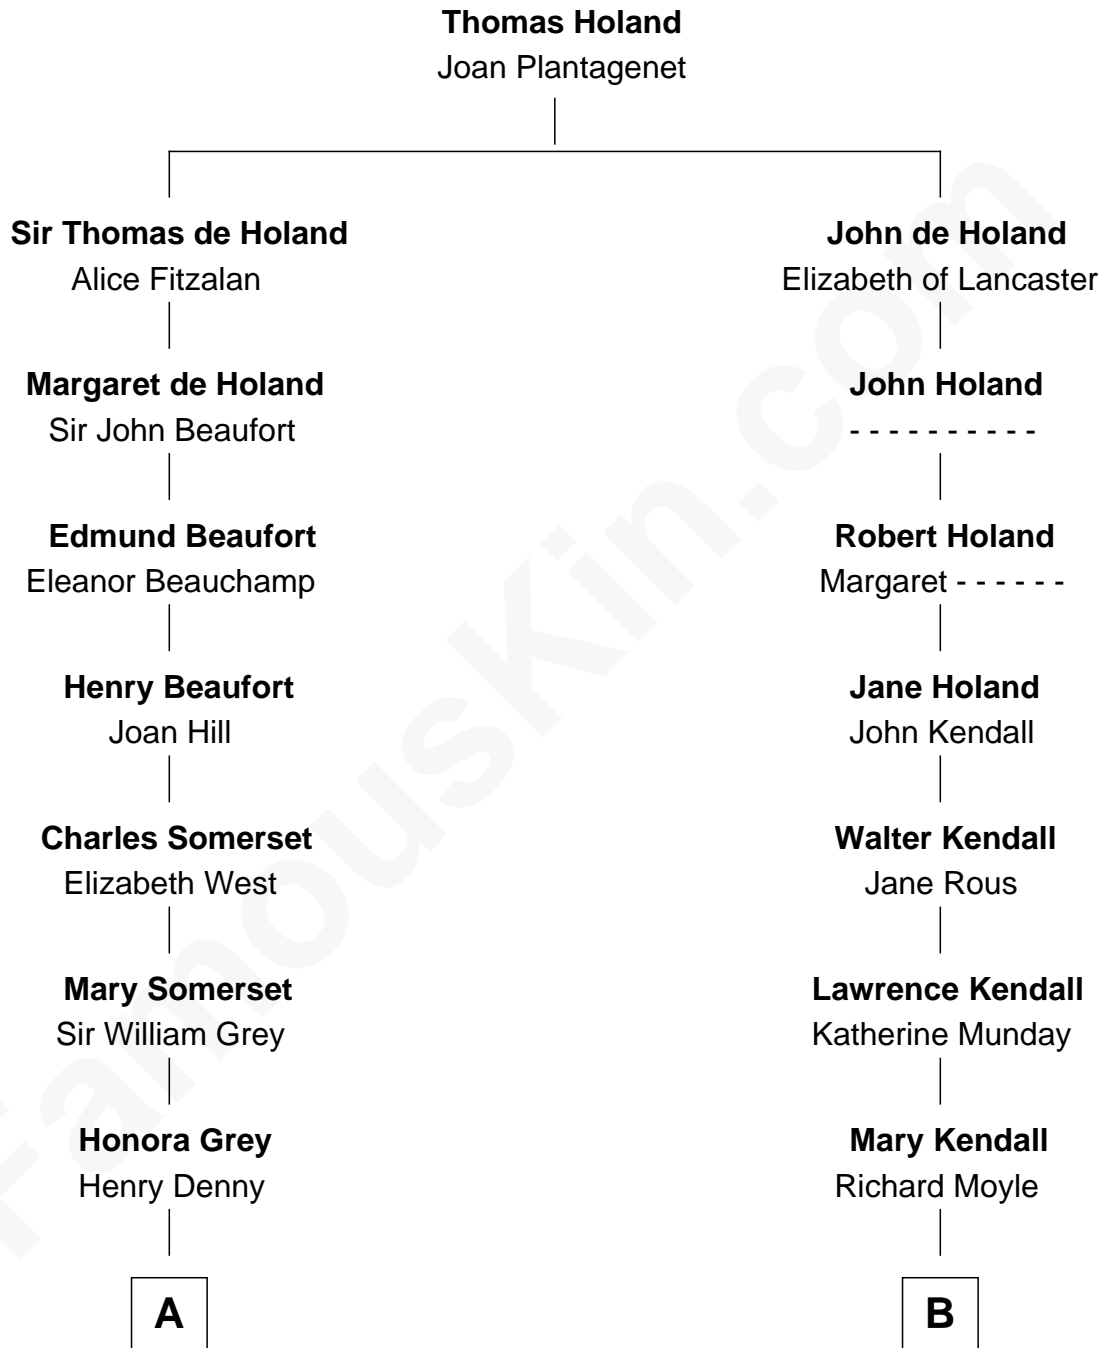

FamousKin.com Relationship Chart of

Benedict Cumberbatch
Movie, Television and Stage Actor

17th cousin 2 times removed of

Buckminster Fuller
Author, Architect, and Inventor

C

Henry Carlton Cumberbatch

Pauline Ellen Laing Congdon