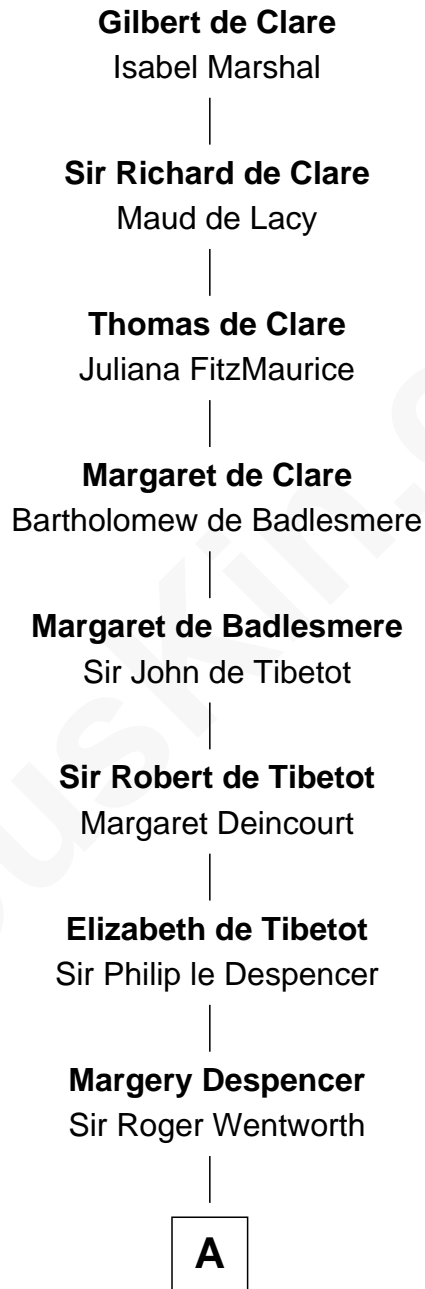

# FamousKin.com Relationship Chart of

**Benedict Cumberbatch**

*Movie, Television and Stage Actor*

22nd Great-grandson of

**Gilbert de Clare**

*Magna Carta Surety*

**A**

**Henry Wentworth**

Elizabeth Howard

**Margery Wentworth**

Sir William Waldegrave

**Dorothy Waldegrave**

Sir John Spring

**Bridget Spring**

Thomas Fleetwood

**Sir George Fleetwood**

Katherine Denny

**Honora Fleetwood**

Sir David Watkins

**Katherine Watkins**

Sir David Foulis

**Honora Foulis**

William Chaloner

**Edward Chaloner**