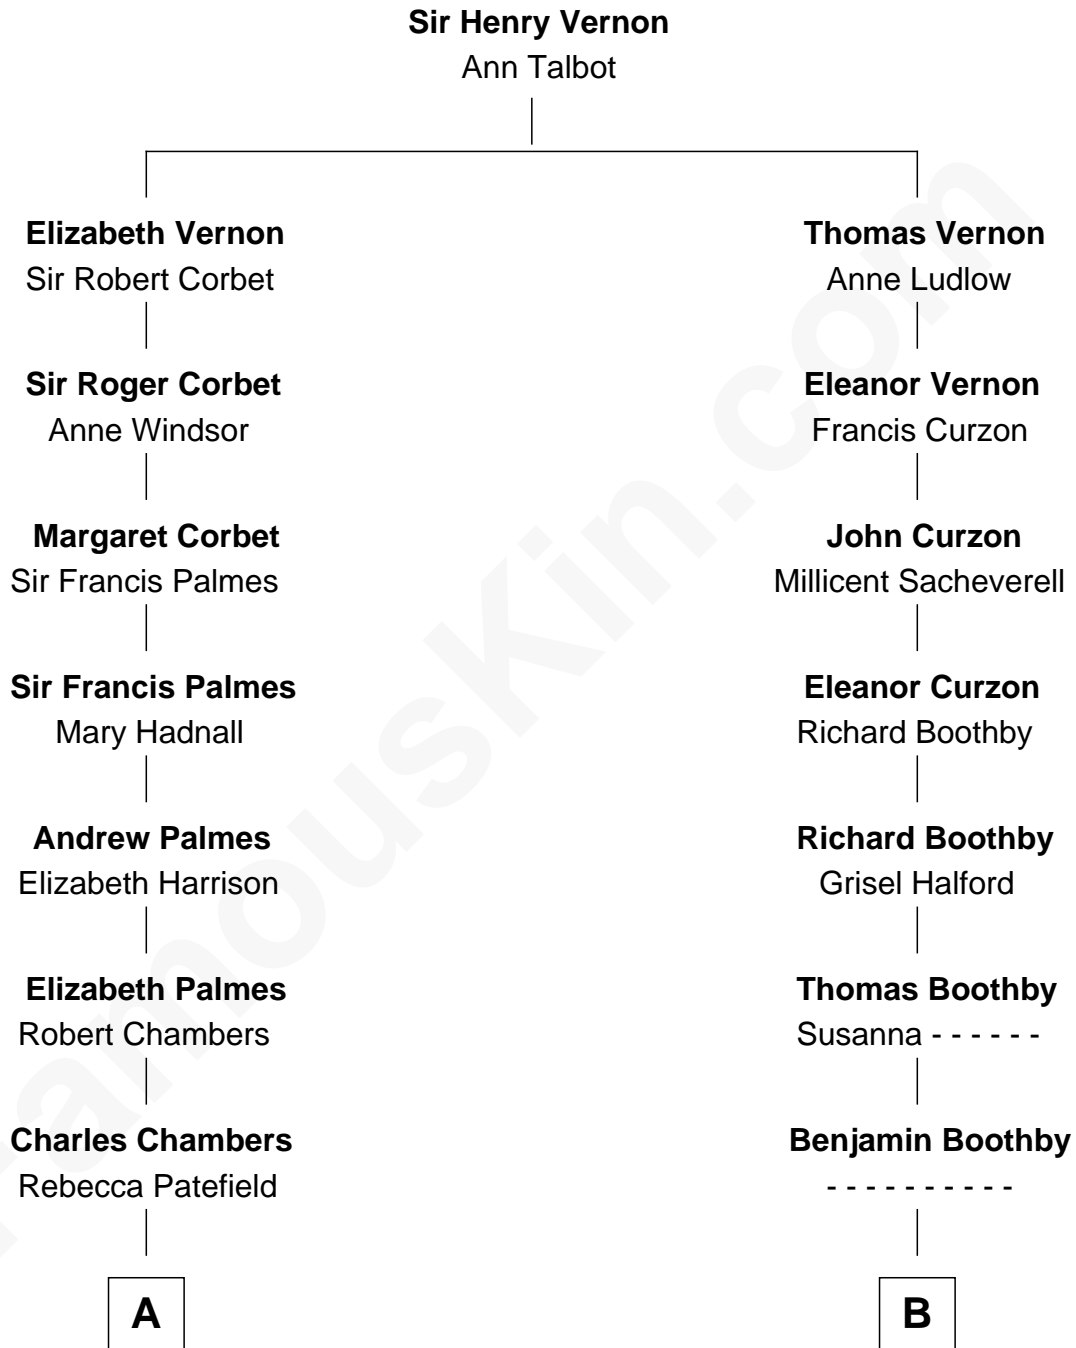

FamousKin.com
Relationship Chart of
Benedict Cumberbatch
Movie, Television and Stage Actor

15th cousin 1 time removed of

Oliver Platt
Movie Actor

A

Rebecca Chambers

Daniel Russell

Richard Russell

Mary Cary