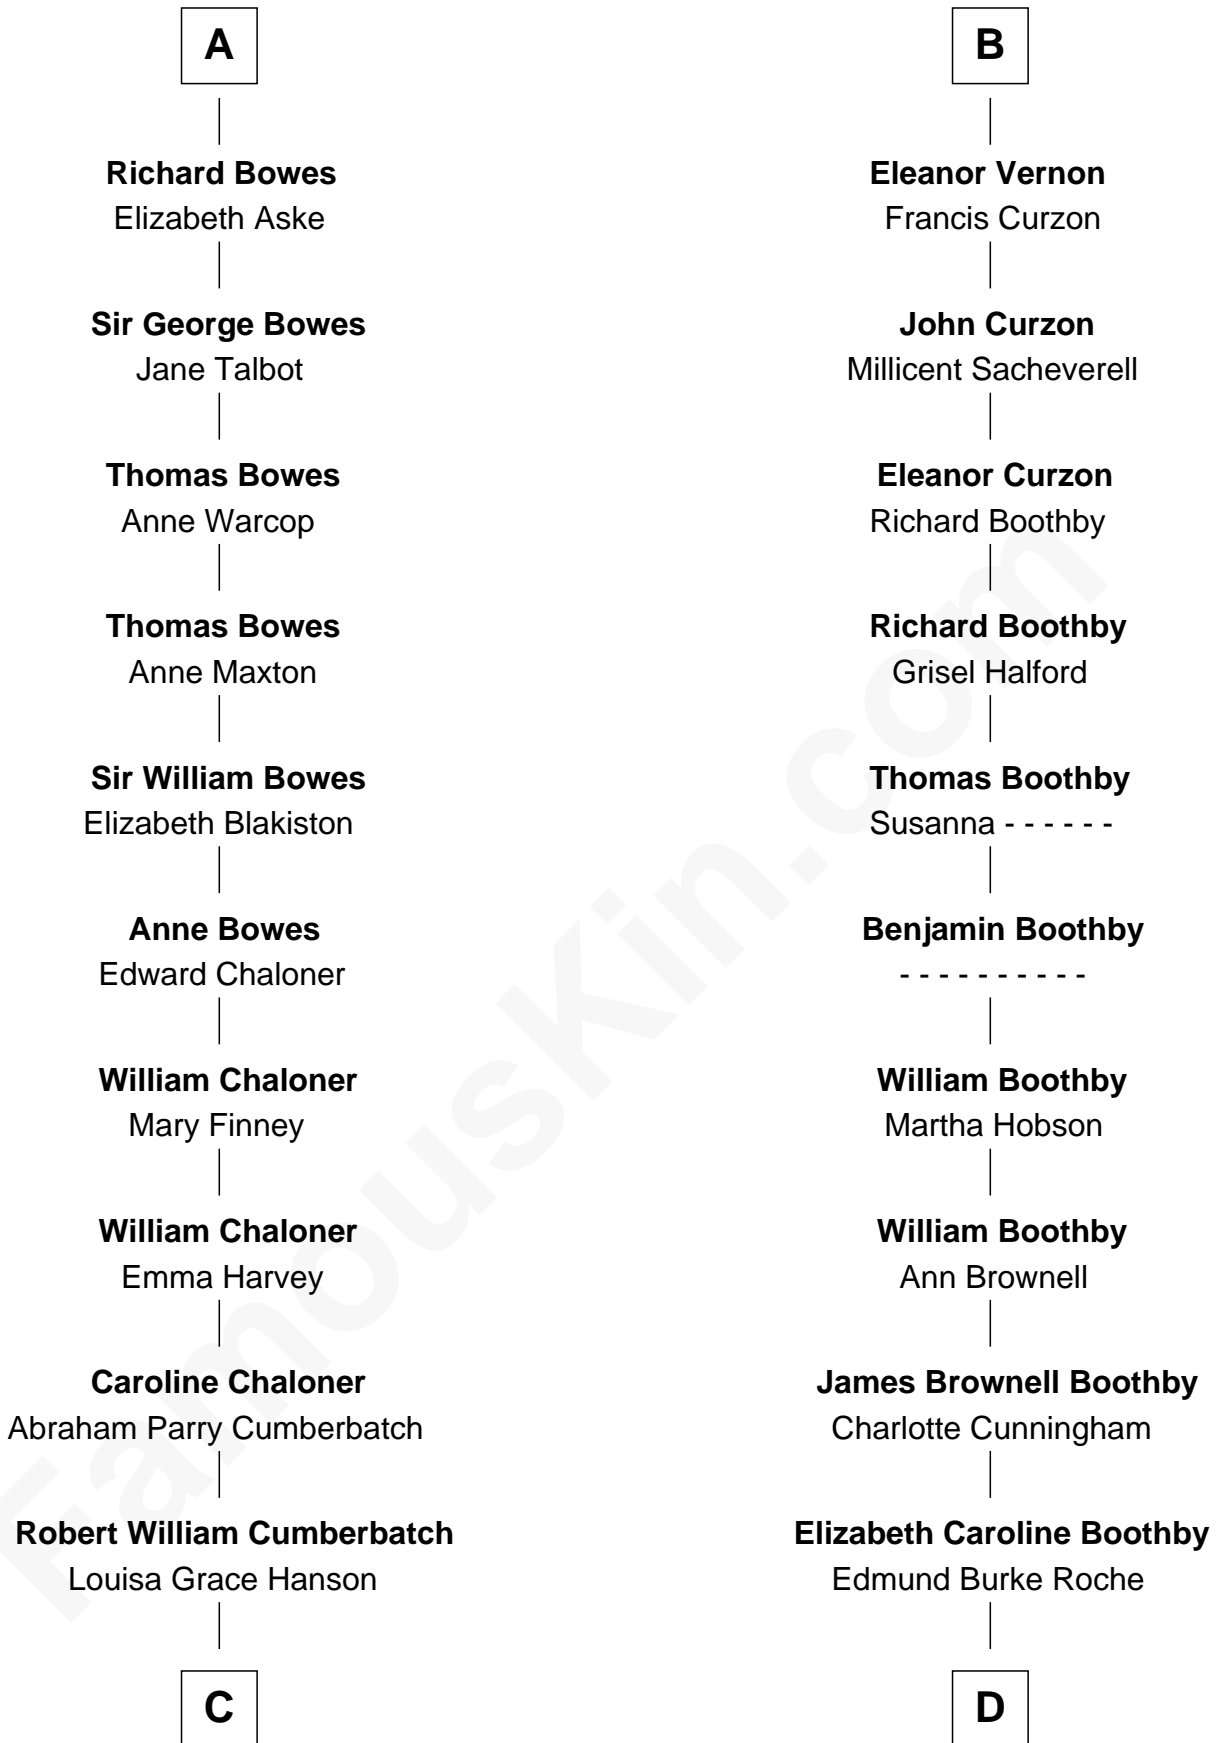

FamousKin.com

Relationship Chart of

Benedict Cumberbatch
Movie, Television and Stage Actor

20th cousin 1 time removed of

Oliver Platt
Movie Actor

C

Henry Alfred Cumberbatch

Hélène Gertrude Rees

Henry Carlton Cumberbatch

Pauline Ellen Laing Congdon

Timothy Carlton Congdon Cumberbatch

Wanda Ventham

Benedict Cumberbatch

Movie, Television and Stage Actor

D

James Boothby Burke Roche