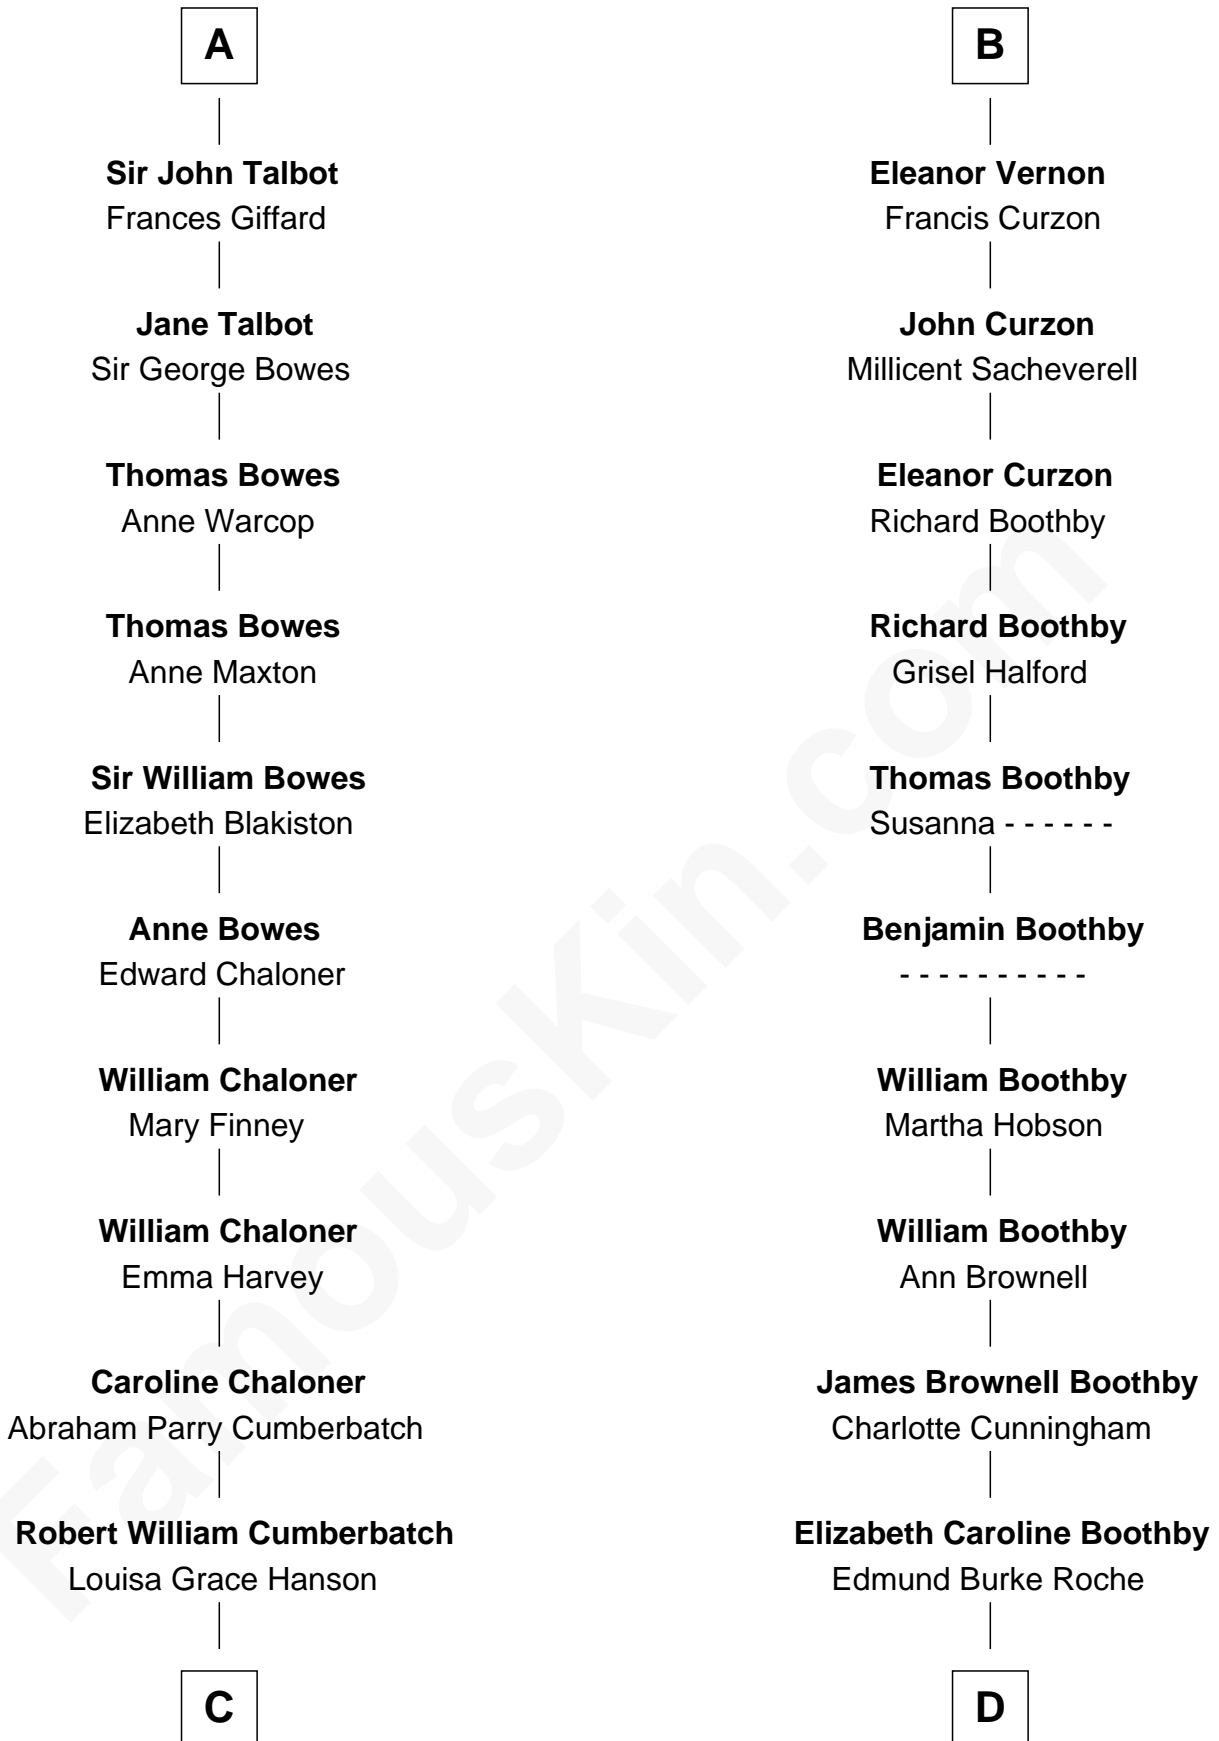

FamousKin.com
Relationship Chart of
Benedict Cumberbatch
Movie, Television and Stage Actor

20th cousin 1 time removed of

Oliver Platt
Movie Actor

William de Ros
 Maude de Vaux

C

Henry Alfred Cumberbatch

Hélène Gertrude Rees

Henry Carlton Cumberbatch

Pauline Ellen Laing Congdon

Timothy Carlton Congdon Cumberbatch

Wanda Ventham

Benedict Cumberbatch

Movie, Television and Stage Actor

D

James Boothby Burke Roche

Frances Eleanor Work

Cynthia Burke Roche

Arthur Scott Burden

Eileen Burden

Walter Maynard

Sheila Maynard

Nicholas Platt

Oliver Platt