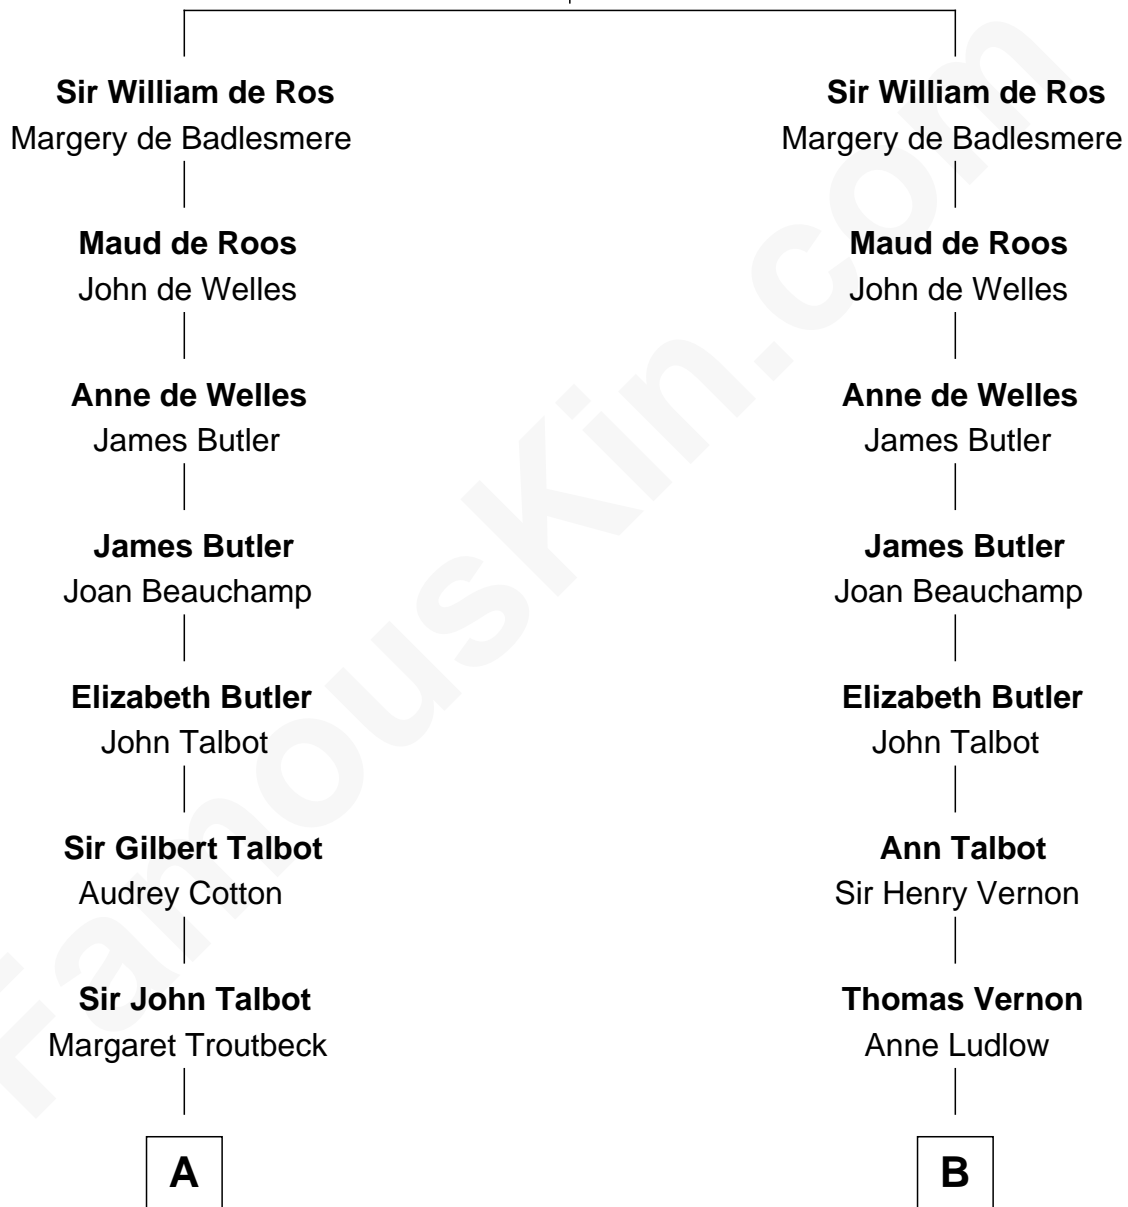

FamousKin.com
Relationship Chart of
Benedict Cumberbatch
Movie, Television and Stage Actor

20th cousin 1 time removed of

Oliver Platt
Movie Actor

William de Ros
 Maude de Vaux

C

Henry Alfred Cumberbatch

Hélène Gertrude Rees

Henry Carlton Cumberbatch

Pauline Ellen Laing Congdon

Timothy Carlton Congdon Cumberbatch

Wanda Ventham

Benedict Cumberbatch

Movie, Television and Stage Actor

D

James Boothby Burke Roche