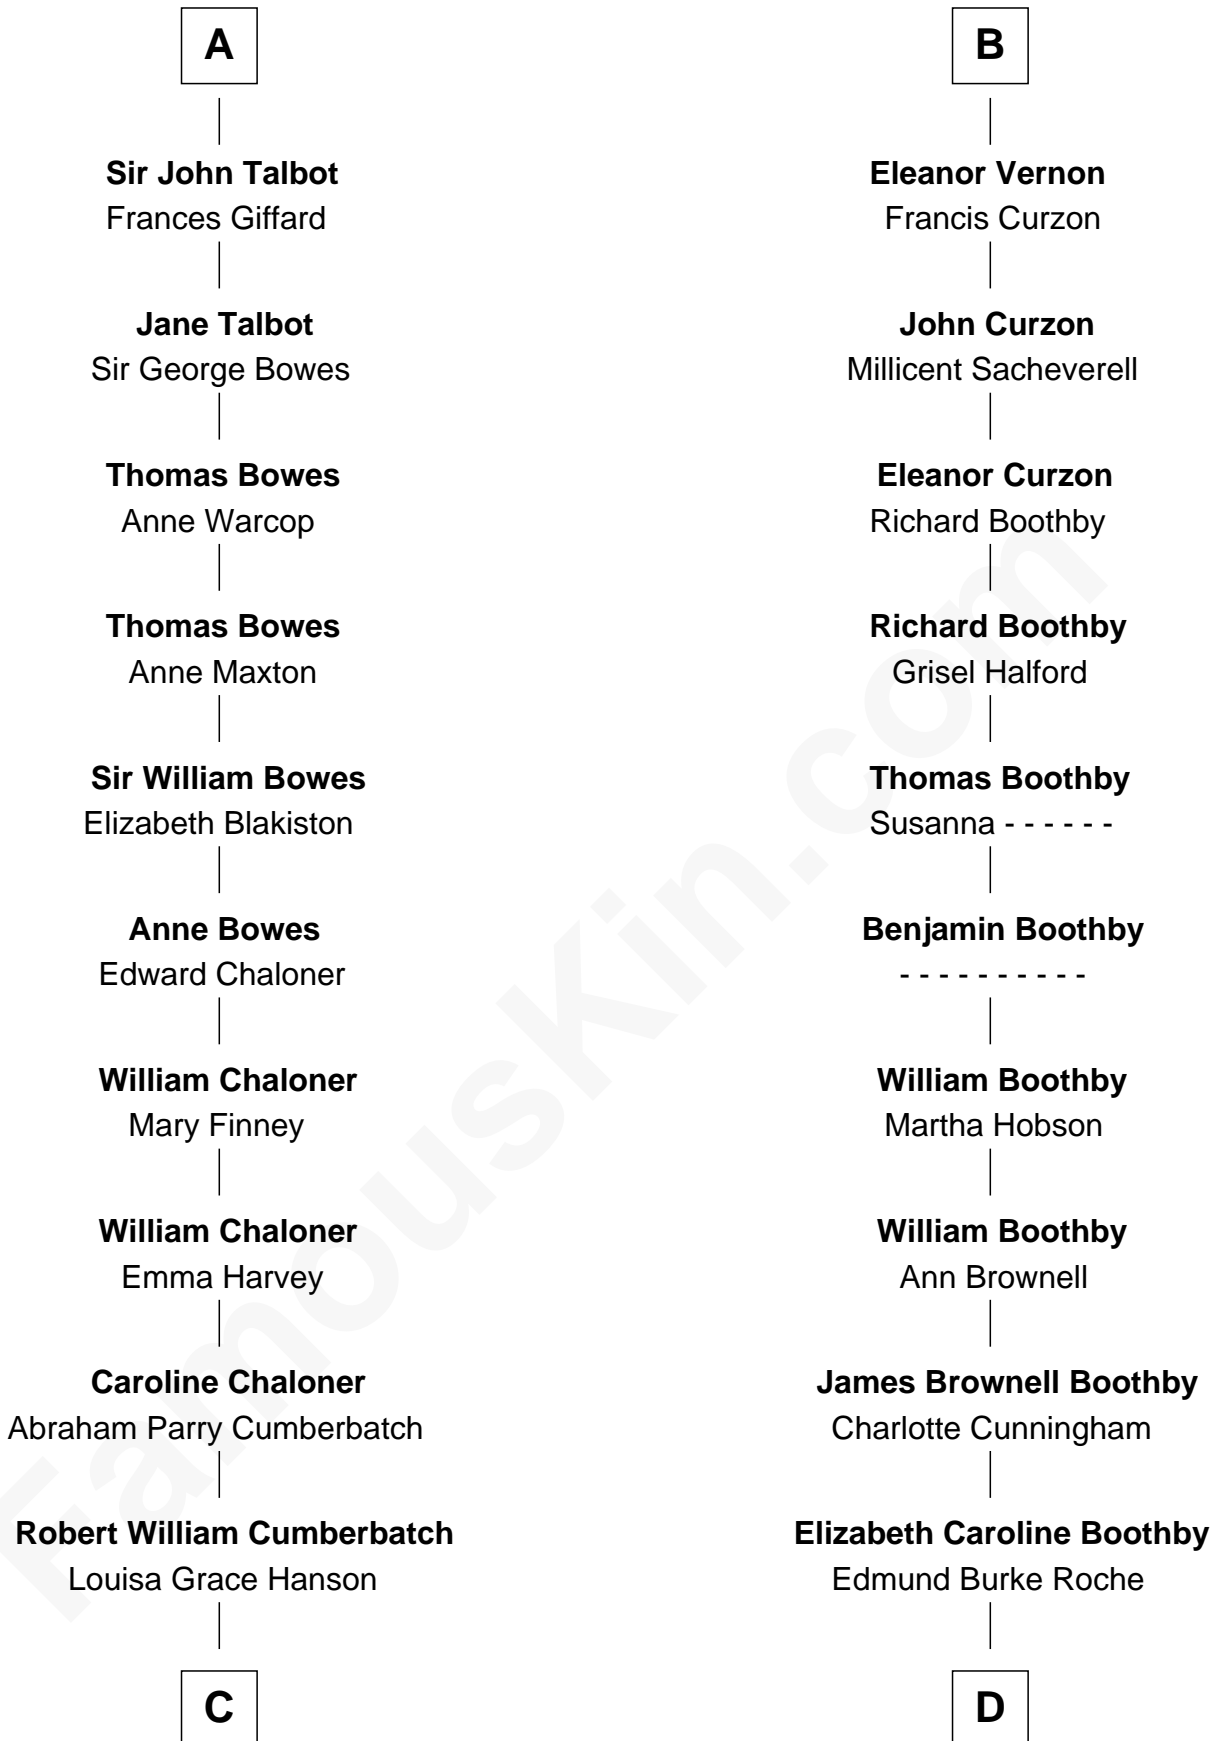

FamousKin.com

Relationship Chart of

Benedict Cumberbatch
Movie, Television and Stage Actor

20th cousin 1 time removed of

Oliver Platt
Movie Actor

Sir Richard de Burgh
 Margaret - - - - -

C

Henry Alfred Cumberbatch

Hélène Gertrude Rees

Henry Carlton Cumberbatch

Pauline Ellen Laing Congdon

Timothy Carlton Congdon Cumberbatch

Wanda Ventham

Benedict Cumberbatch

Movie, Television and Stage Actor

D

James Boothby Burke Roche

Frances Eleanor Work

Cynthia Burke Roche

Arthur Scott Burden

Eileen Burden

Walter Maynard

Sheila Maynard

Nicholas Platt