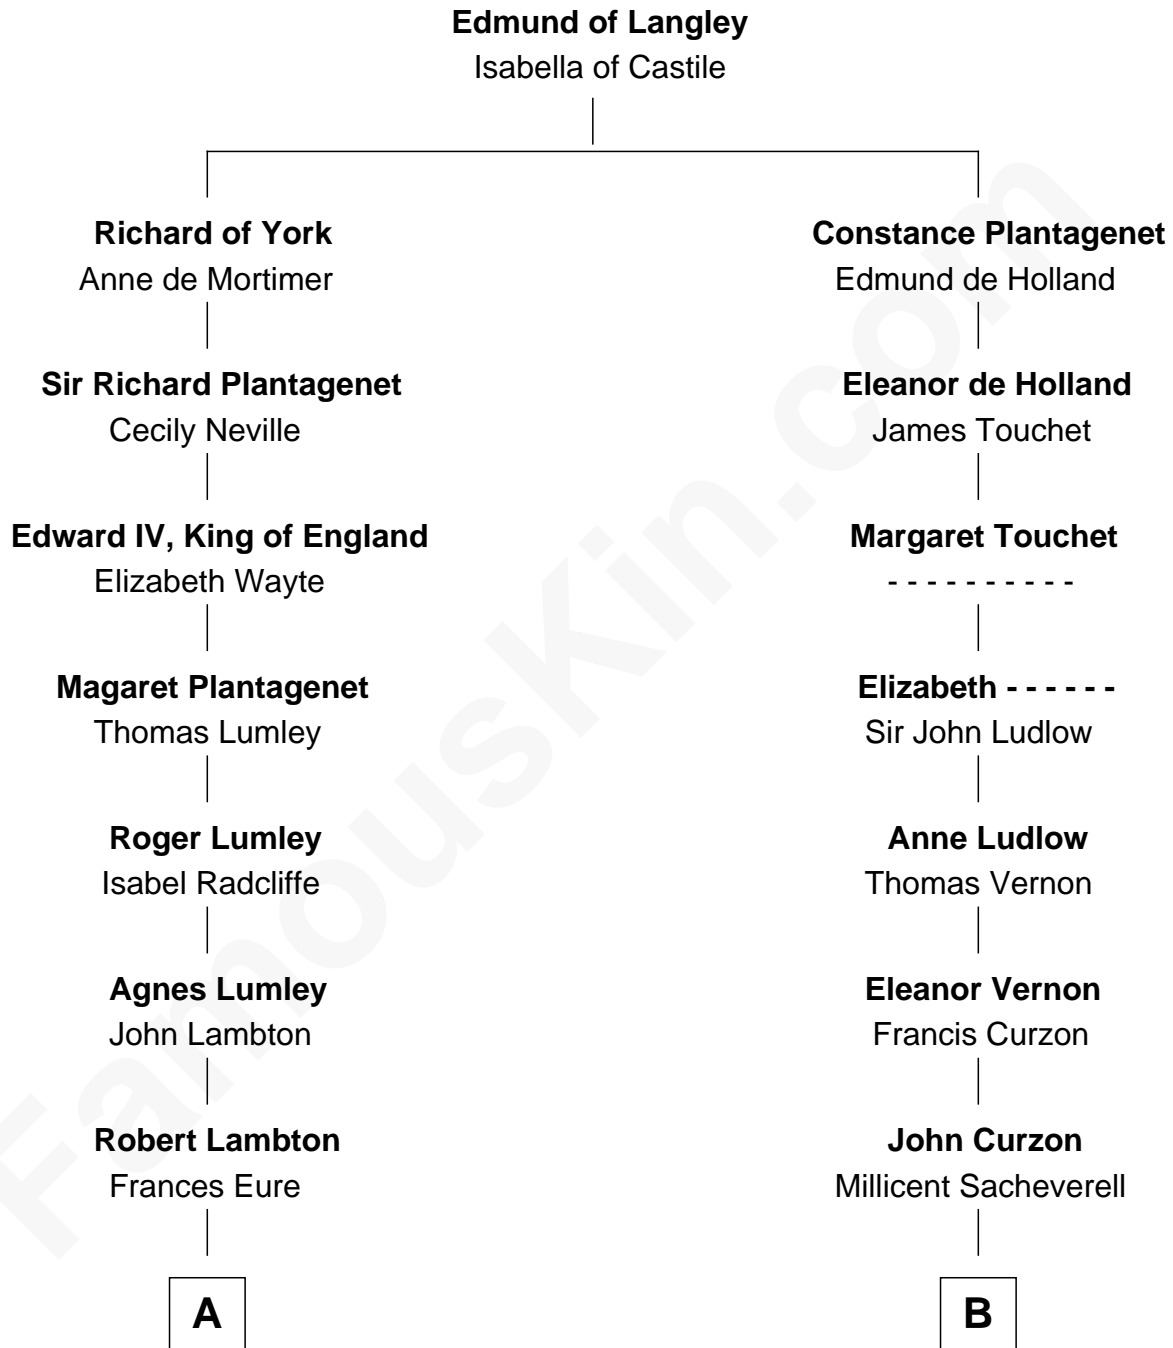

FamousKin.com
Relationship Chart of
Benedict Cumberbatch
Movie, Television and Stage Actor

19th cousin of

Oliver Platt
Movie Actor

C

Henry Carlton Cumberbatch

Pauline Ellen Laing Congdon

Timothy Carlton Congdon Cumberbatch

Wanda Ventham

Benedict Cumberbatch

Movie, Television and Stage Actor

D

Eileen Burden

Walter Maynard

Sheila Maynard

Nicholas Platt