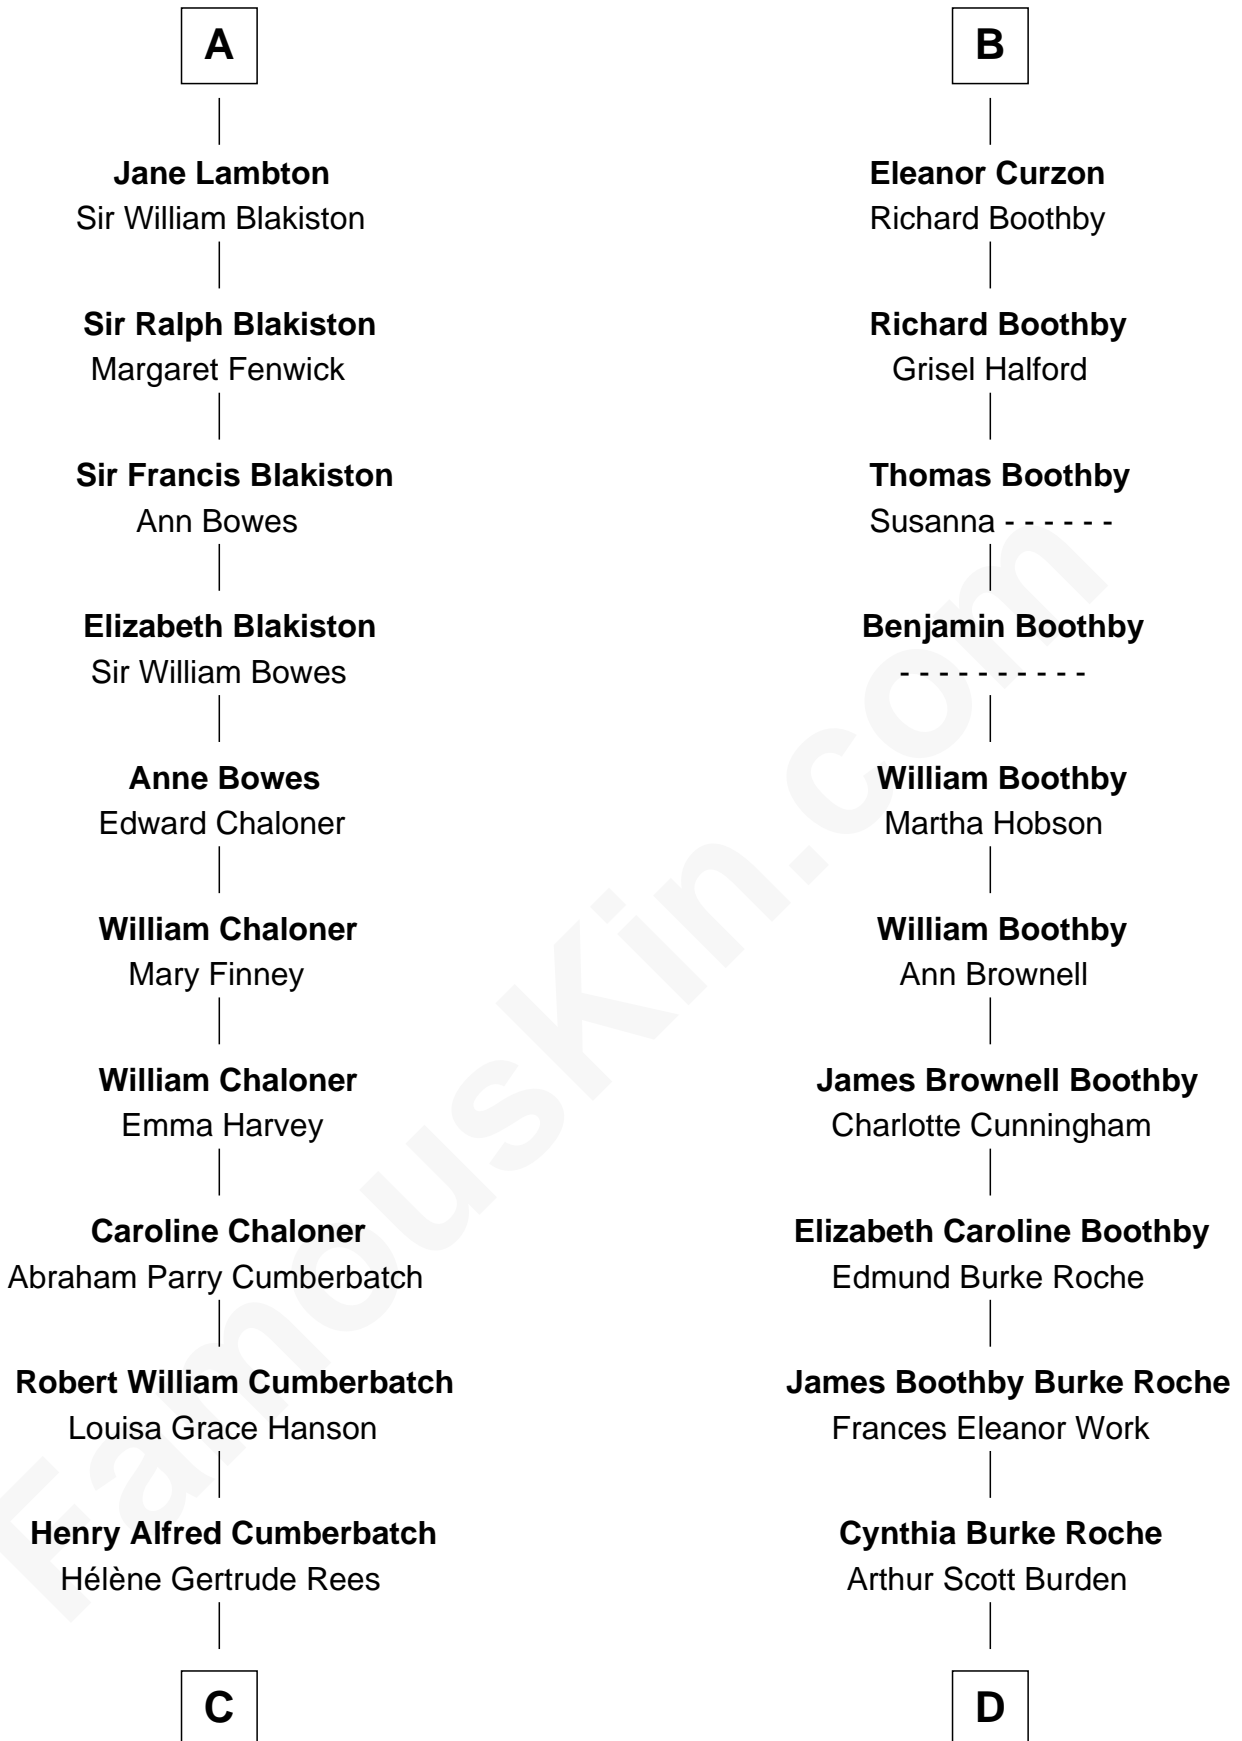

FamousKin.com
Relationship Chart of
Benedict Cumberbatch
Movie, Television and Stage Actor

19th cousin of

Oliver Platt
Movie Actor

C

Henry Carlton Cumberbatch

Pauline Ellen Laing Congdon

Timothy Carlton Congdon Cumberbatch

Wanda Ventham

Benedict Cumberbatch

Movie, Television and Stage Actor

D

Eileen Burden

Walter Maynard

Sheila Maynard

Nicholas Platt