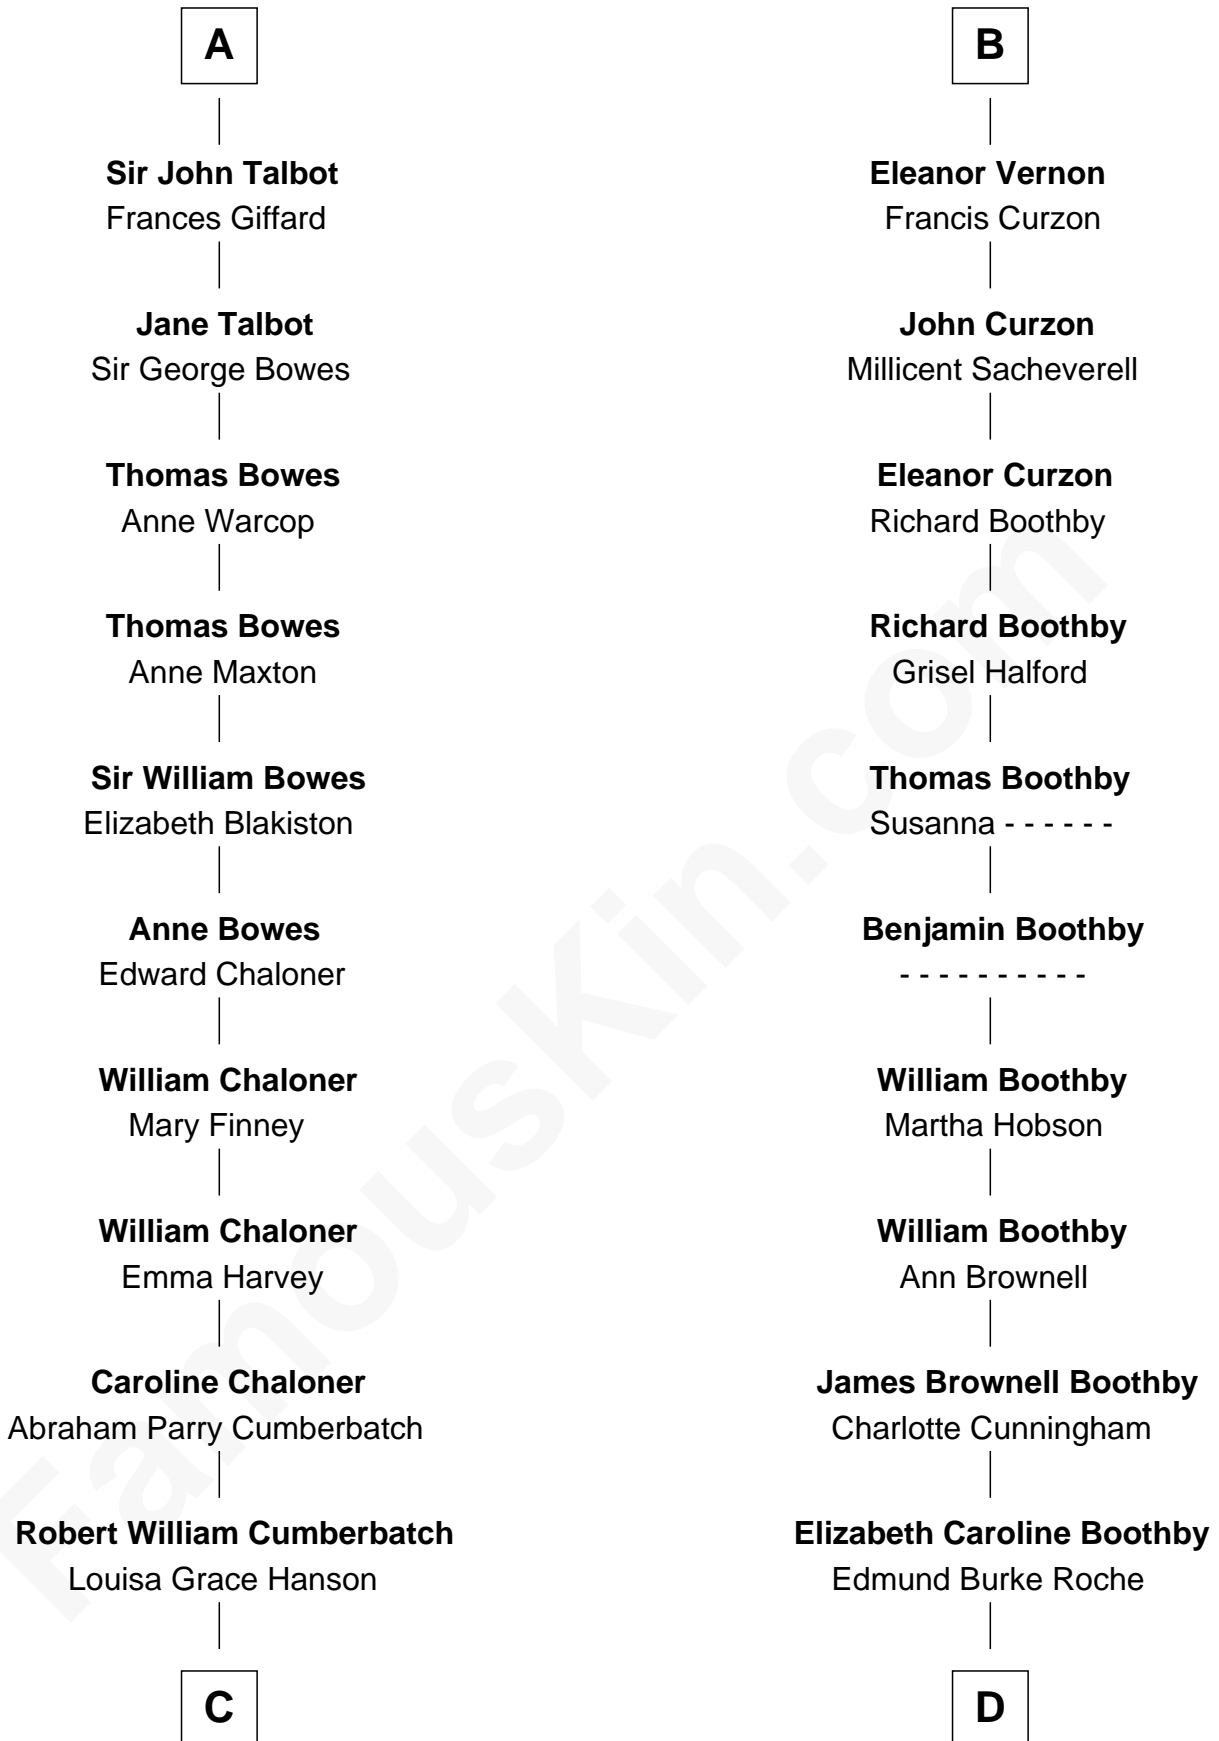

**FamousKin.com**  
**Relationship Chart of**  
**Benedict Cumberbatch**  
*Movie, Television and Stage Actor*

20th cousin 1 time removed of

**Oliver Platt**  
*Movie Actor*

**Humphrey de Bohun**  
 Elizabeth Plantagenet

**C**

**Henry Alfred Cumberbatch**

Hélène Gertrude Rees

**Henry Carlton Cumberbatch**

Pauline Ellen Laing Congdon

**Timothy Carlton Congdon Cumberbatch**

Wanda Ventham

**Benedict Cumberbatch**

*Movie, Television and Stage Actor*

**D**

**James Boothby Burke Roche**

Frances Eleanor Work

**Cynthia Burke Roche**

Arthur Scott Burden

**Eileen Burden**

Walter Maynard