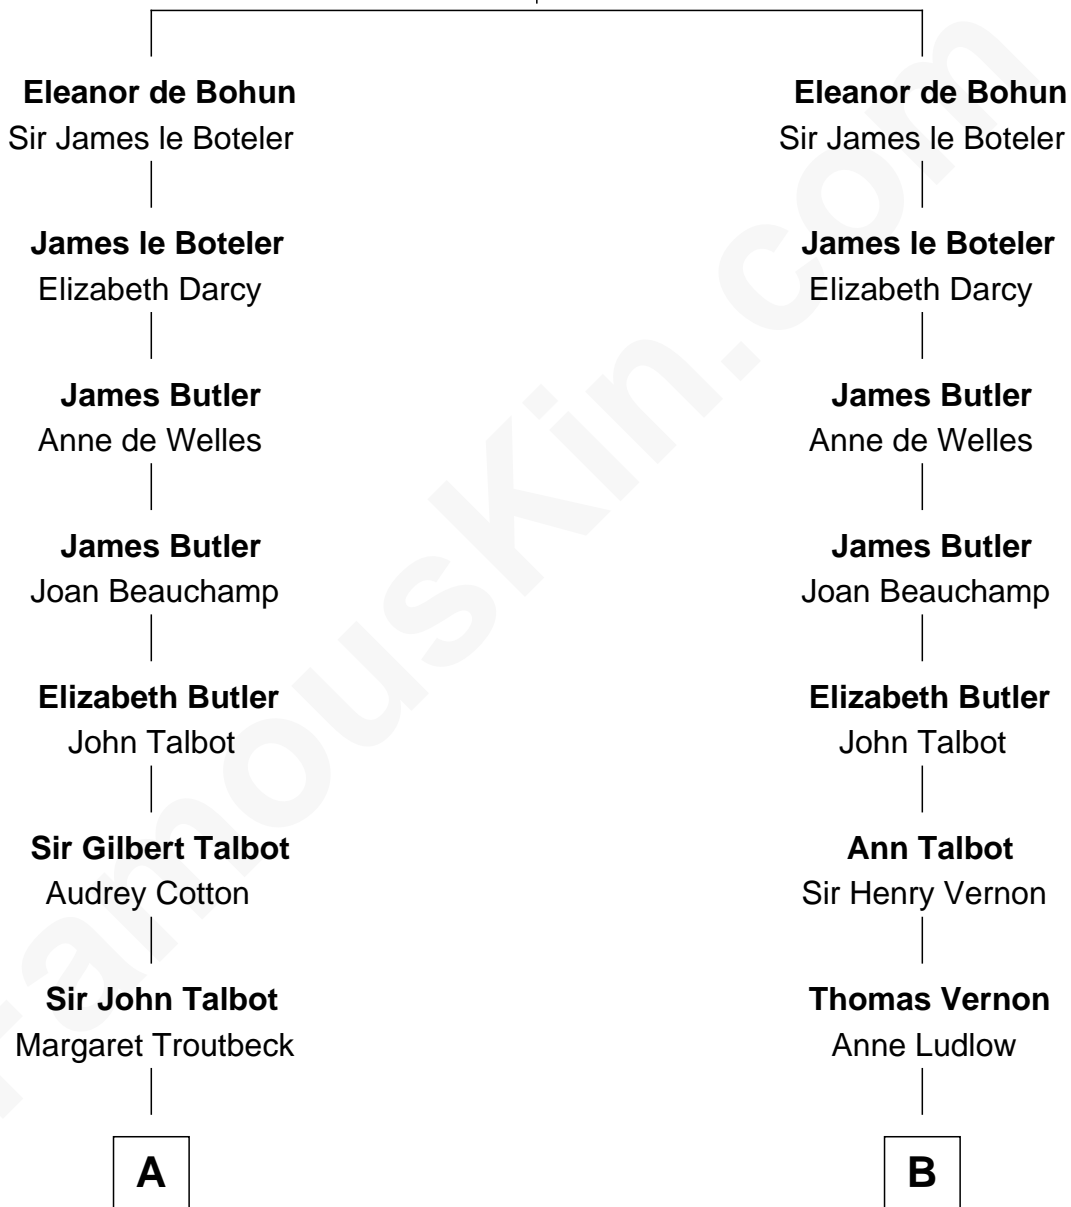

**FamousKin.com**  
**Relationship Chart of**  
**Benedict Cumberbatch**  
*Movie, Television and Stage Actor*

20th cousin 1 time removed of

**Oliver Platt**  
*Movie Actor*

**Humphrey de Bohun**  
 Elizabeth Plantagenet

**C**

**Henry Alfred Cumberbatch**

Hélène Gertrude Rees

**Henry Carlton Cumberbatch**

Pauline Ellen Laing Congdon

**Timothy Carlton Congdon Cumberbatch**

Wanda Ventham

**Benedict Cumberbatch**

*Movie, Television and Stage Actor*

**D**

**James Boothby Burke Roche**

Frances Eleanor Work

**Cynthia Burke Roche**

Arthur Scott Burden

**Eileen Burden**

Walter Maynard