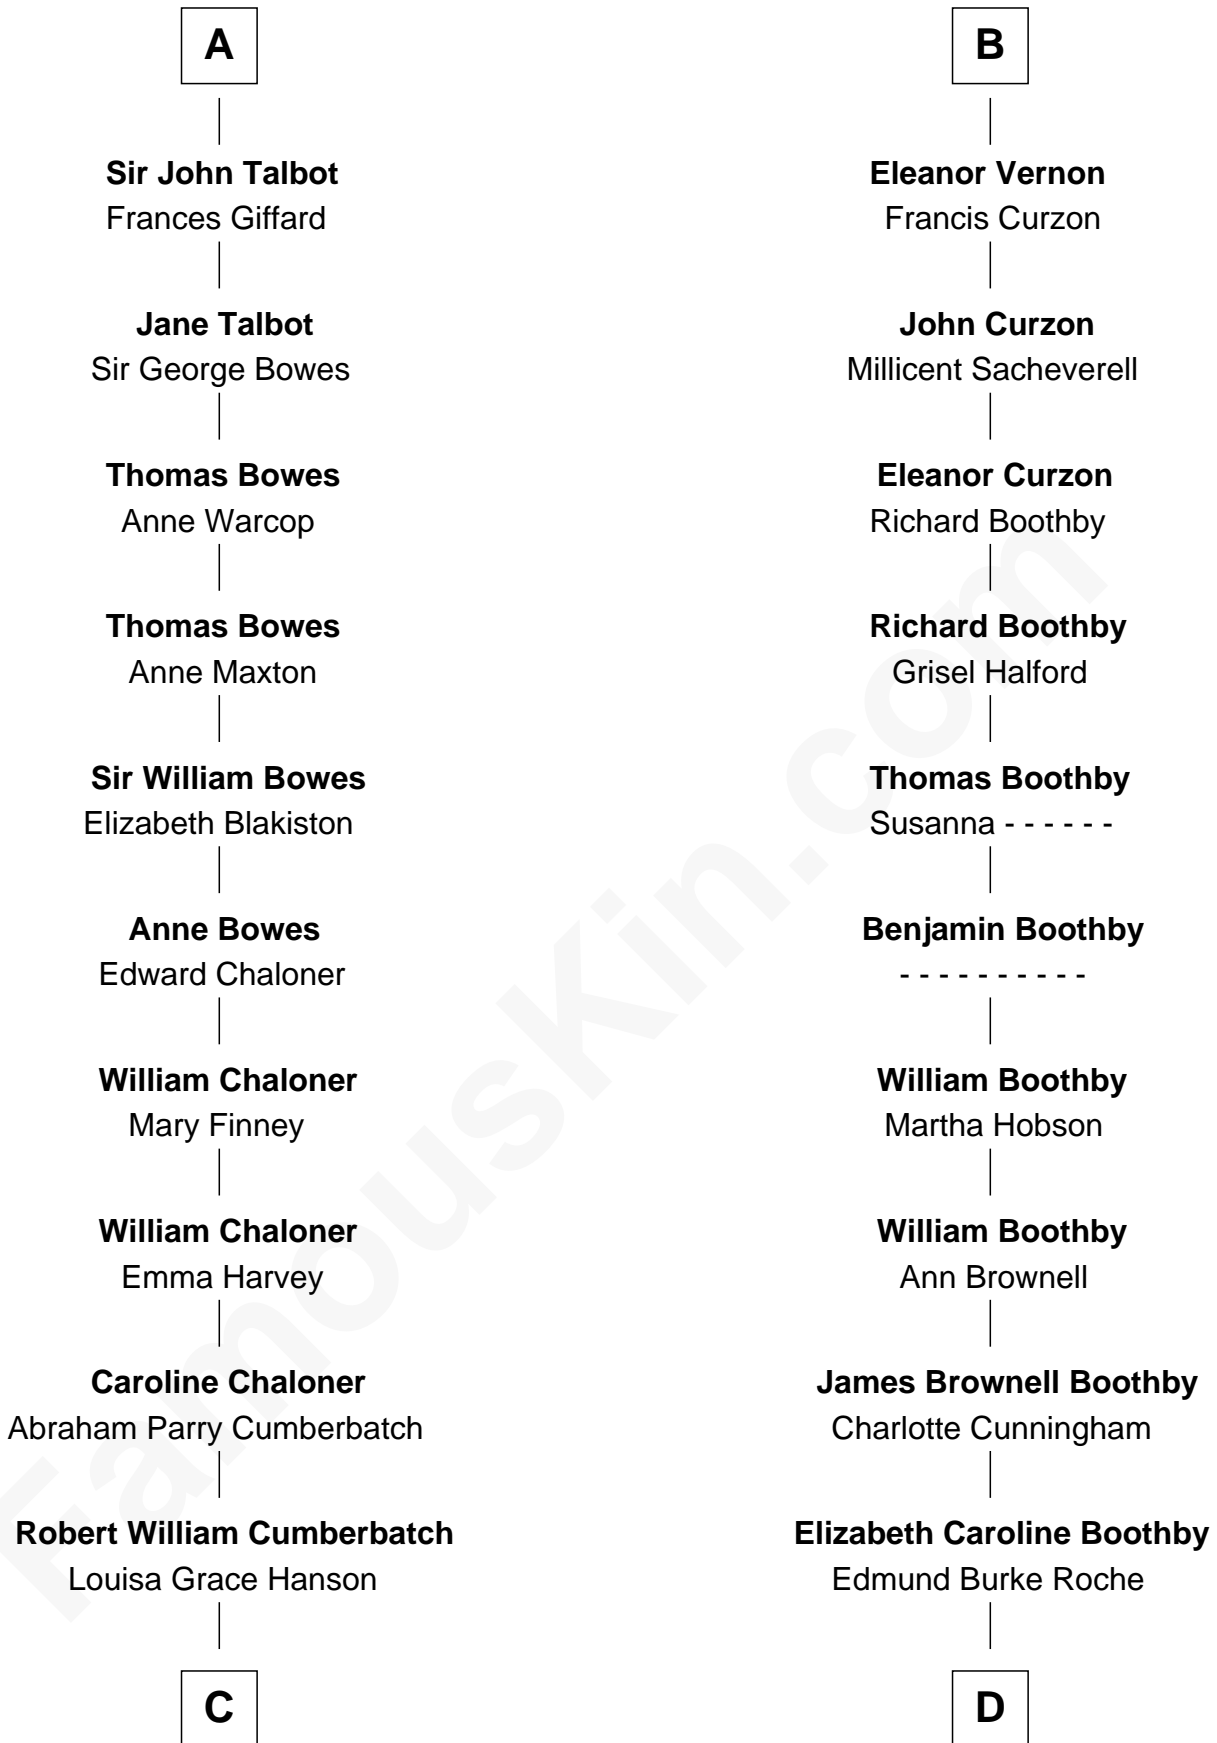

FamousKin.com
Relationship Chart of
Benedict Cumberbatch
Movie, Television and Stage Actor

20th cousin 1 time removed of

Oliver Platt
Movie Actor

Sir Edmund Boteler
 Joan FitzGerald

C

Henry Alfred Cumberbatch

Hélène Gertrude Rees

Henry Carlton Cumberbatch

Pauline Ellen Laing Congdon

Timothy Carlton Congdon Cumberbatch

Wanda Ventham

Benedict Cumberbatch

Movie, Television and Stage Actor

D

James Boothby Burke Roche

Frances Eleanor Work

Cynthia Burke Roche

Arthur Scott Burden

Eileen Burden

Walter Maynard

Sheila Maynard

Nicholas Platt