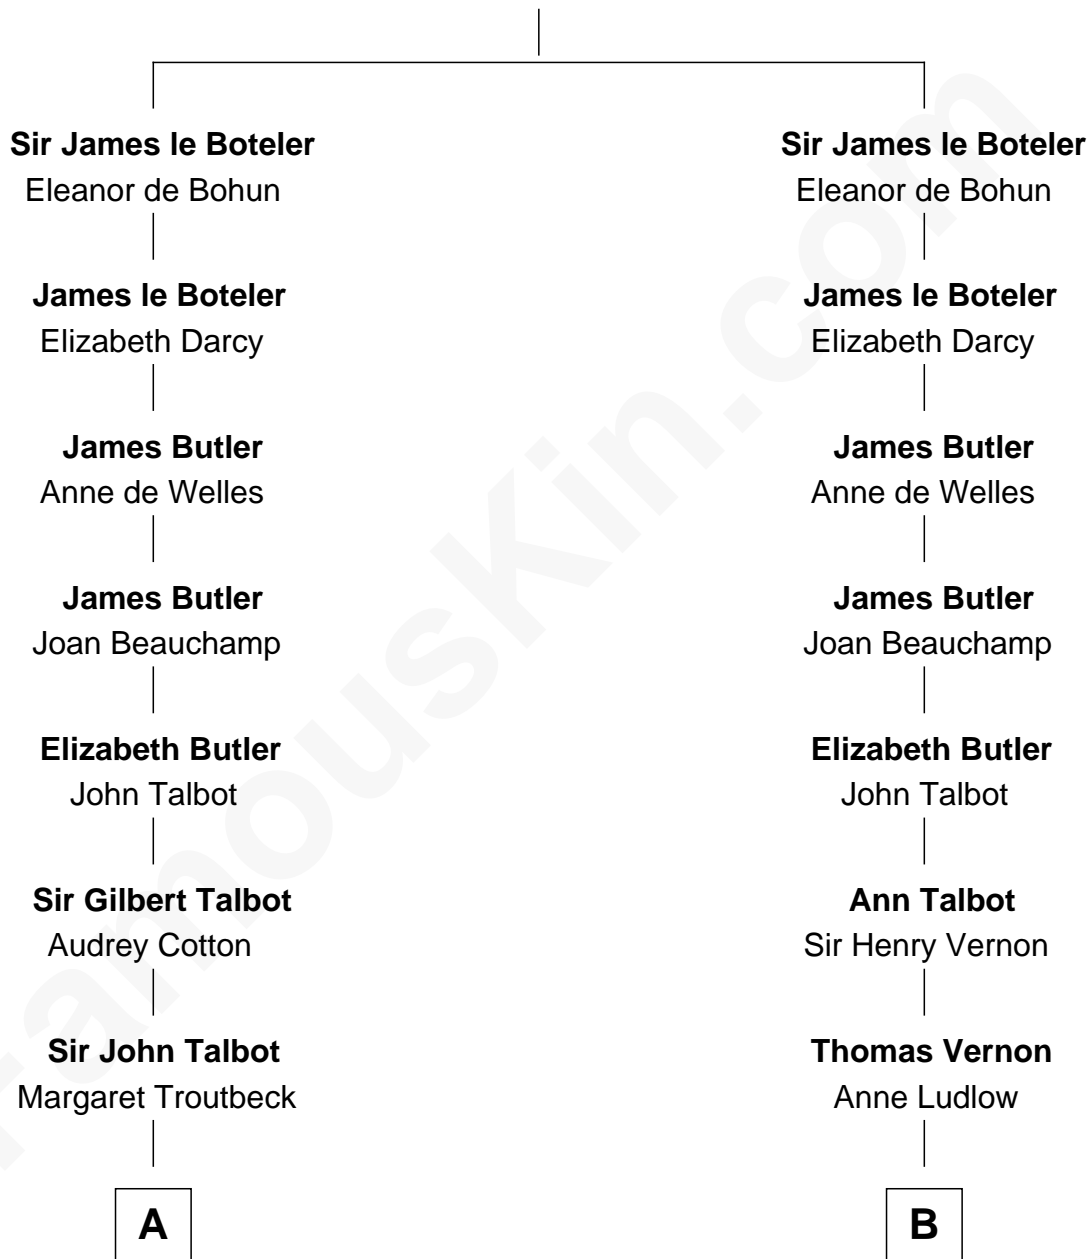

FamousKin.com
Relationship Chart of
Benedict Cumberbatch
Movie, Television and Stage Actor

20th cousin 1 time removed of

Oliver Platt
Movie Actor

Sir Edmund Boteler
 Joan FitzGerald

C

Henry Alfred Cumberbatch