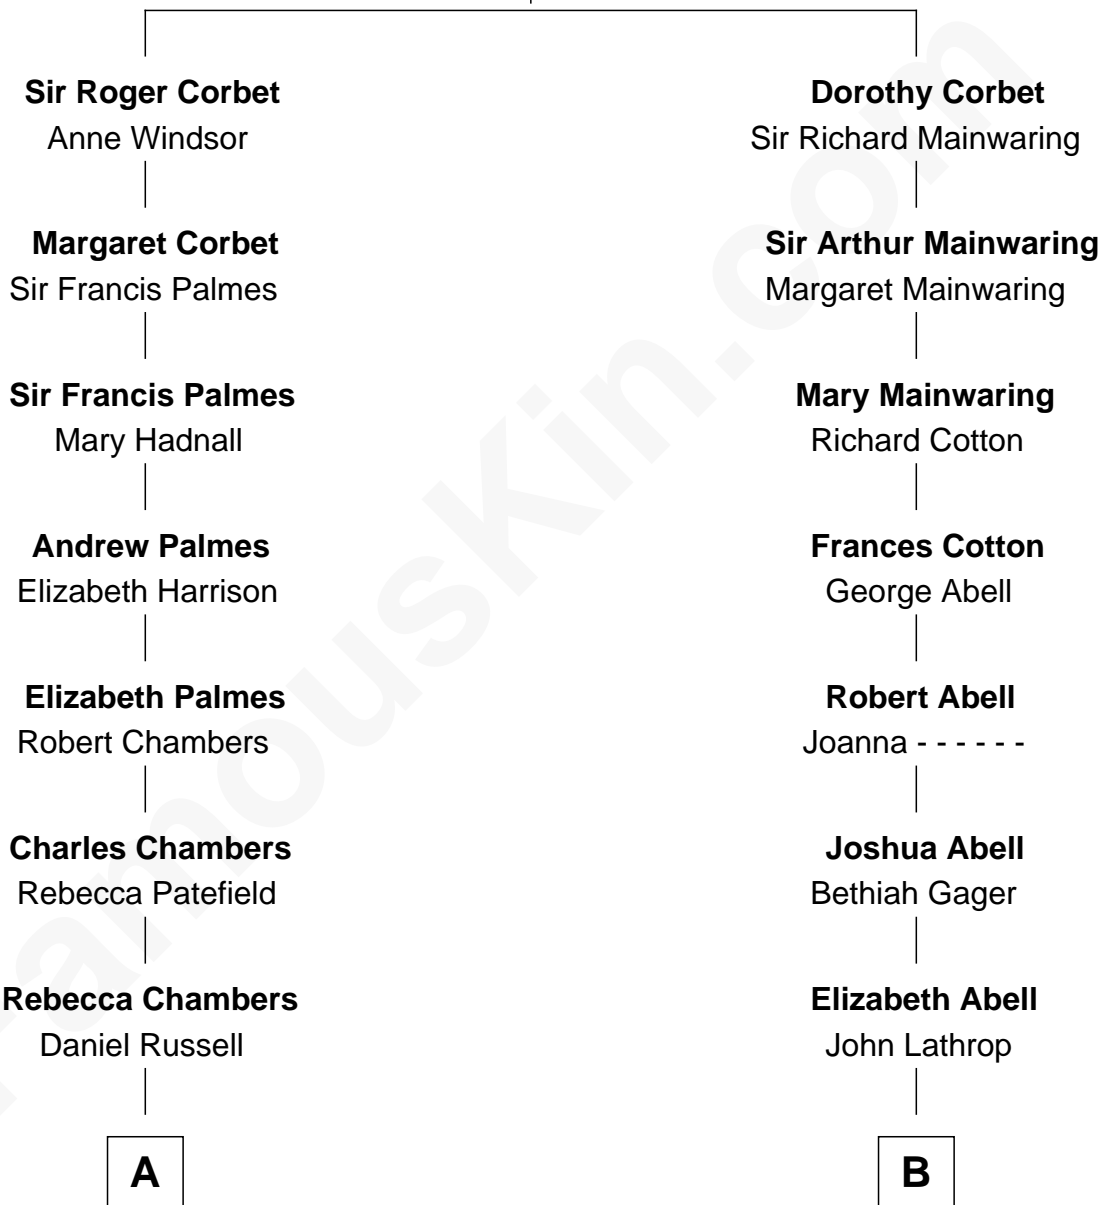

FamousKin.com

Relationship Chart of

Benedict Cumberbatch

Movie, Television and Stage Actor

11th cousin 4 times removed of

Marjorie Post

Founder of General Foods

Sir Robert Corbet

Elizabeth Vernon

A

Richard Russell

Mary Cary

Rebecca Russell

Joseph Cordis

Rebecca Cordis

John Walley Langdon

Joseph Langdon

Louisa Christine Gout

Ida Josephine Langdon

Thomas Bowen Rees

Hélène Gertrude Rees

Henry Alfred Cumberbatch

Henry Carlton Cumberbatch

Pauline Ellen Laing Congdon