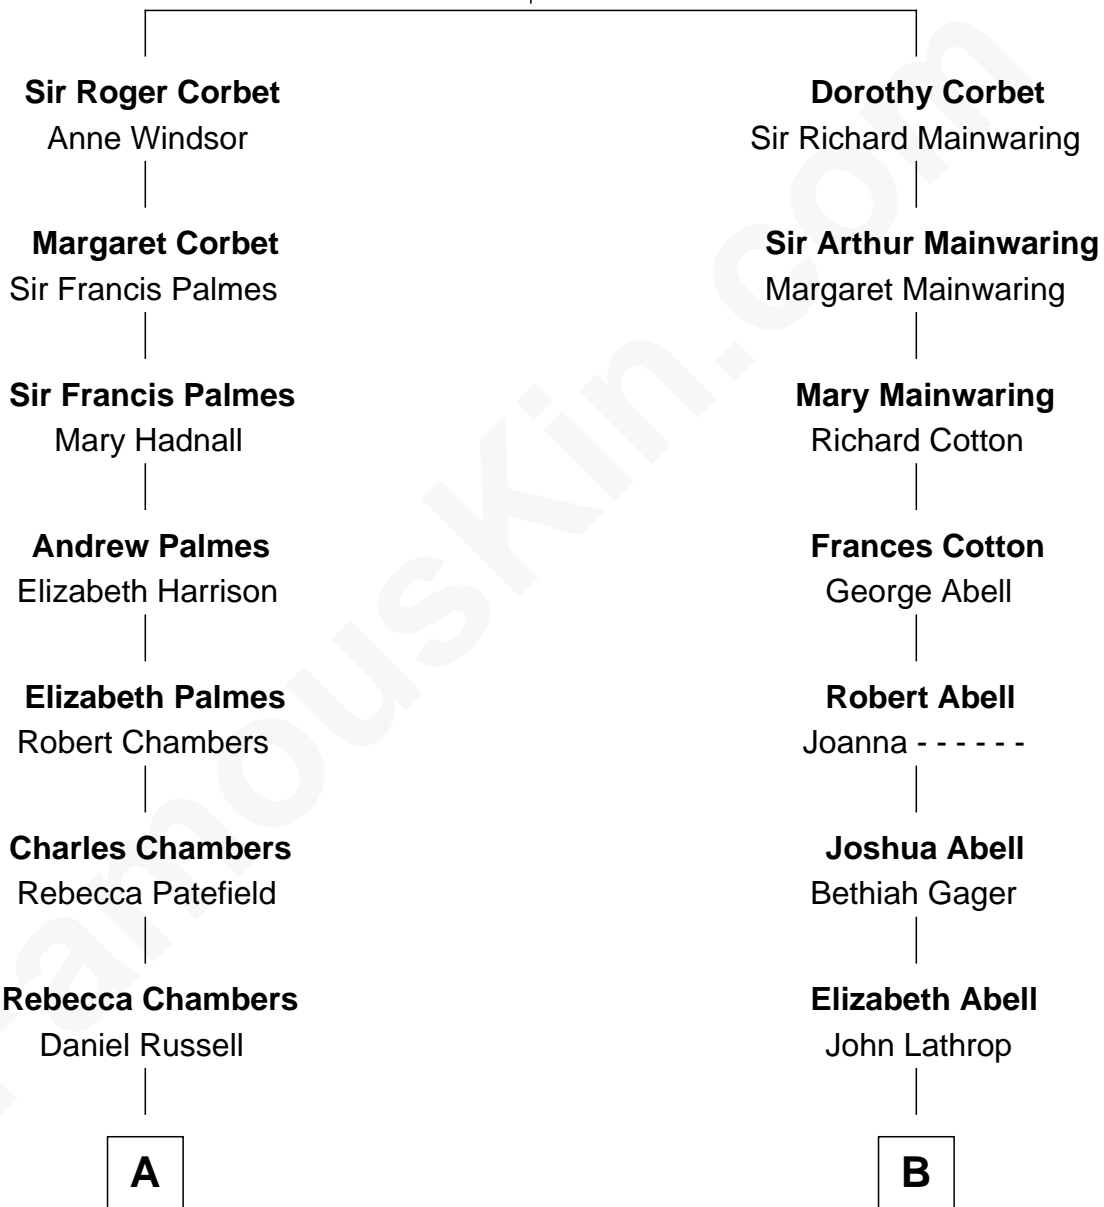

FamousKin.com Relationship Chart of

Benedict Cumberbatch
Movie, Television and Stage Actor

10th cousin 5 times removed of

C. W. Post

Founder of Post Cereals

Sir Robert Corbet

Elizabeth Vernon

A

Richard Russell

Mary Cary

Rebecca Russell

Joseph Cordis

Rebecca Cordis

John Walley Langdon

Joseph Langdon

Louisa Christine Gout

Ida Josephine Langdon

Thomas Bowen Rees

Hélène Gertrude Rees

Henry Alfred Cumberbatch

Henry Carlton Cumberbatch

Pauline Ellen Laing Congdon

Timothy Carlton Congdon Cumberbatch

Wanda Ventham