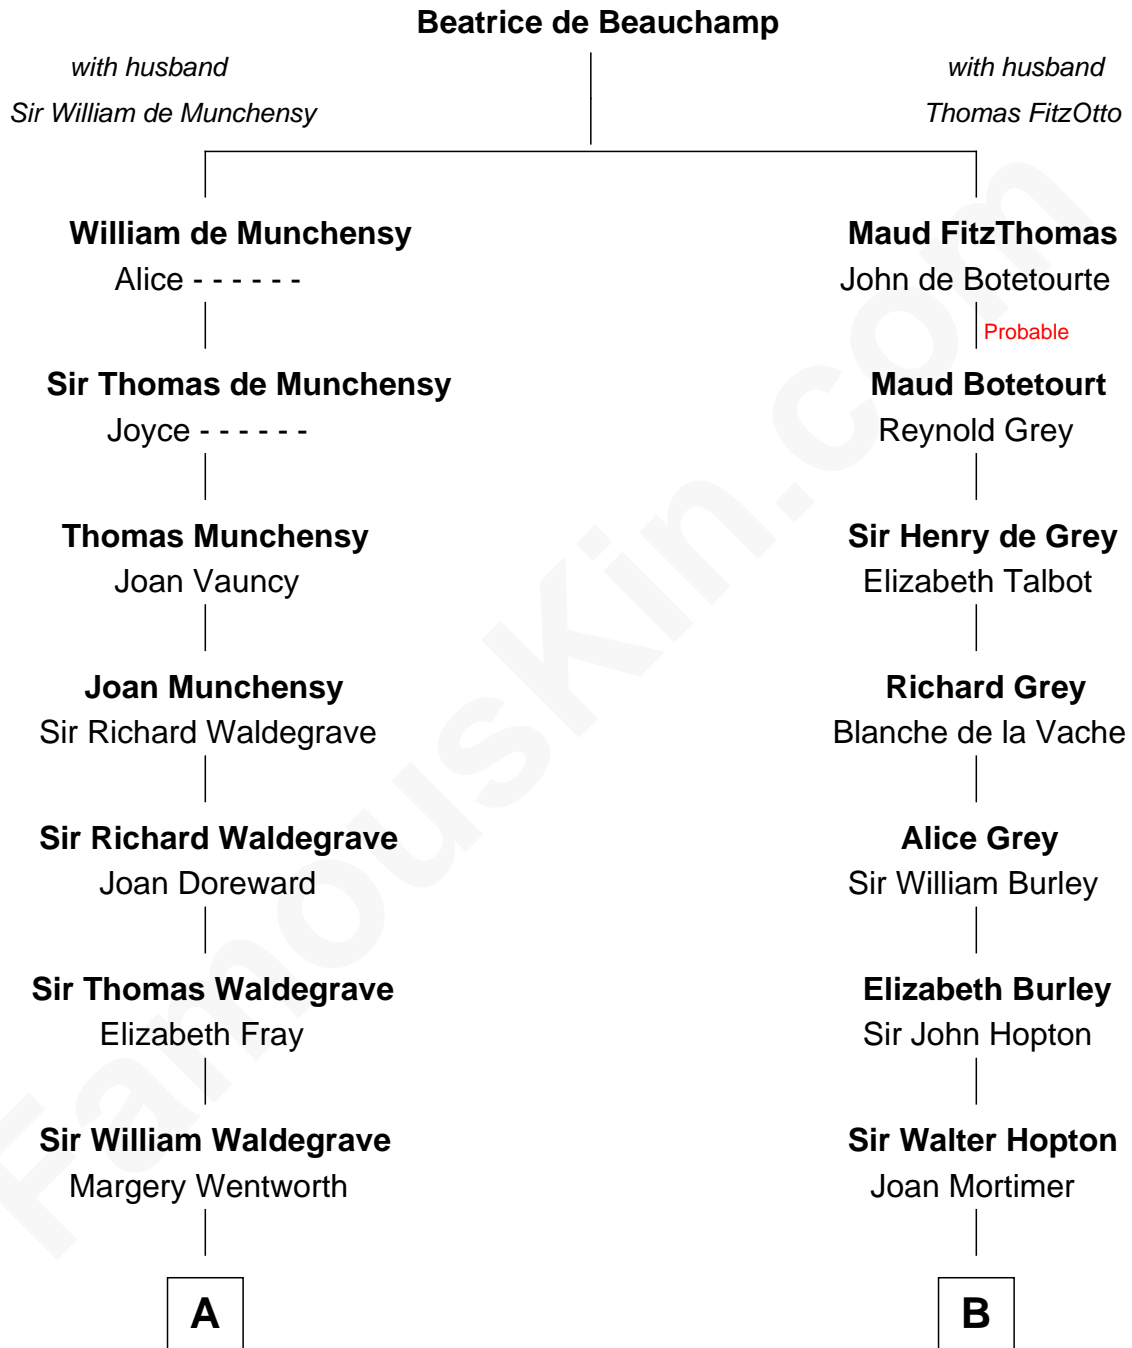

FamousKin.com

Relationship Chart of

Benedict Cumberbatch

Movie, Television and Stage Actor

21st cousin of

C. W. Post
 Founder of Post Cereals

C

Robert William Cumberbatch

Louisa Grace Hanson

Henry Alfred Cumberbatch

Hélène Gertrude Rees

Henry Carlton Cumberbatch

Pauline Ellen Laing Congdon

Timothy Carlton Congdon Cumberbatch

Wanda Ventham

Benedict Cumberbatch