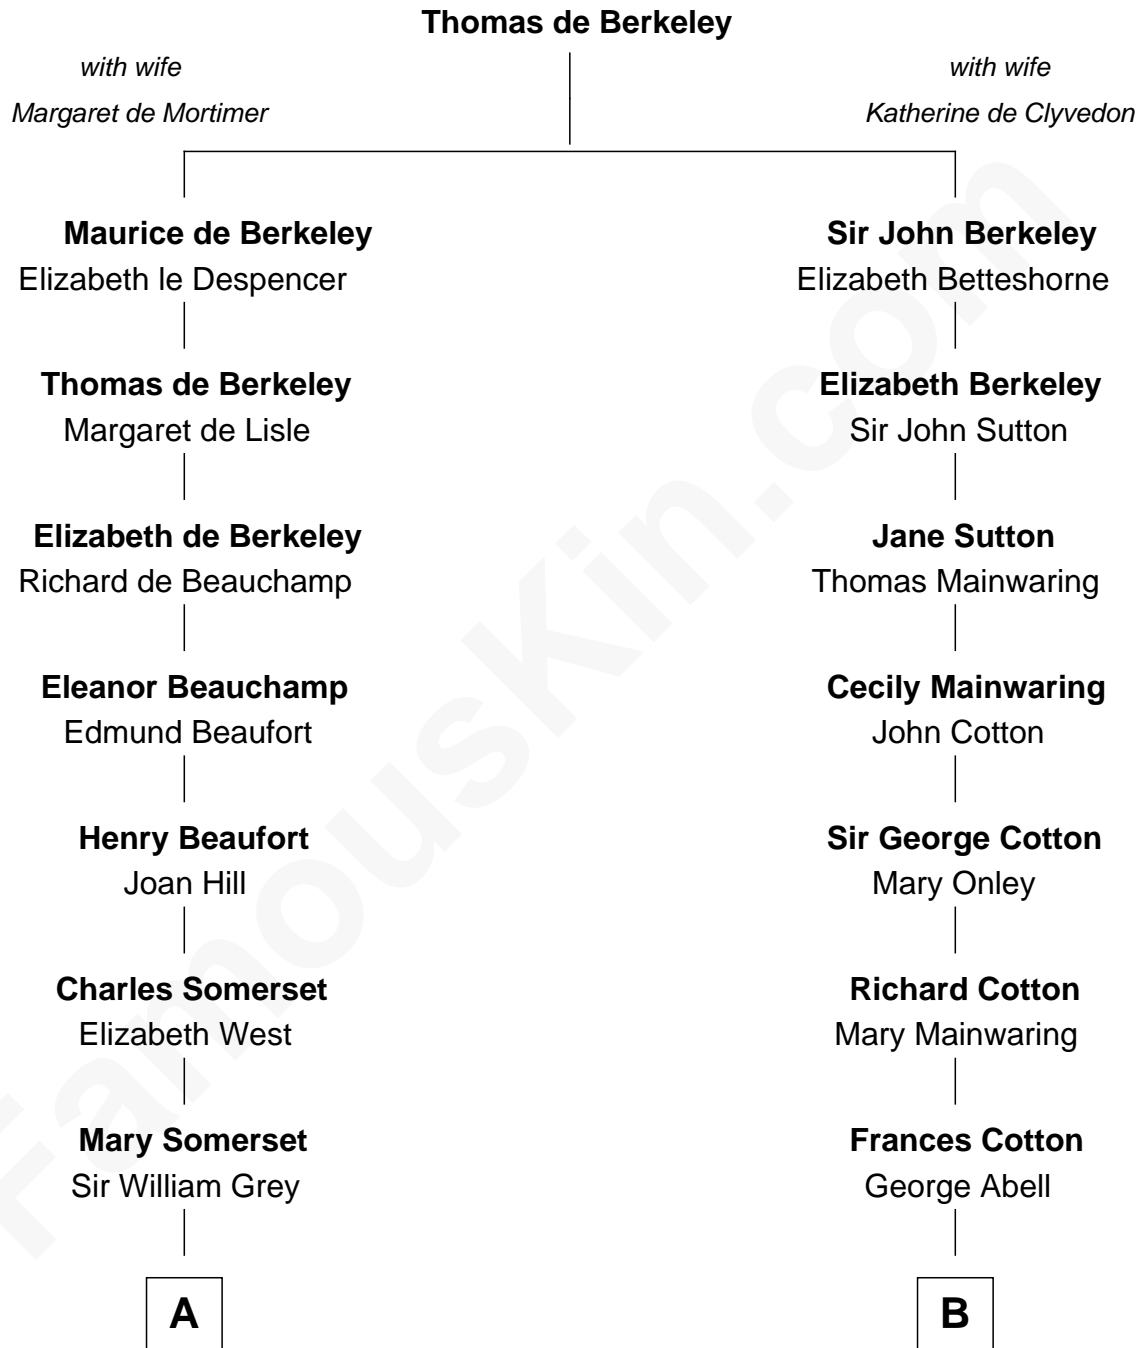

# FamousKin.com Relationship Chart of

**Benedict Cumberbatch**  
Movie, Television and Stage Actor

13th cousin 7 times removed of

**C. W. Post**

Founder of Post Cereals

**C**

Henry Alfred Cumberbatch

Hélène Gertrude Rees

Henry Carlton Cumberbatch

Pauline Ellen Laing Congdon

Timothy Carlton Congdon Cumberbatch

Wanda Ventham

**Benedict Cumberbatch**

*Movie, Television and Stage Actor*