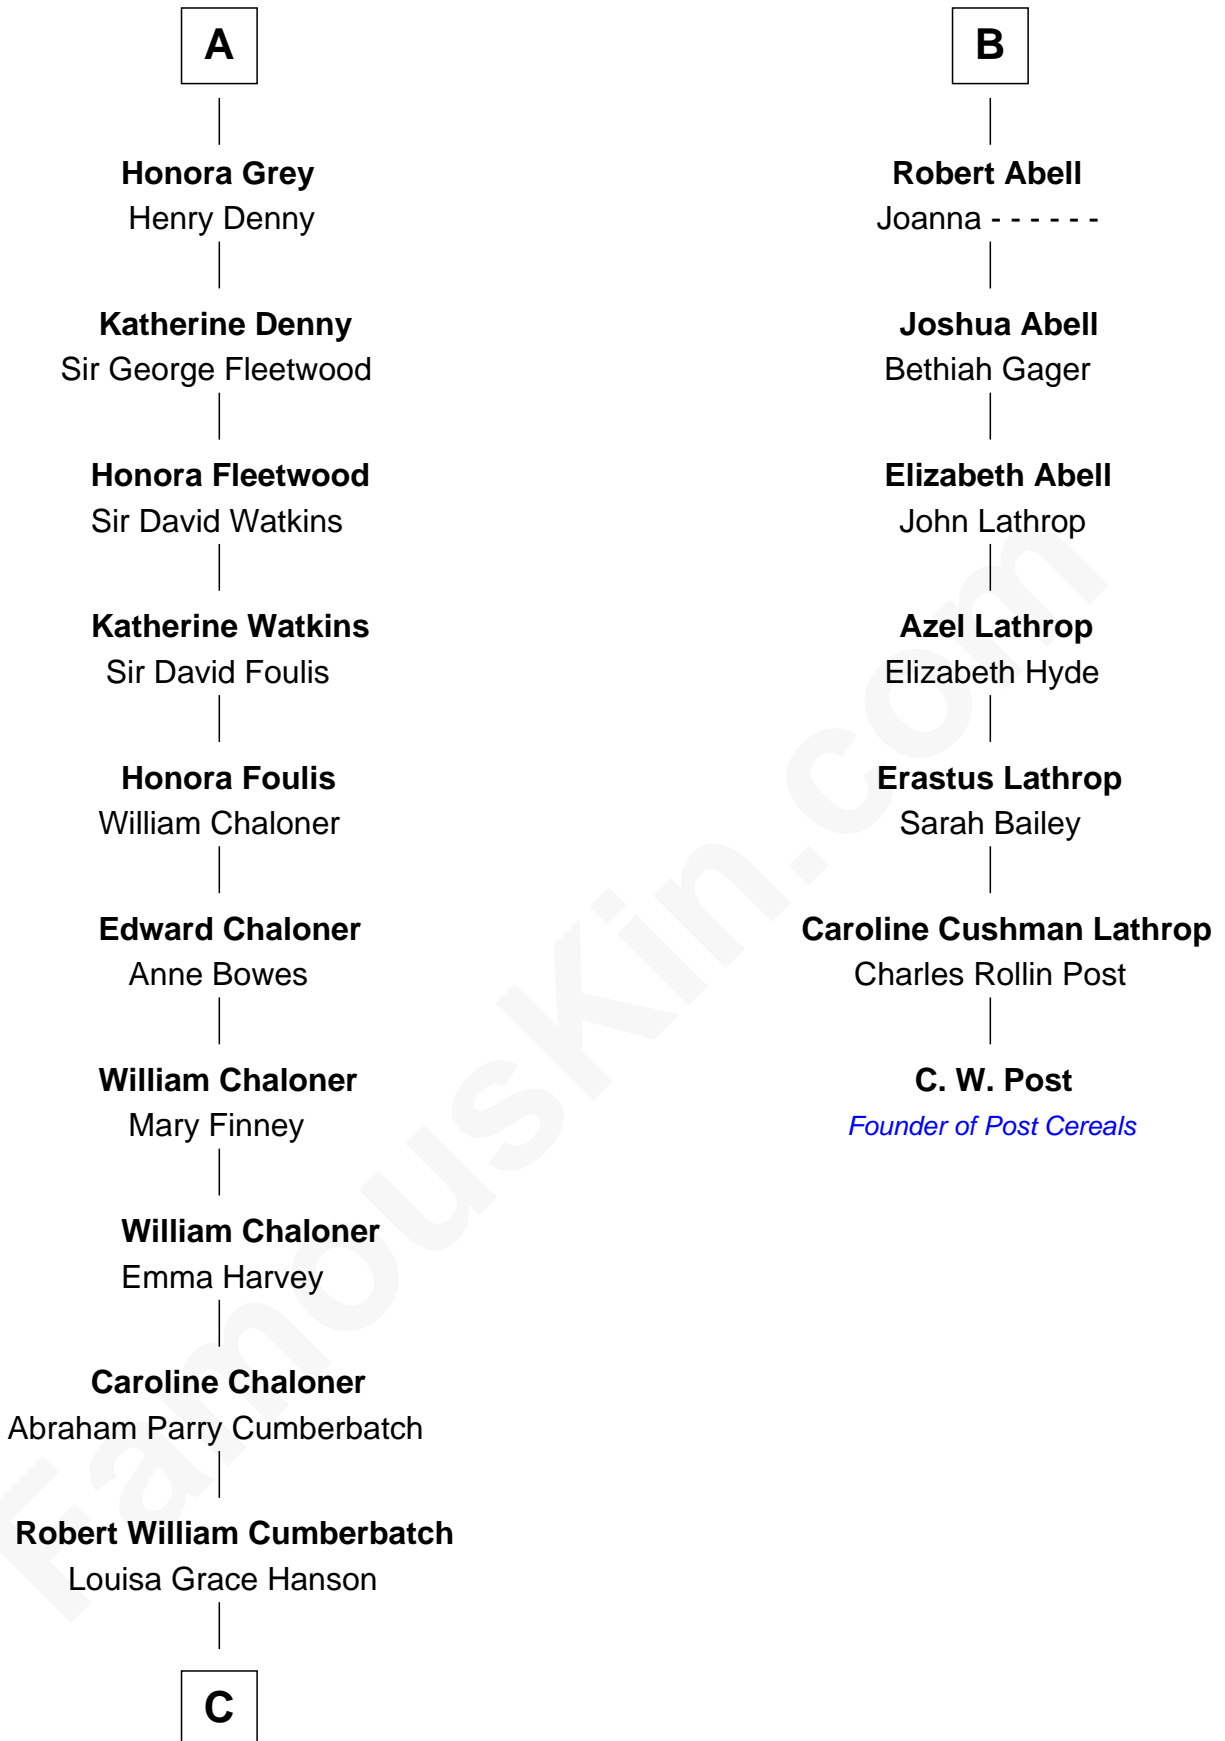

# FamousKin.com Relationship Chart of

**Benedict Cumberbatch**  
Movie, Television and Stage Actor

13th cousin 7 times removed of

**C. W. Post**

Founder of Post Cereals

**C**

Henry Alfred Cumberbatch

Hélène Gertrude Rees

Henry Carlton Cumberbatch

Pauline Ellen Laing Congdon

Timothy Carlton Congdon Cumberbatch

Wanda Ventham

**Benedict Cumberbatch**

*Movie, Television and Stage Actor*