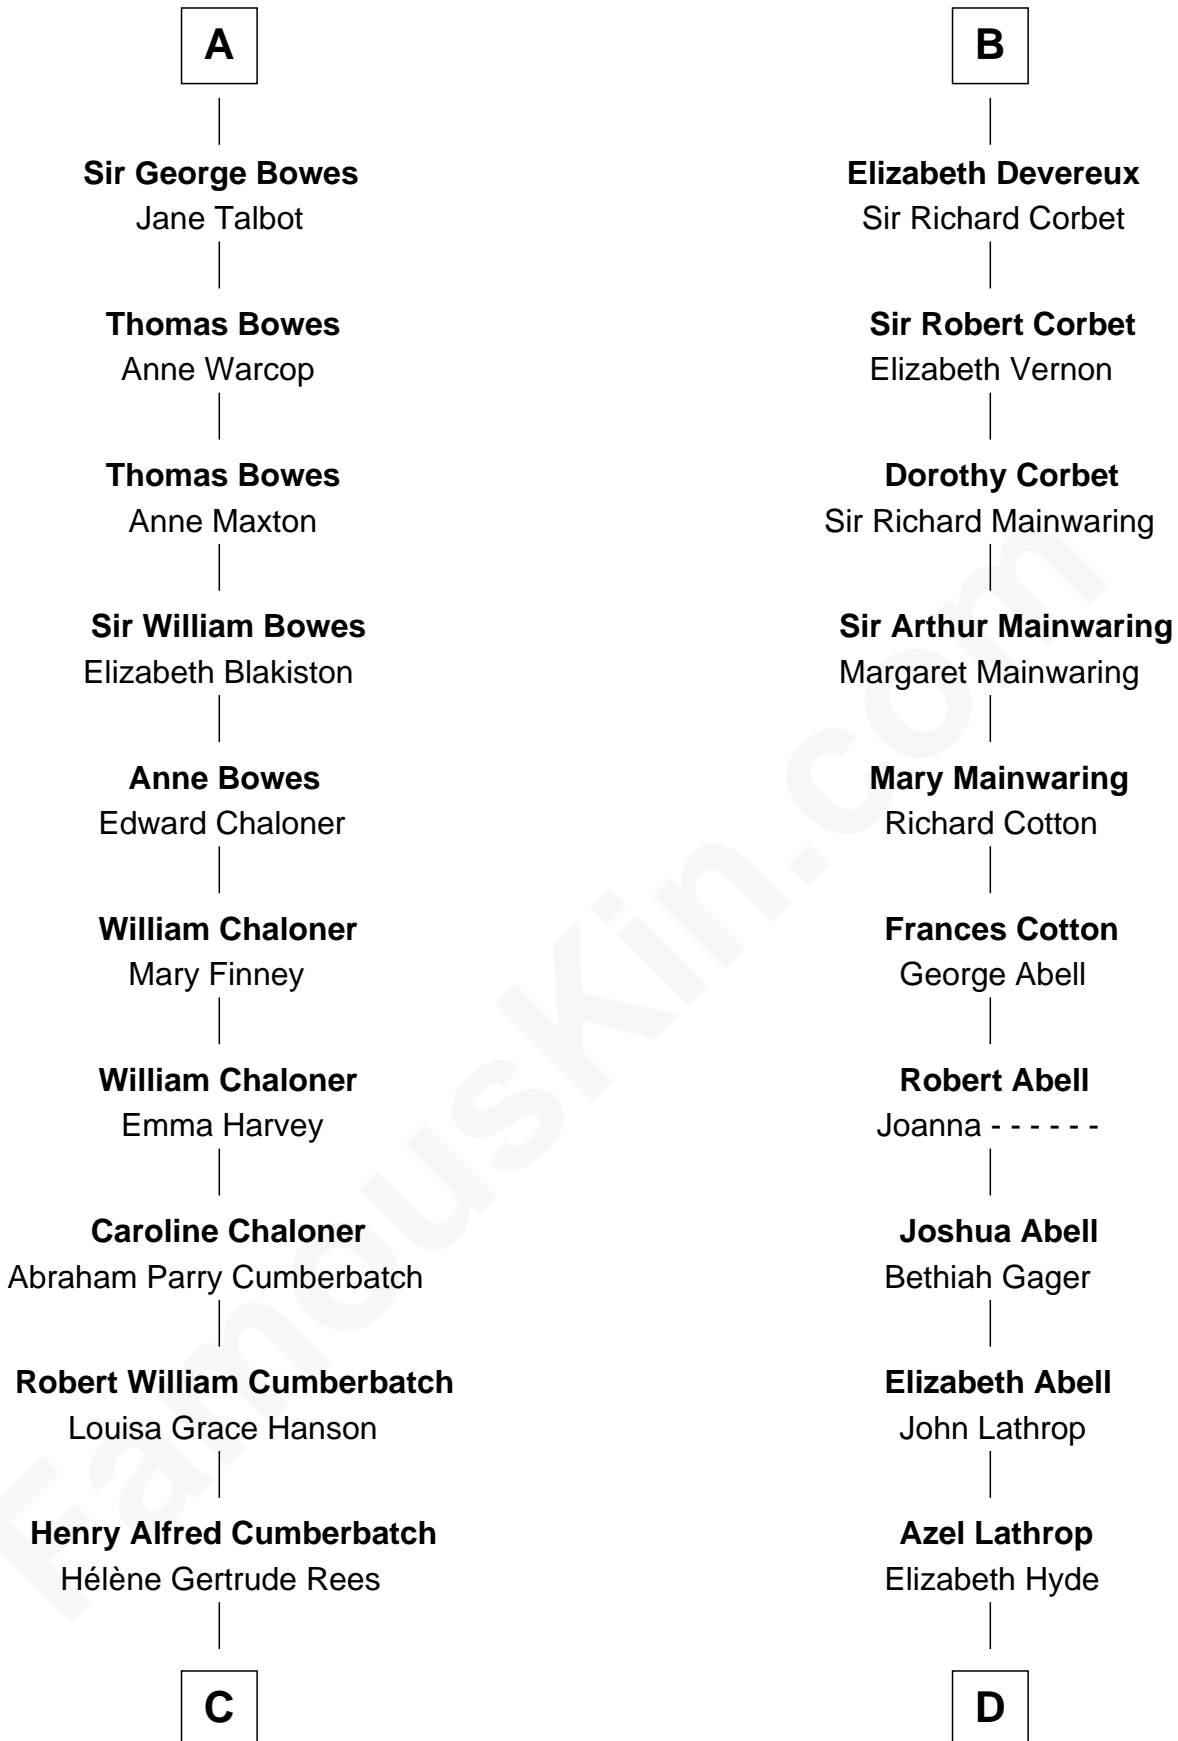

**FamousKin.com**  
**Relationship Chart of**  
**Benedict Cumberbatch**  
*Movie, Television and Stage Actor*

19th cousin of

**C. W. Post**  
*Founder of Post Cereals*

**Sir Hugh I de Audley**  
 Iseult de Mortimer

**C**

**Henry Carlton Cumberbatch**

Pauline Ellen Laing Congdon

**Timothy Carlton Congdon Cumberbatch**

Wanda Ventham

**Benedict Cumberbatch**

*Movie, Television and Stage Actor*

**D**

**Erastus Lathrop**

Sarah Bailey

**Caroline Cushman Lathrop**

Charles Rollin Post

**C. W. Post**

*Founder of Post Cereals*

FamousKin.com