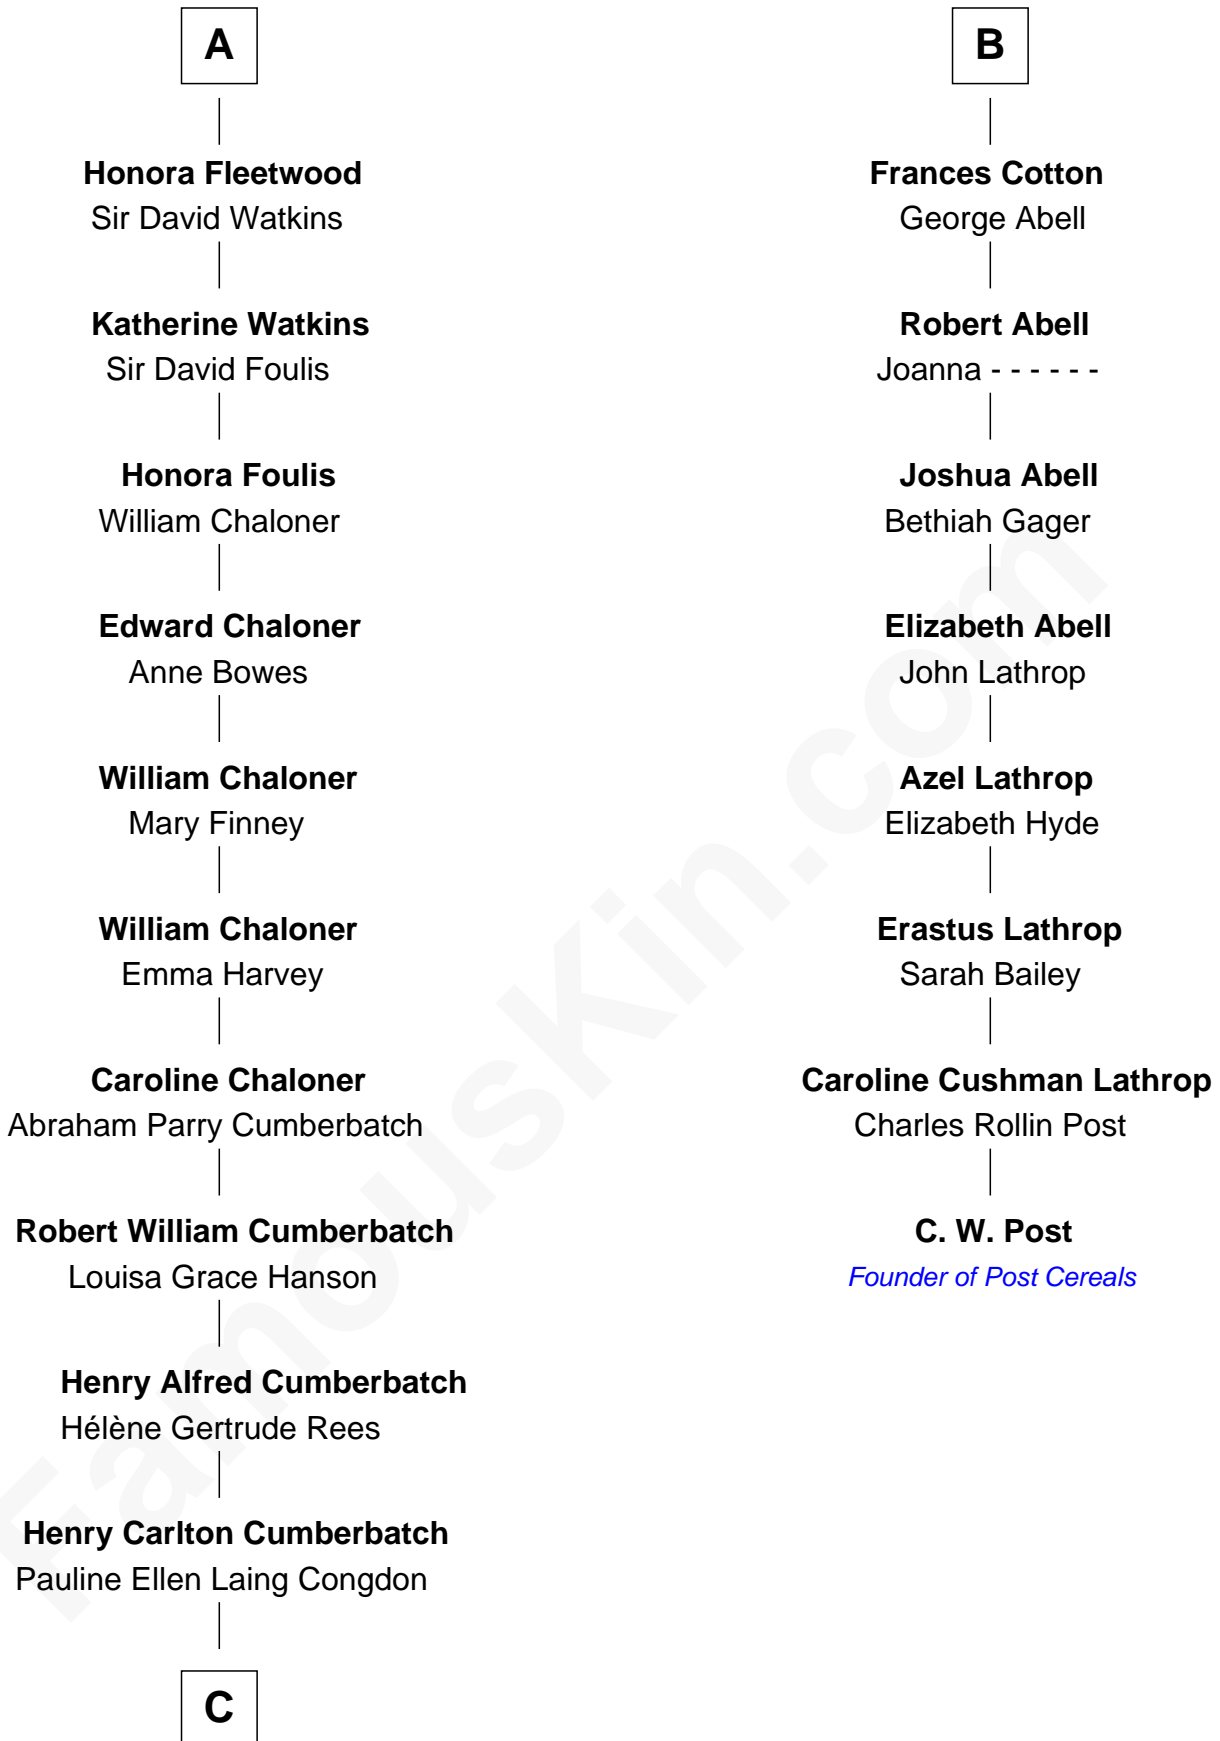

FamousKin.com Relationship Chart of

Benedict Cumberbatch
Movie, Television and Stage Actor

14th cousin 4 times removed of

C. W. Post

Founder of Post Cereals

Sir Philip le Despencer

Elizabeth - - - - -

Timothy Carlton Congdon Cumberbatch

Wanda Ventham

Benedict Cumberbatch

Movie, Television and Stage Actor

FamousKin.com