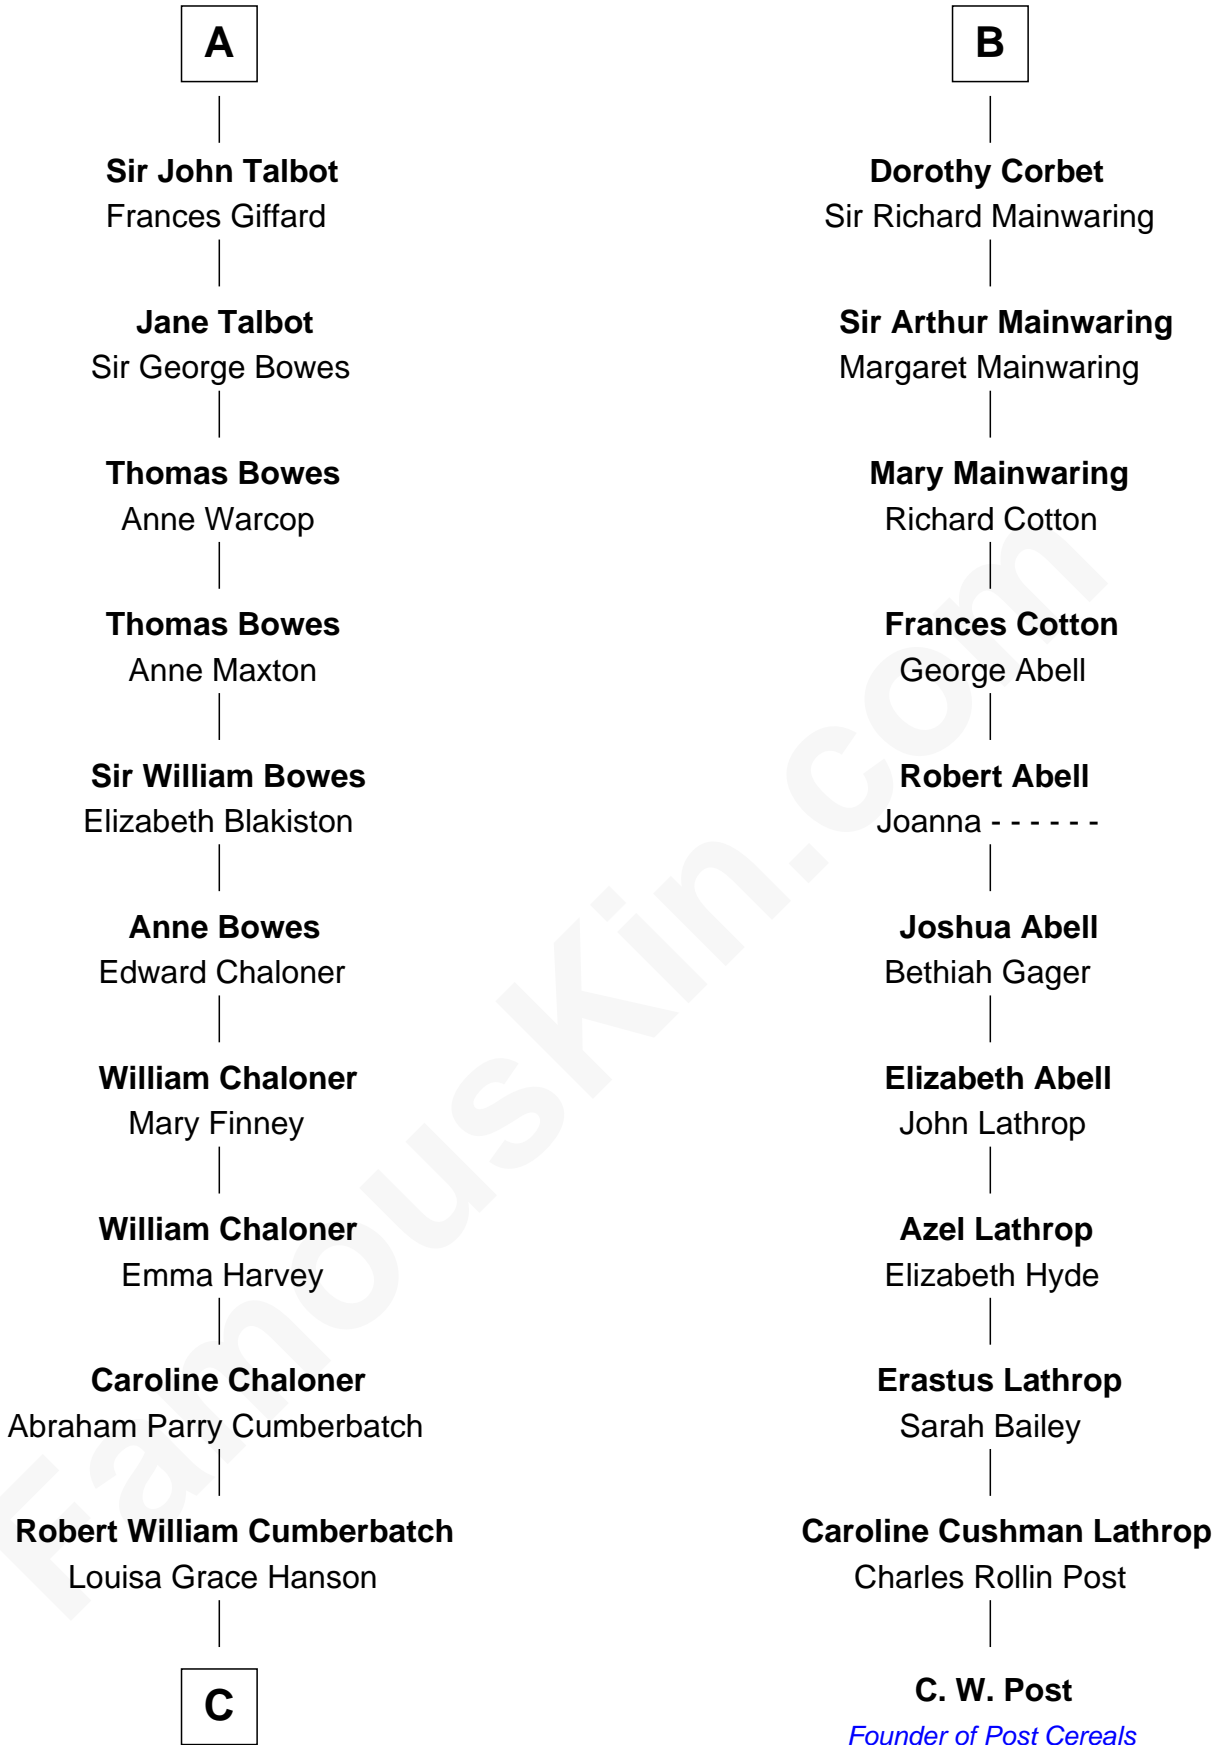

# FamousKin.com Relationship Chart of

**Benedict Cumberbatch**  
Movie, Television and Stage Actor

17th cousin 3 times removed of

**C. W. Post**

Founder of Post Cereals

**Humphrey de Bohun**  
Elizabeth Plantagenet

**C**

Henry Alfred Cumberbatch

Hélène Gertrude Rees

Henry Carlton Cumberbatch

Pauline Ellen Laing Congdon

Timothy Carlton Congdon Cumberbatch

Wanda Ventham

**Benedict Cumberbatch**