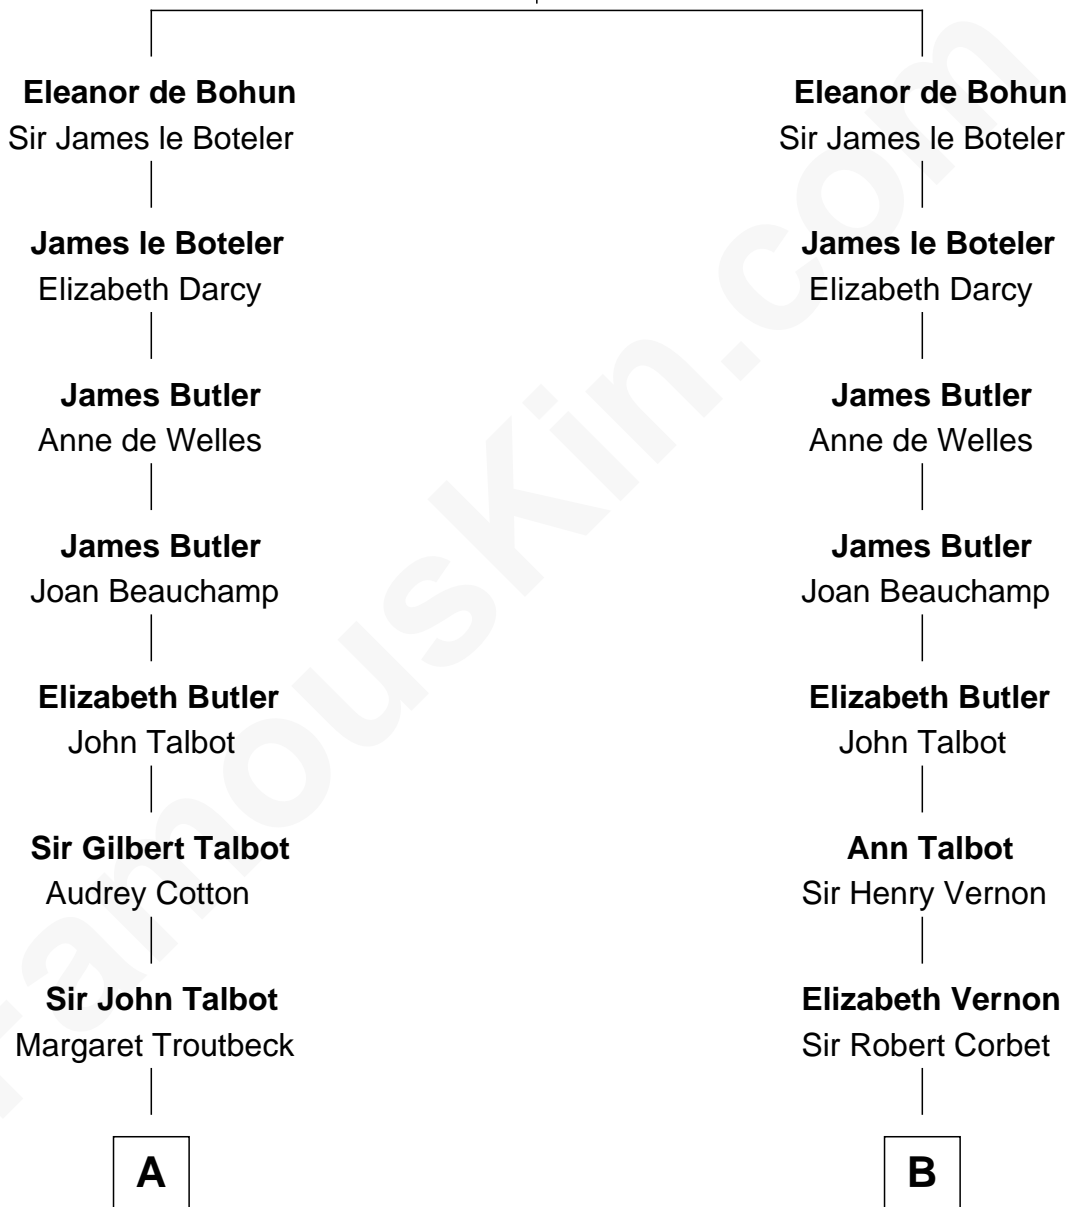

# FamousKin.com Relationship Chart of

**Benedict Cumberbatch**  
Movie, Television and Stage Actor

17th cousin 3 times removed of

**C. W. Post**

Founder of Post Cereals

**Humphrey de Bohun**  
Elizabeth Plantagenet

**C**

Henry Alfred Cumberbatch

Hélène Gertrude Rees

Henry Carlton Cumberbatch

Pauline Ellen Laing Congdon

Timothy Carlton Congdon Cumberbatch

Wanda Ventham

**Benedict Cumberbatch**