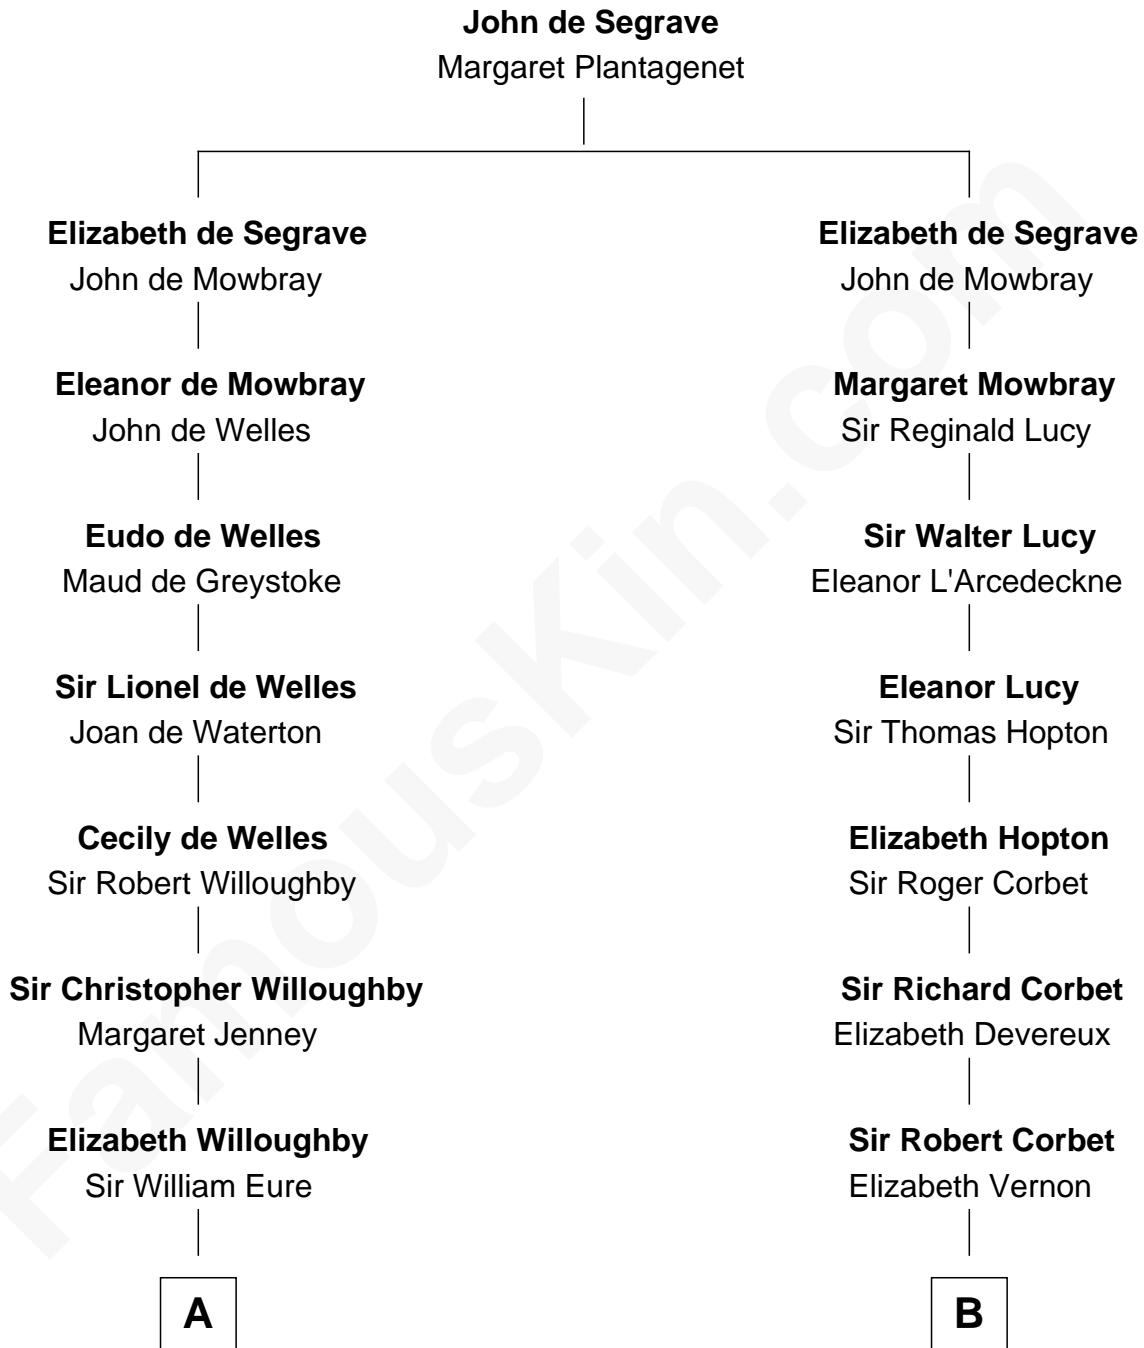

FamousKin.com Relationship Chart of

Benedict Cumberbatch

Movie, Television and Stage Actor

17th cousin 4 times removed of

C. W. Post

Founder of Post Cereals

C

Robert William Cumberbatch

Louisa Grace Hanson

Henry Alfred Cumberbatch

Hélène Gertrude Rees

Henry Carlton Cumberbatch

Pauline Ellen Laing Congdon

Timothy Carlton Congdon Cumberbatch

Wanda Ventham

Benedict Cumberbatch