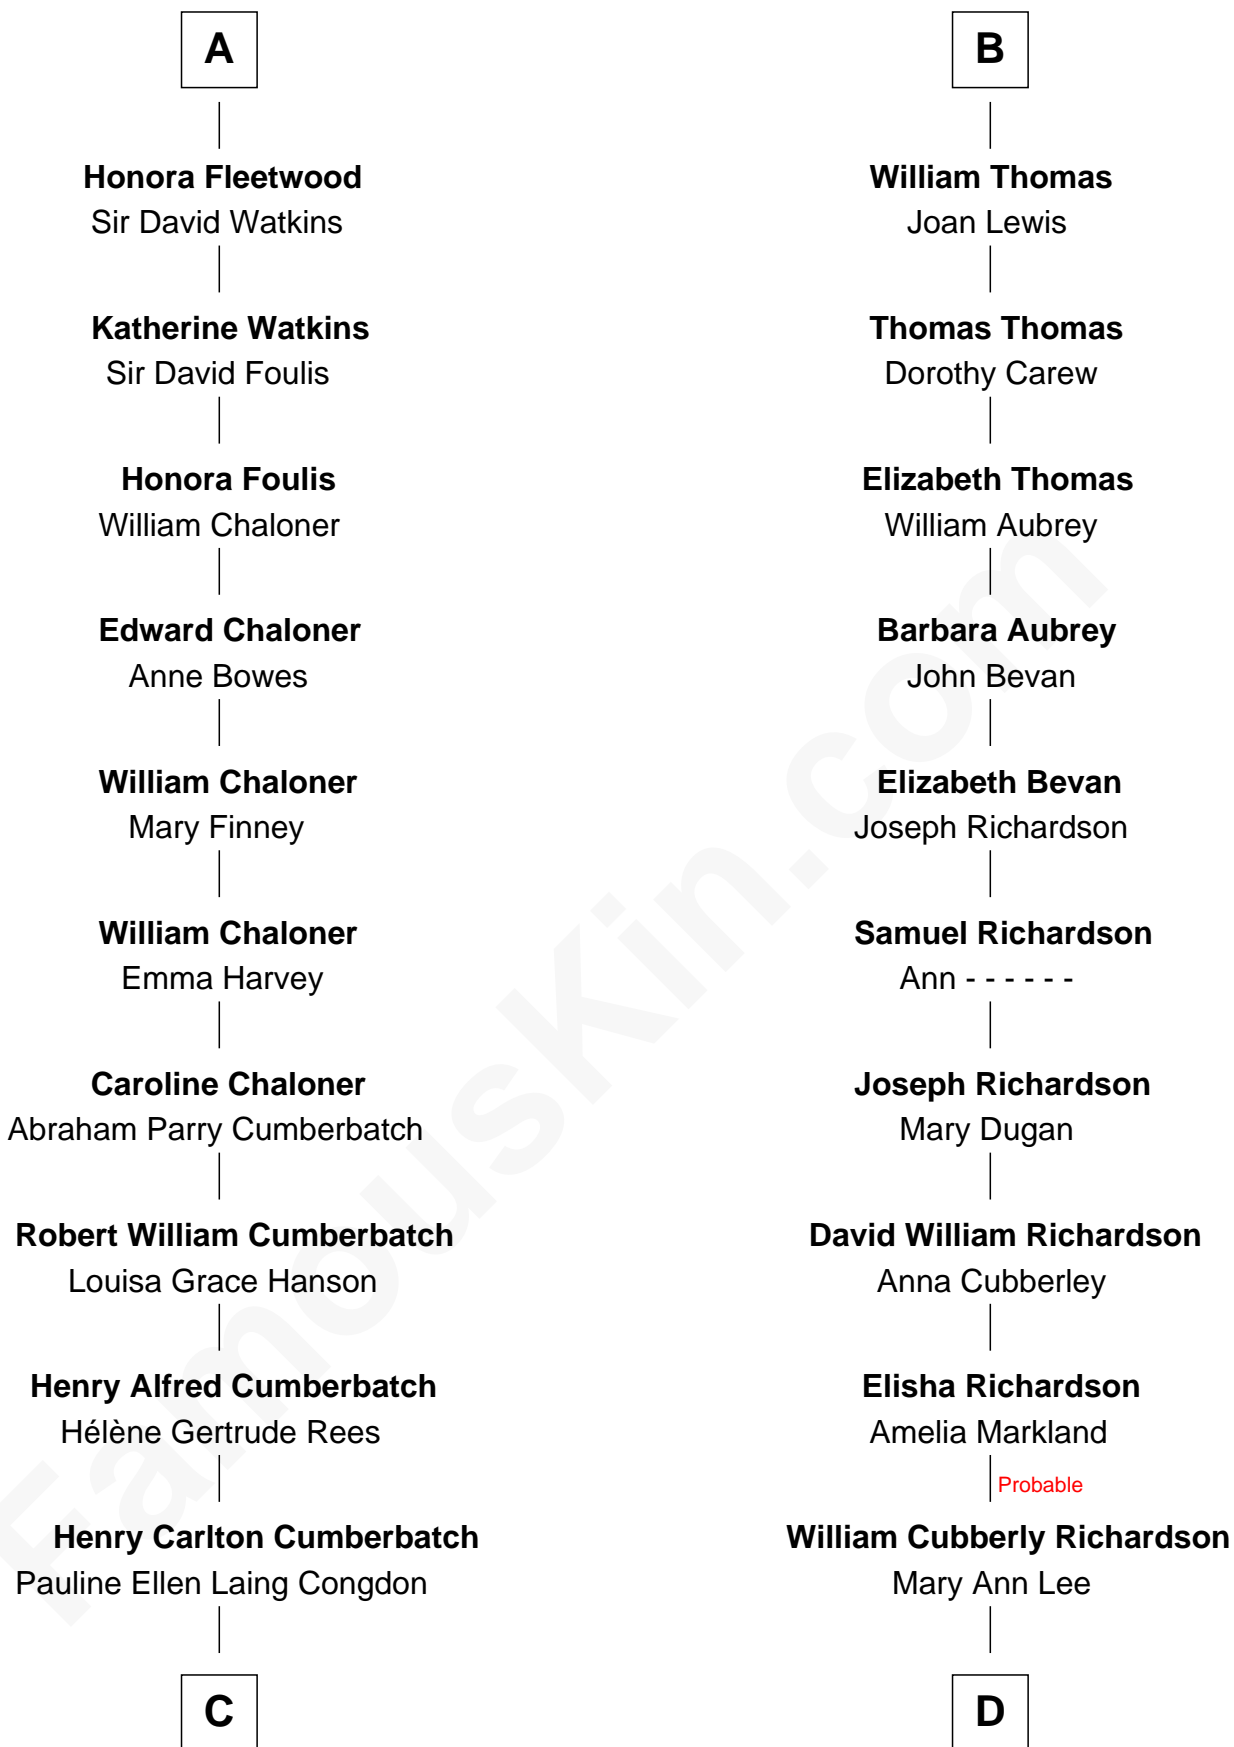

FamousKin.com

Relationship Chart of

Benedict Cumberbatch

Movie, Television and Stage Actor

18th cousin 2 times removed of

Sally Ride

1st American Woman in Space

C

Thomas Vernam Ride

Dale Burdell Ride

Carol Joyce Anderson

Sally Ride

1st American Woman in Space