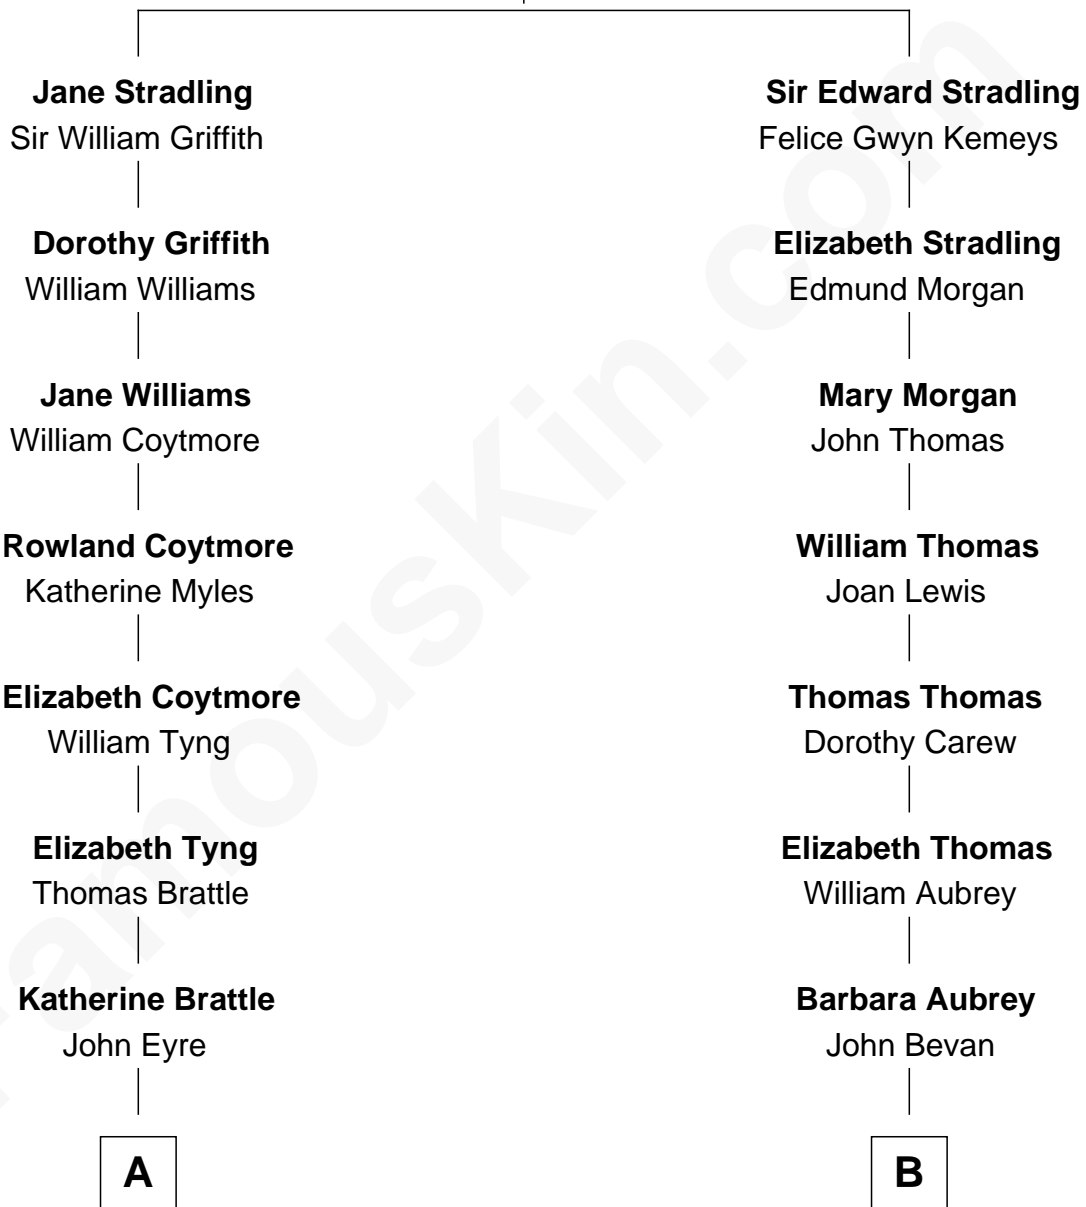

FamousKin.com

Relationship Chart of

Benedict Cumberbatch
Movie, Television and Stage Actor

16th cousin of

Sally Ride
1st American Woman in Space

Thomas Stradling
 Janet Mathew

A

Bethiah Eyre

John Walley

Thomas Walley

Mary Kneeland

Mary Walley

John Langdon

John Walley Langdon

Rebecca Cordis

Joseph Langdon

Louisa Christine Gout

Ida Josephine Langdon

Thomas Bowen Rees

Hélène Gertrude Rees

Henry Alfred Cumberbatch

Henry Carlton Cumberbatch

Pauline Ellen Laing Congdon

Timothy Carlton Congdon Cumberbatch