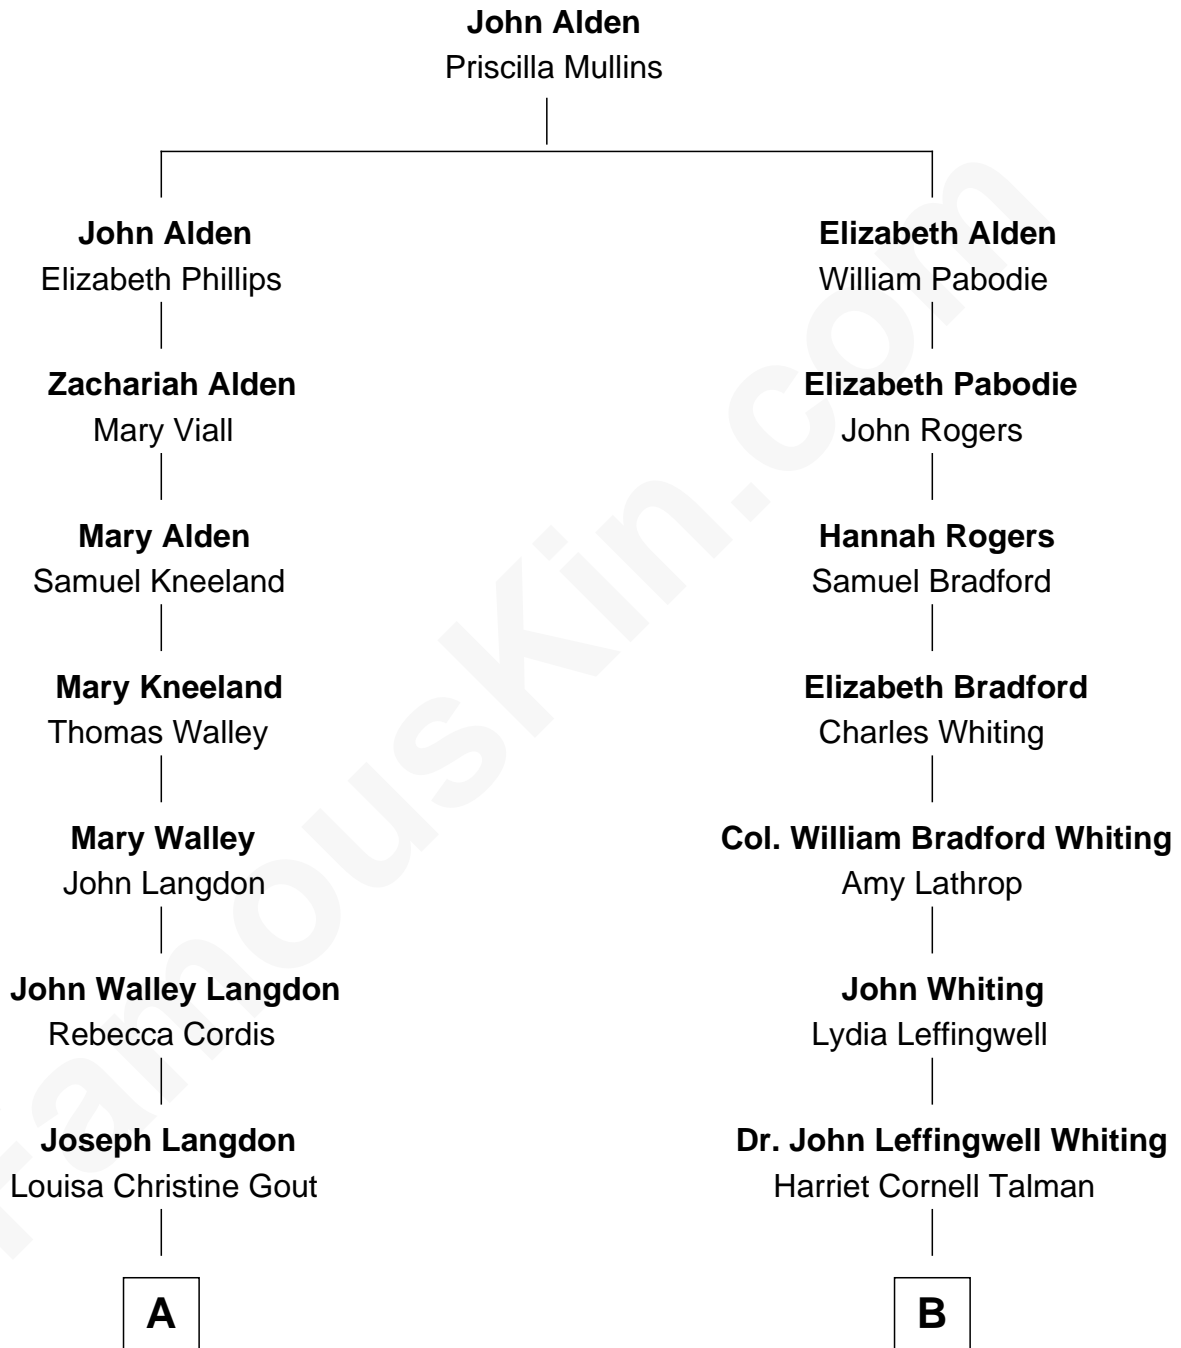

**FamousKin.com**  
**Relationship Chart of**  
**Benedict Cumberbatch**  
*Movie, Television and Stage Actor*

11th cousin of

**Adlai Stevenson III**  
*U.S. Senator from Illinois*

**A**

**Ida Josephine Langdon**

Thomas Bowen Rees

**Hélène Gertrude Rees**

Henry Alfred Cumberbatch

**Henry Carlton Cumberbatch**

Pauline Ellen Laing Congdon

**Timothy Carlton Congdon Cumberbatch**

Wanda Ventham

**Benedict Cumberbatch**

*Movie, Television and Stage Actor*

**B**

**John Talman Whiting**

Mary Sophia Hill

**Mary DeGama Whiting**

William Borden

**John Borden**

Ellen Wallace Waller