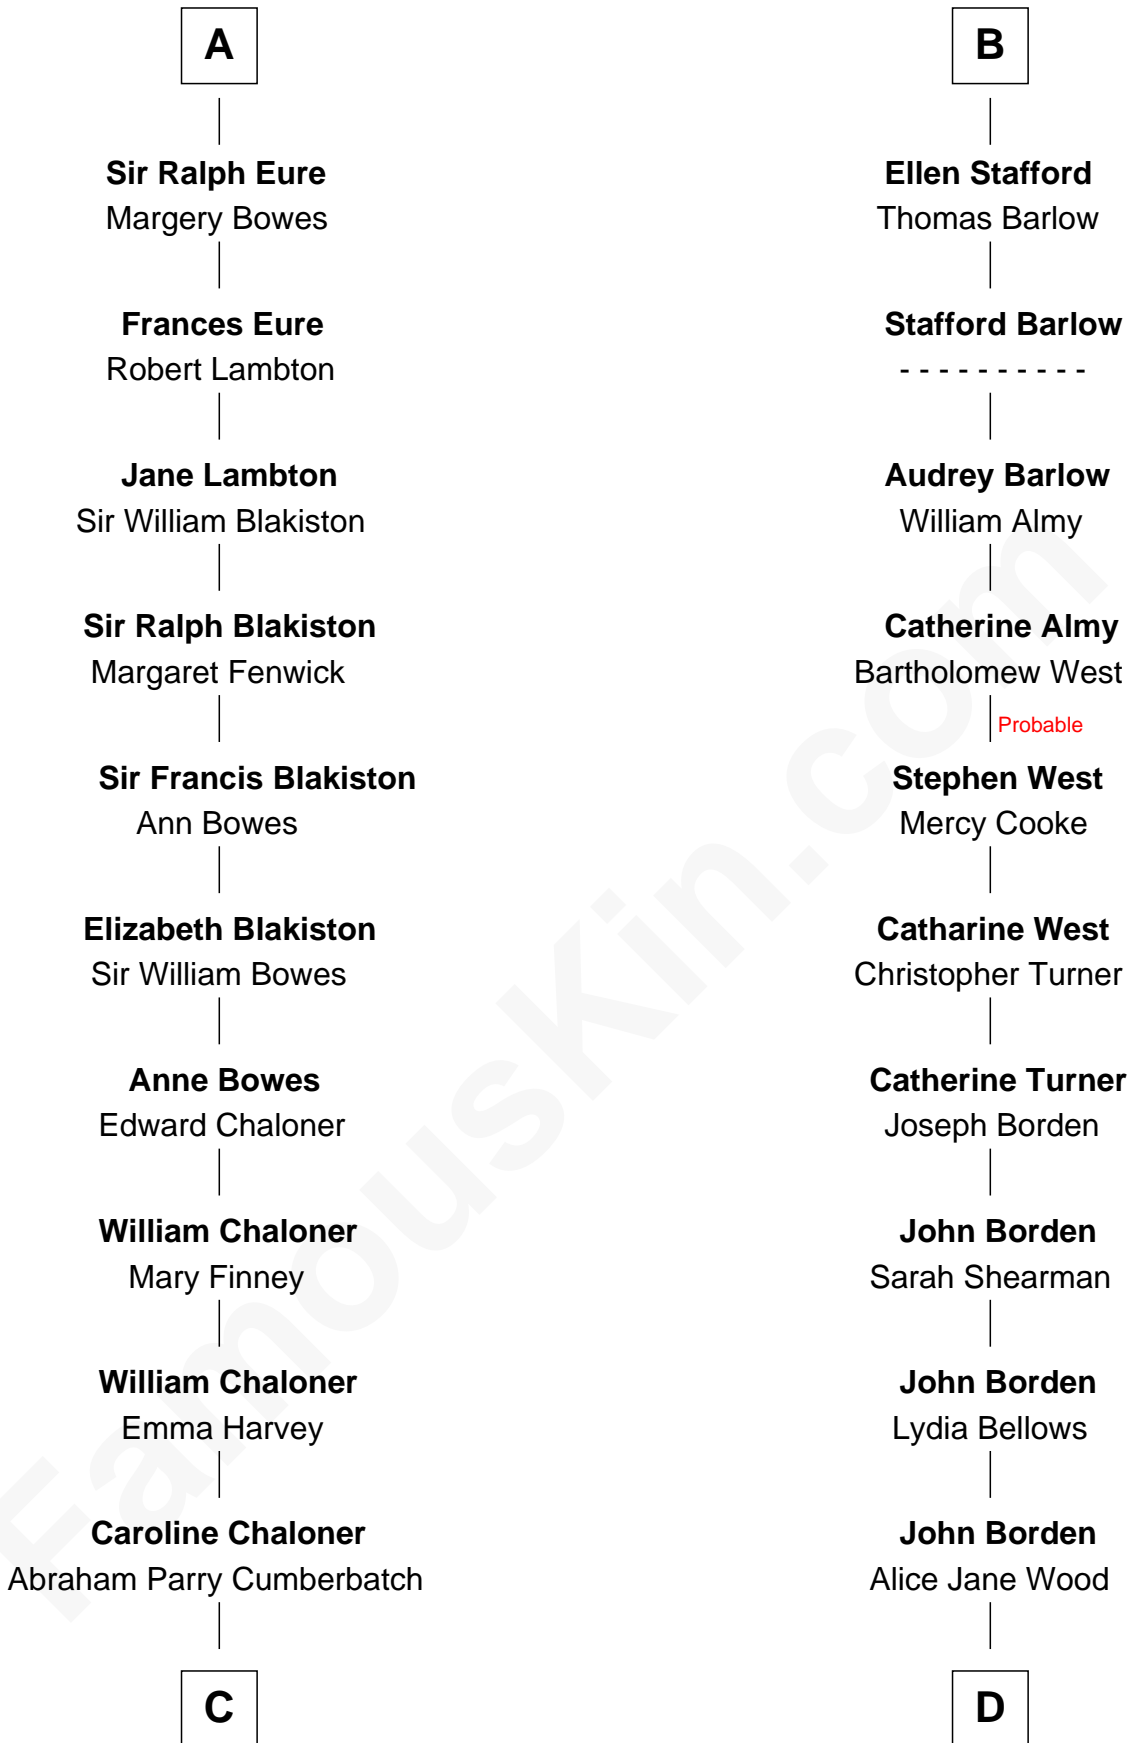

# FamousKin.com Relationship Chart of

**Benedict Cumberbatch**  
*Movie, Television and Stage Actor*

20th cousin 1 time removed of

**Adlai Stevenson III**  
*U.S. Senator from Illinois*

**C**

**Robert William Cumberbatch**

Louisa Grace Hanson

**Henry Alfred Cumberbatch**

Hélène Gertrude Rees

**Henry Carlton Cumberbatch**

Pauline Ellen Laing Congdon

**Timothy Carlton Congdon Cumberbatch**

Wanda Ventham

**Benedict Cumberbatch**