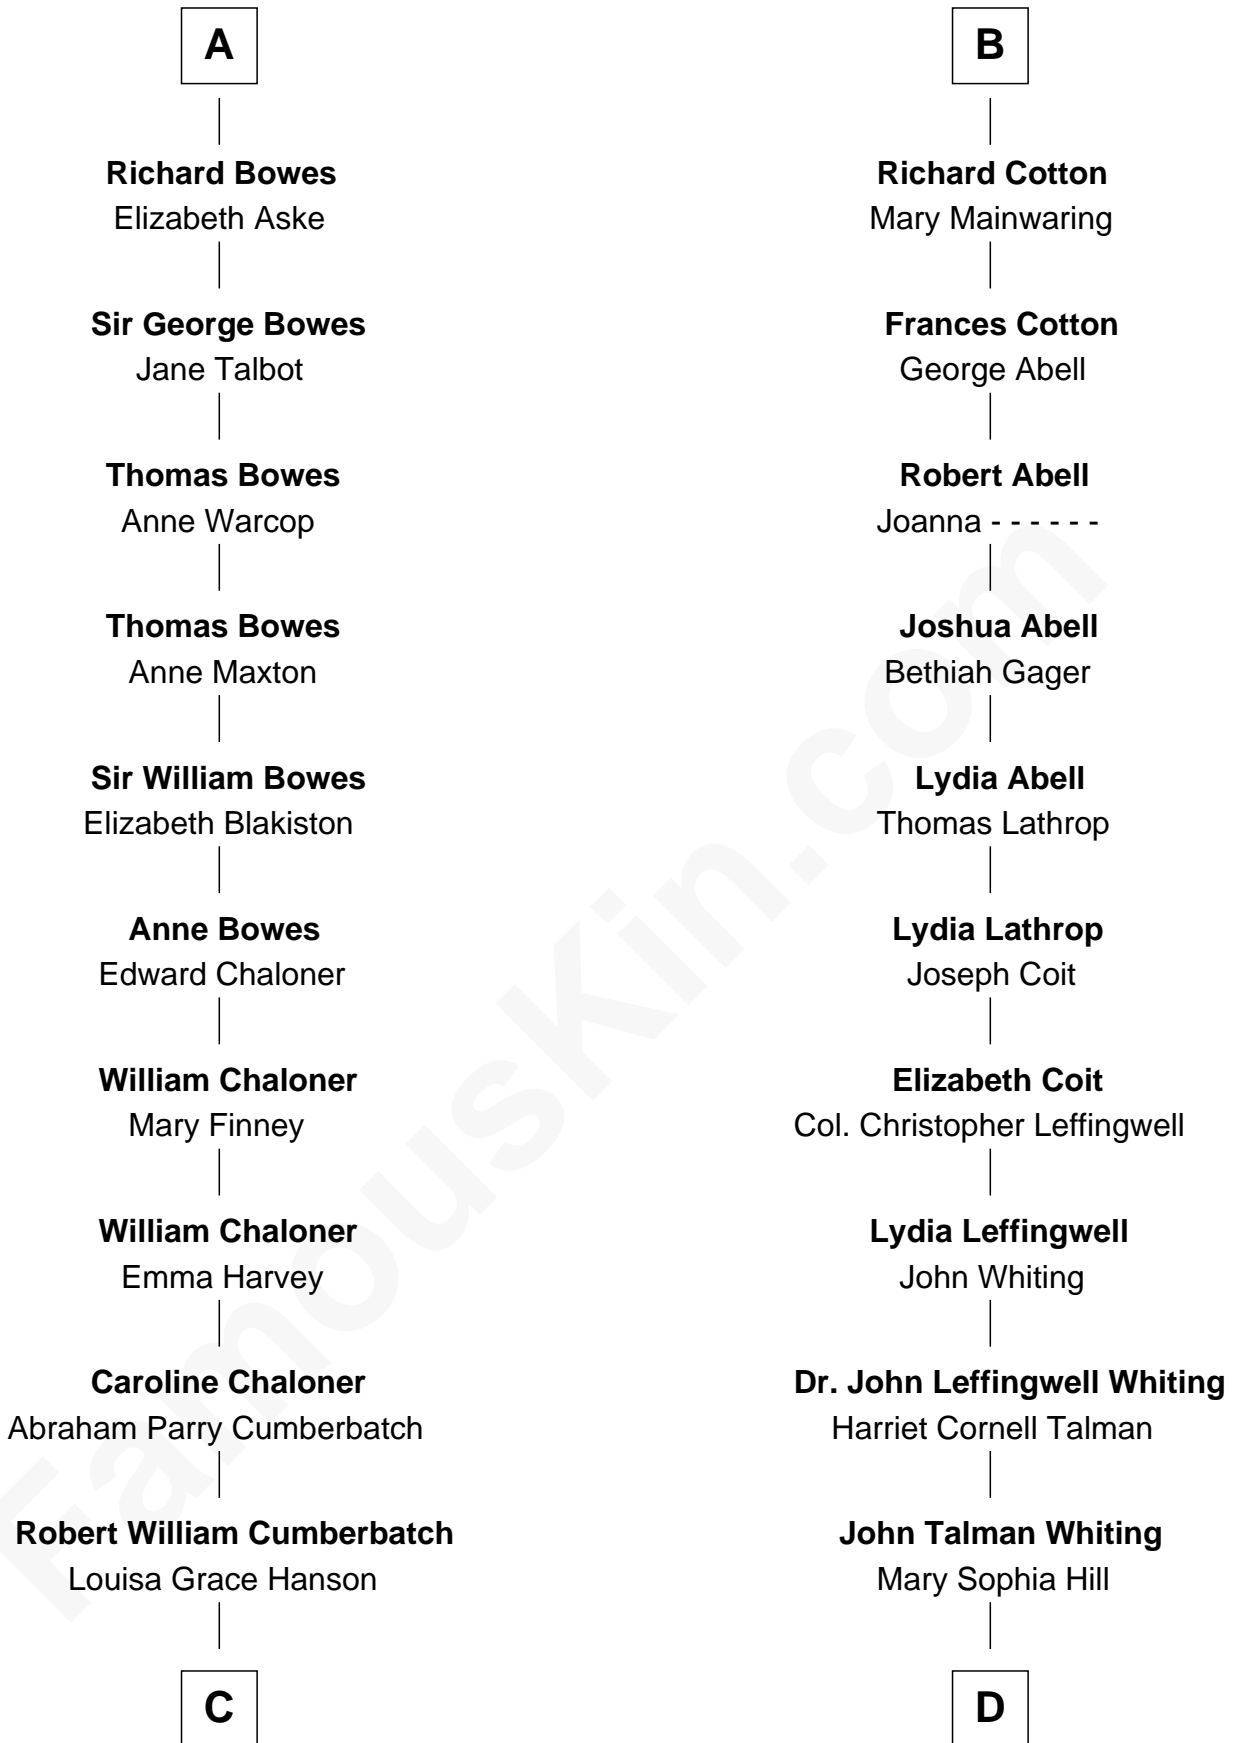

FamousKin.com
Relationship Chart of
Benedict Cumberbatch
Movie, Television and Stage Actor

20th cousin of

Adlai Stevenson III
U.S. Senator from Illinois

C

Henry Alfred Cumberbatch

Hélène Gertrude Rees

Henry Carlton Cumberbatch

Pauline Ellen Laing Congdon

Timothy Carlton Congdon Cumberbatch

Wanda Ventham

Benedict Cumberbatch

Movie, Television and Stage Actor

D

Mary DeGama Whiting

William Borden