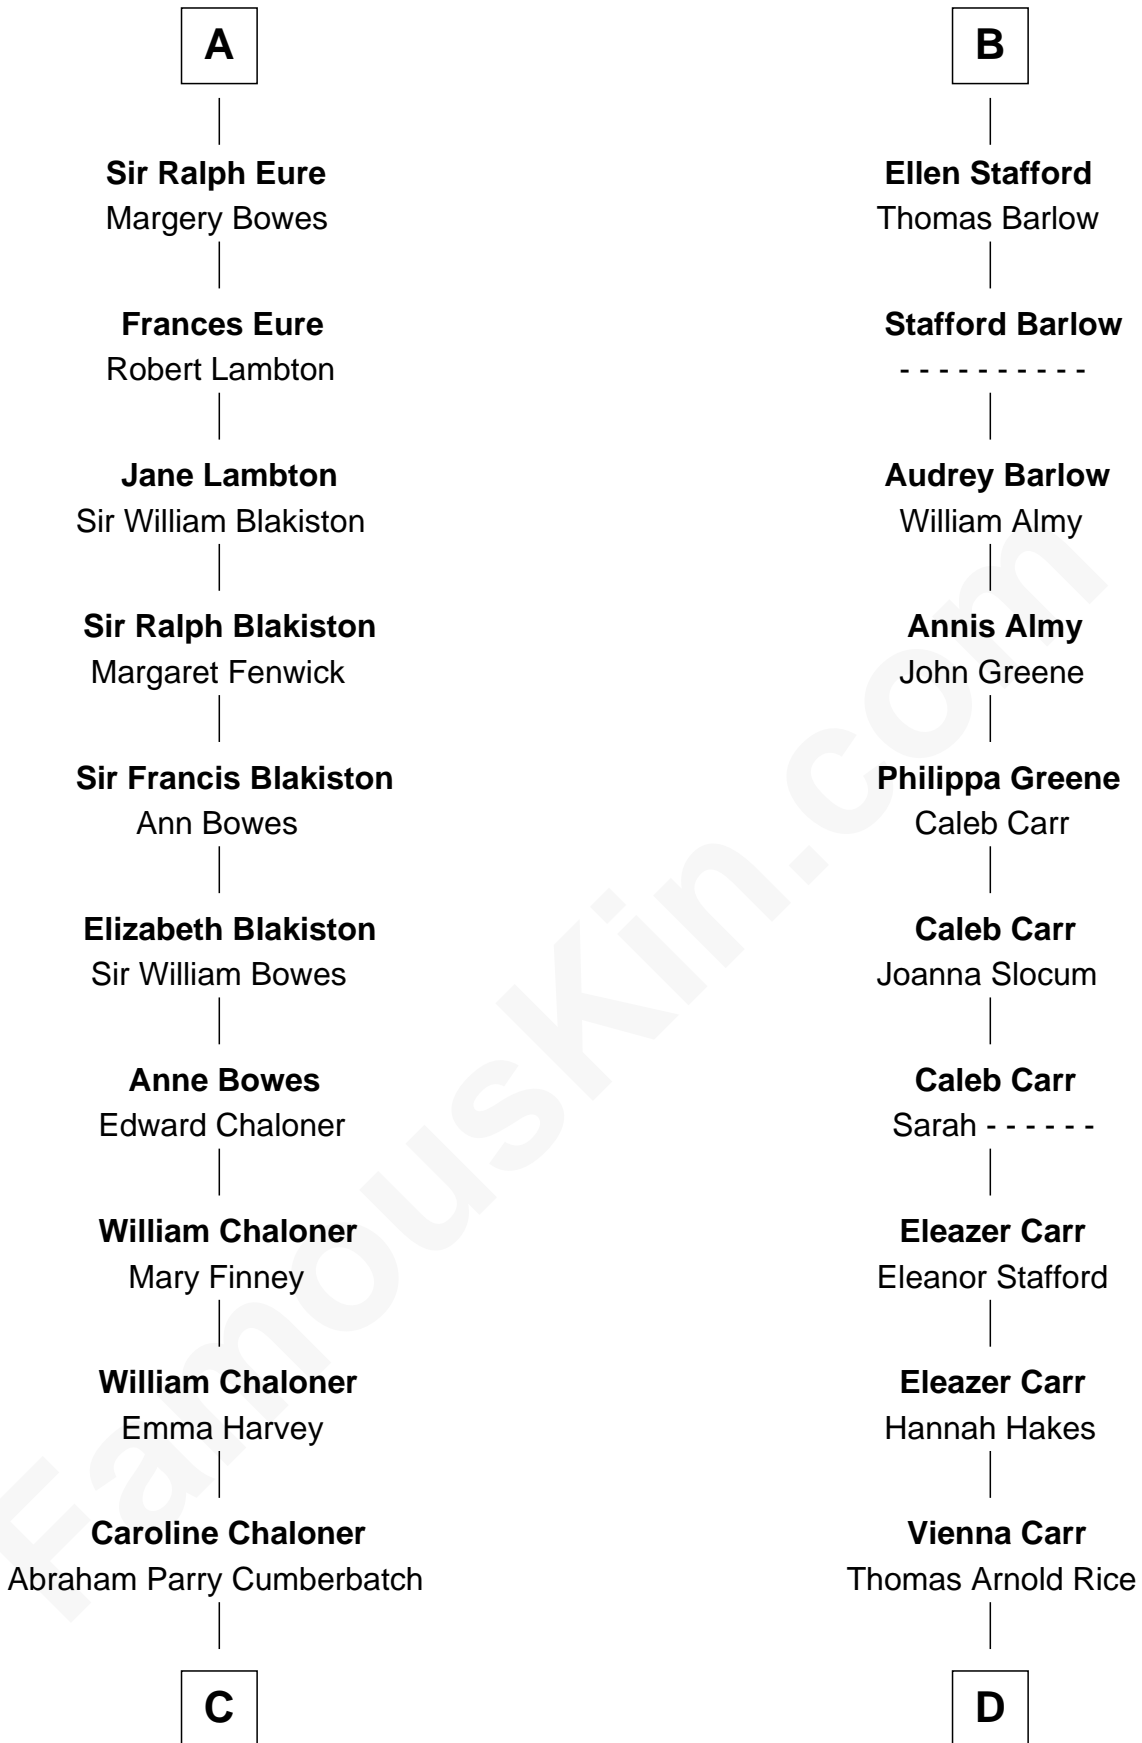

# FamousKin.com Relationship Chart of

**Benedict Cumberbatch**  
*Movie, Television and Stage Actor*

20th cousin 1 time removed of

**Charlie Munger**  
*Vice-Chairman of Berkshire Hathaway*

**C**

**Robert William Cumberbatch**

Louisa Grace Hanson

**Henry Alfred Cumberbatch**

Hélène Gertrude Rees

**Henry Carlton Cumberbatch**

Pauline Ellen Laing Congdon

**Timothy Carlton Congdon Cumberbatch**

Wanda Ventham

**Benedict Cumberbatch**

*Movie, Television and Stage Actor*

**D**

**Caroline A. Rice**

William H. Ingham

**Helen Vienna Ingham**

Charles W. Russell

**Florence V. Russell**

Alfred Case Munger