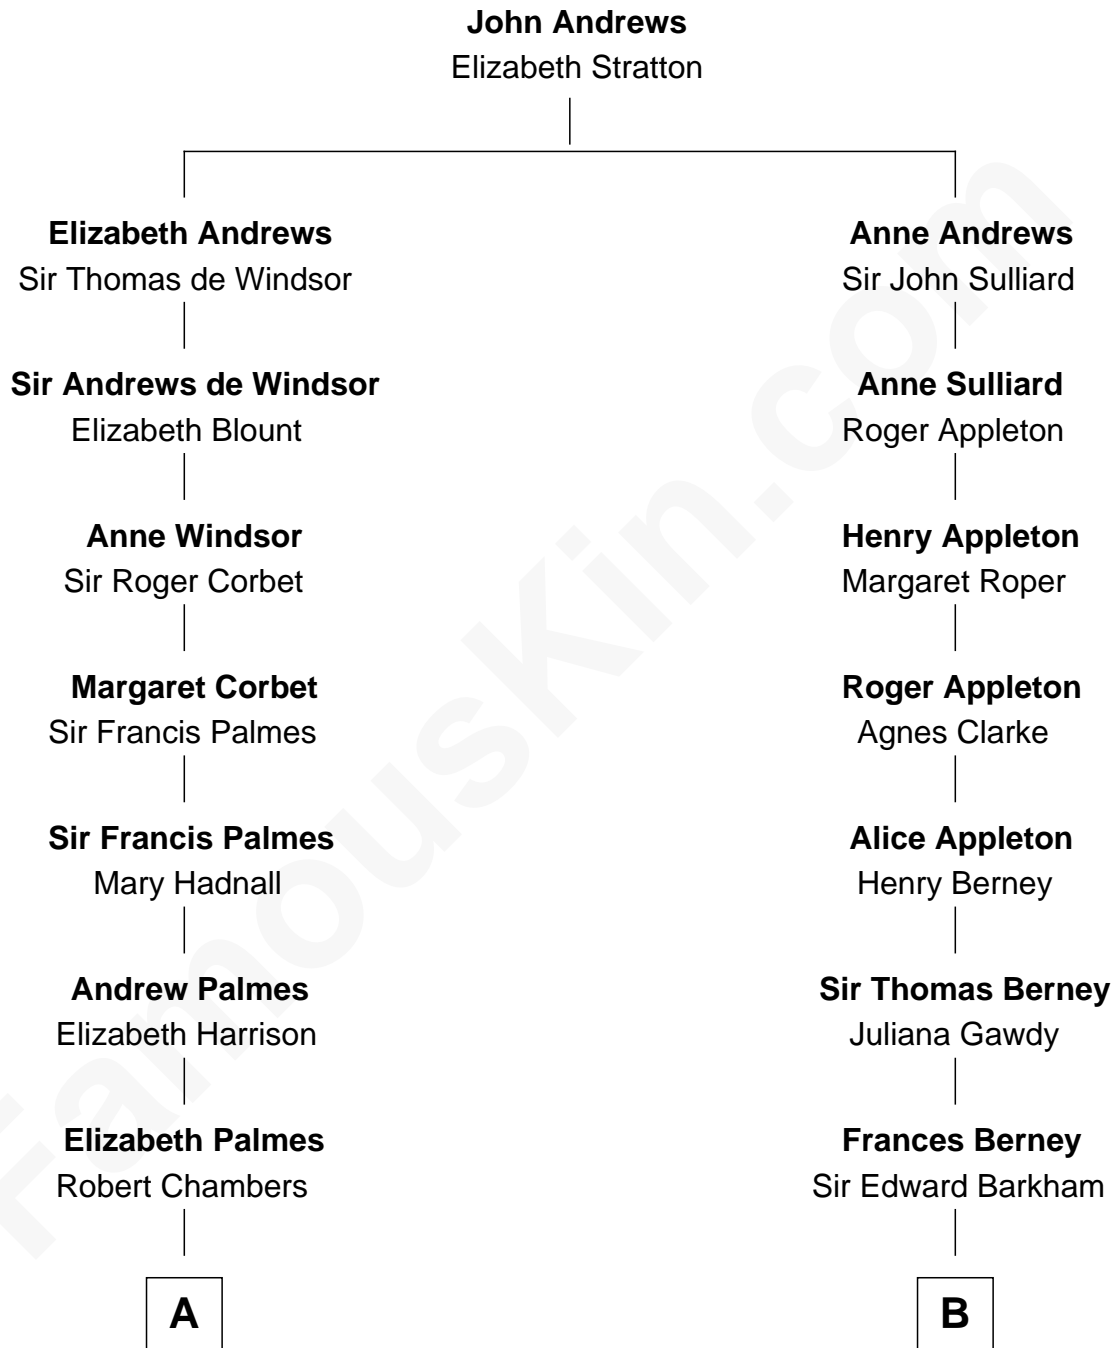

FamousKin.com Relationship Chart of

Benedict Cumberbatch

Movie, Television and Stage Actor

11th cousin 6 times removed of

Henry Lee III

9th Governor of Virginia

A

Charles Chambers
Rebecca Patefield

Rebecca Chambers
Daniel Russell

Richard Russell
Mary Cary

Rebecca Russell
Joseph Cordis

Rebecca Cordis
John Walley Langdon

Joseph Langdon
Louisa Christine Gout

Ida Josephine Langdon
Thomas Bowen Rees

Hélène Gertrude Rees
Henry Alfred Cumberbatch