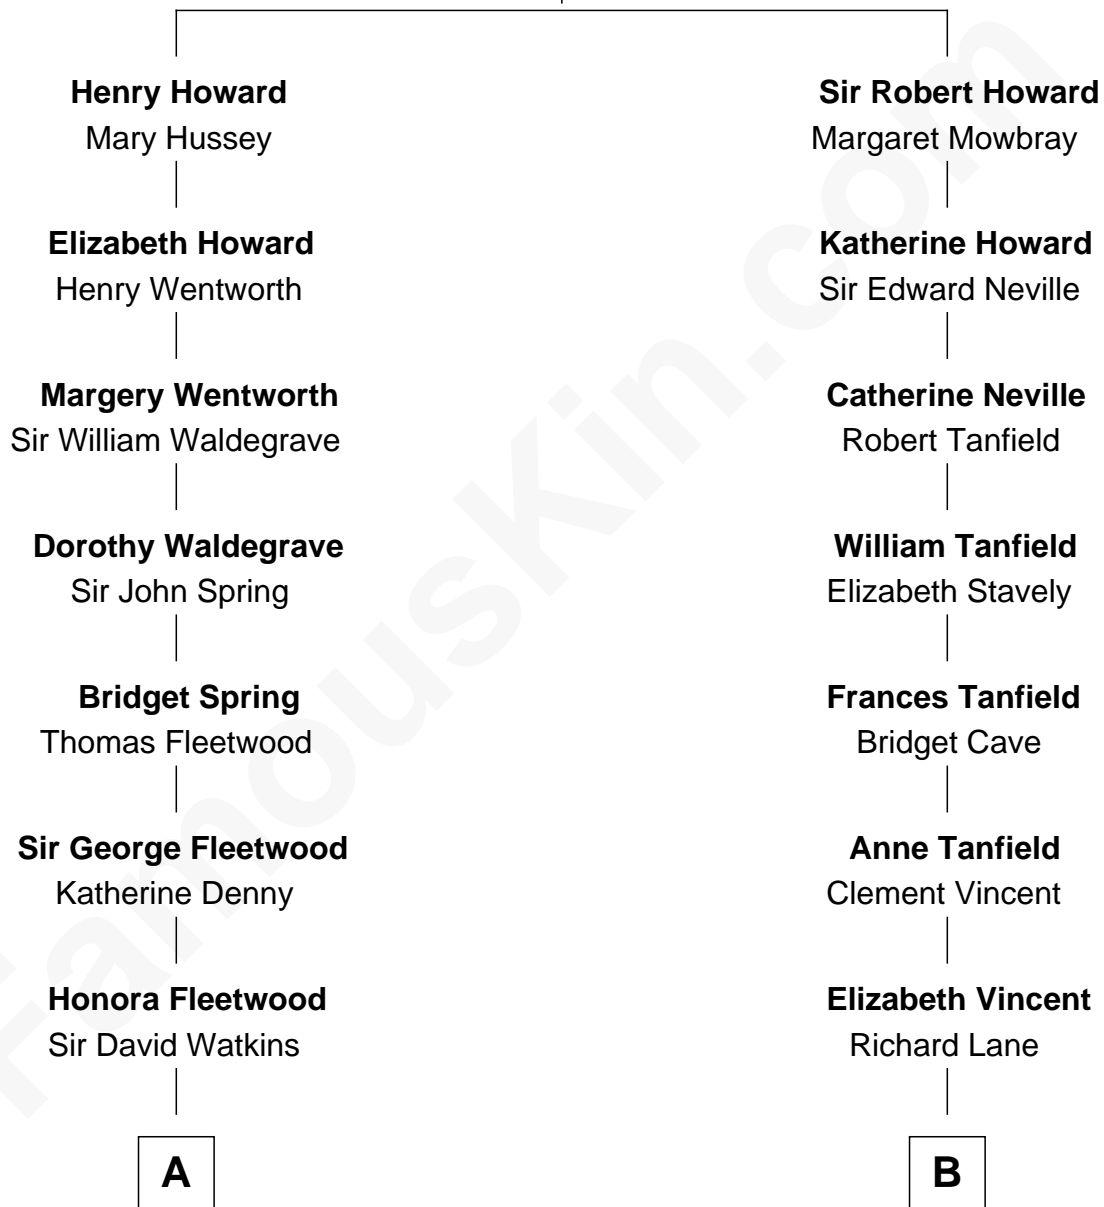

FamousKin.com Relationship Chart of

Benedict Cumberbatch

Movie, Television and Stage Actor

13th cousin 4 times removed of

Henry Lee III

9th Governor of Virginia

Sir John Howard

Alice Tendring

Mary Finney

William Chaloner

Emma Harvey

Caroline Chaloner

Abraham Parry Cumberbatch

Robert William Cumberbatch

Louisa Grace Hanson

Henry Alfred Cumberbatch