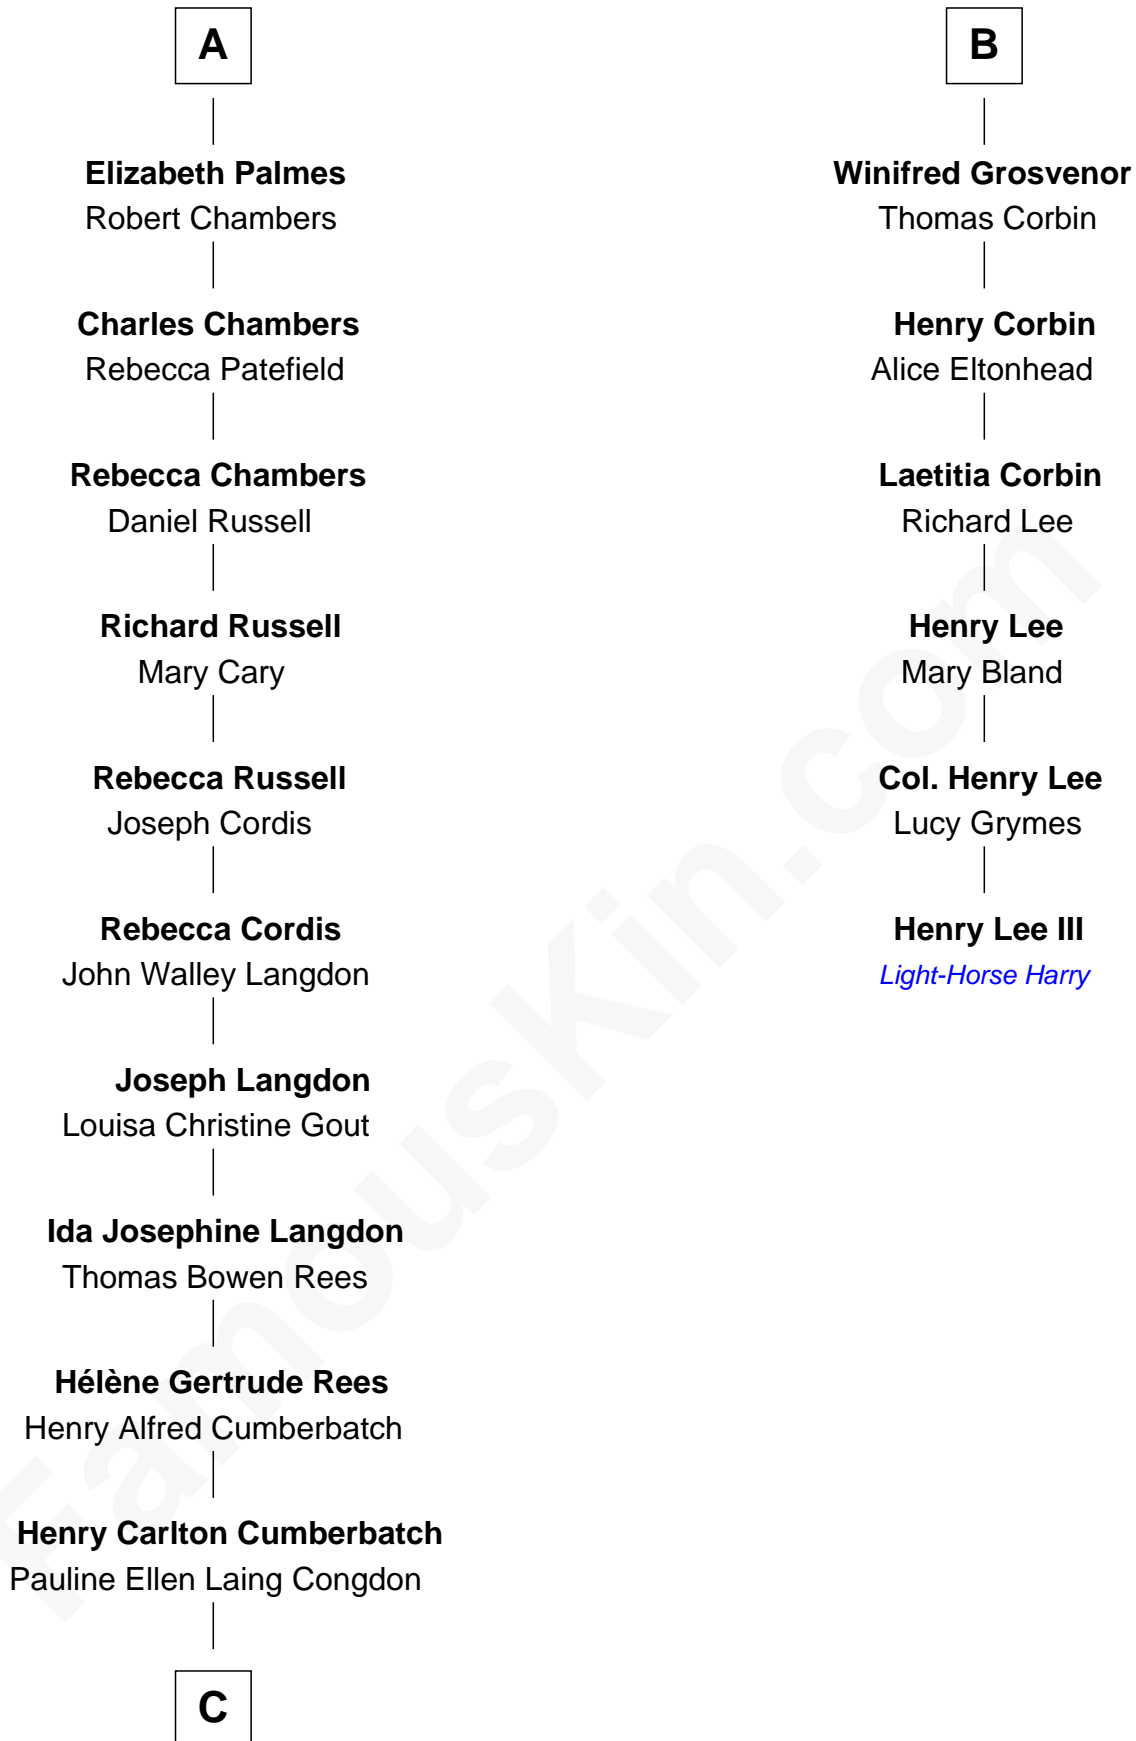

# FamousKin.com Relationship Chart of

**Benedict Cumberbatch**  
*Movie, Television and Stage Actor*

12th cousin 6 times removed of

**Henry Lee III**  
*9th Governor of Virginia*

**Sir Robert Corbet**

Margaret - - - - -

**Sir Roger Corbet**

Elizabeth Hopton

**Sir Richard Corbet**

Elizabeth Devereux

**Sir Robert Corbet**

Elizabeth Vernon

**Sir Roger Corbet**

Anne Windsor

Robert Charlton

**Richard Charlton**

Elizabeth Mainwaring

**William Charlton**

Alicia Horde

**Cecily Charlton**

Richard Morton

**Margery Morton**

Roger Fowke

**Joyce Fowke**

Walter Grosvenor

**Gawen Grosvenor**

Dorothy Pudsey

**B**

**Timothy Carlton Congdon Cumberbatch**

Wanda Ventham