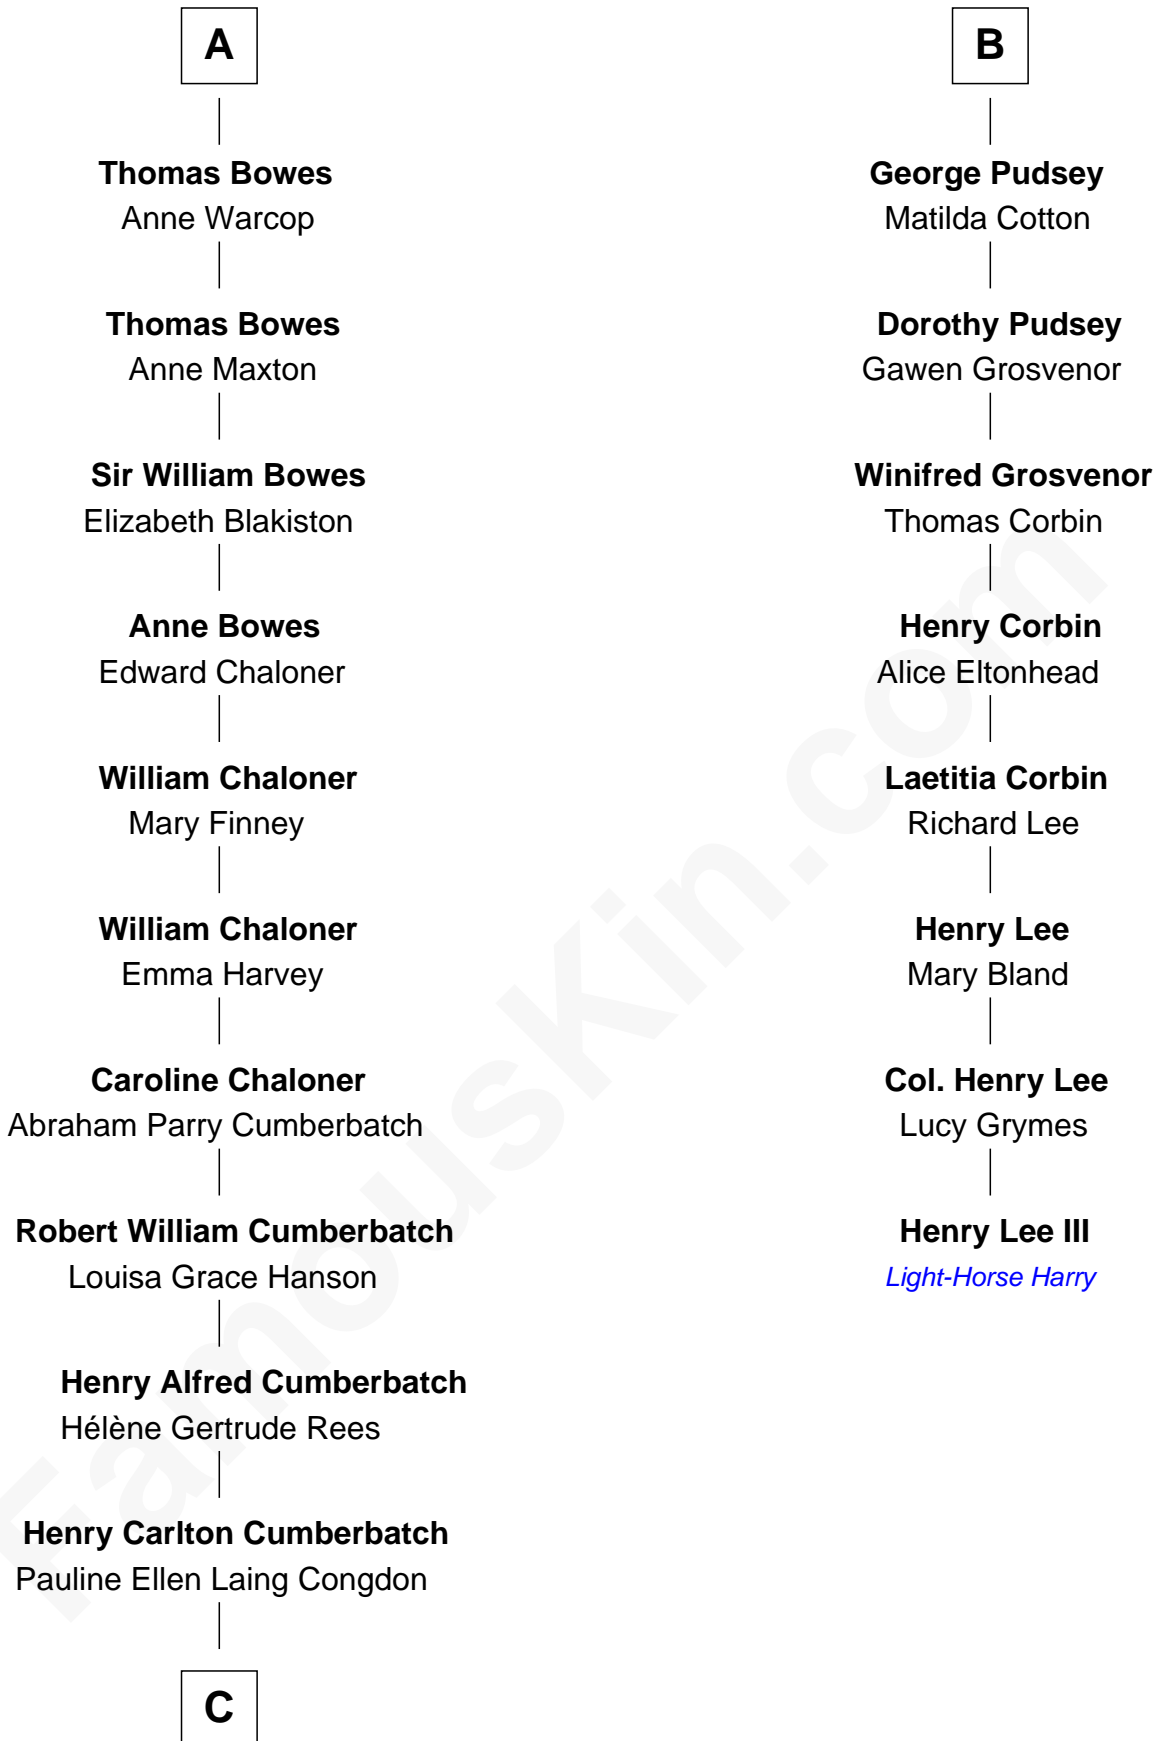

FamousKin.com Relationship Chart of

Benedict Cumberbatch
Movie, Television and Stage Actor

14th cousin 4 times removed of

Henry Lee III
9th Governor of Virginia

Timothy Carlton Congdon Cumberbatch

Wanda Ventham