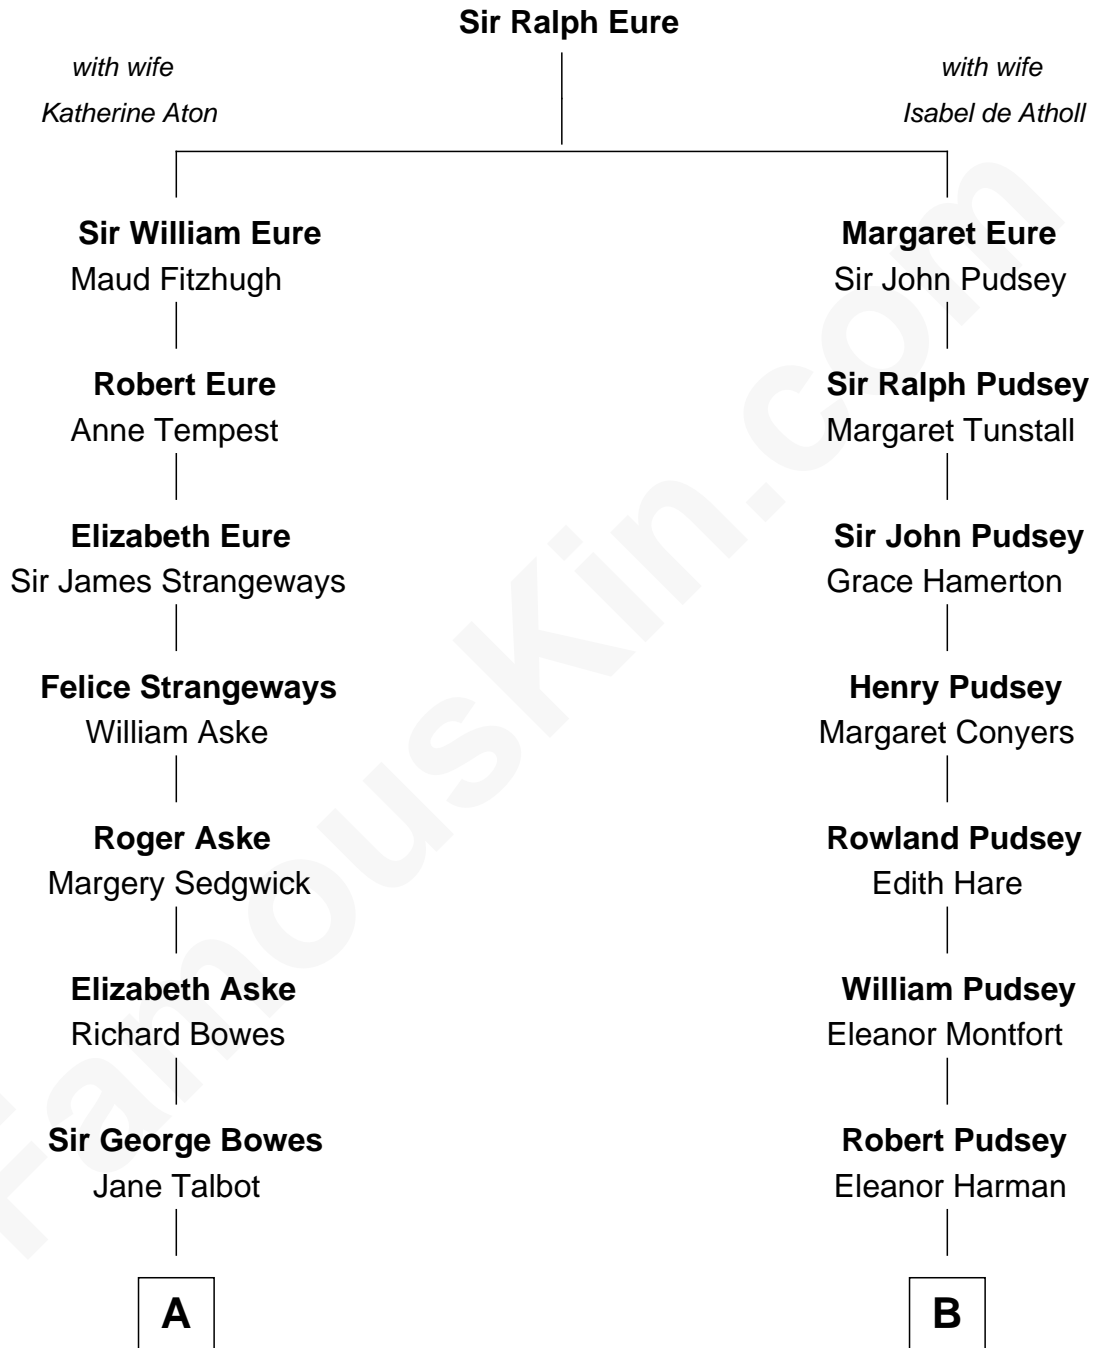

FamousKin.com Relationship Chart of

Benedict Cumberbatch
Movie, Television and Stage Actor

14th cousin 4 times removed of

Henry Lee III
9th Governor of Virginia

Timothy Carlton Congdon Cumberbatch

Wanda Ventham