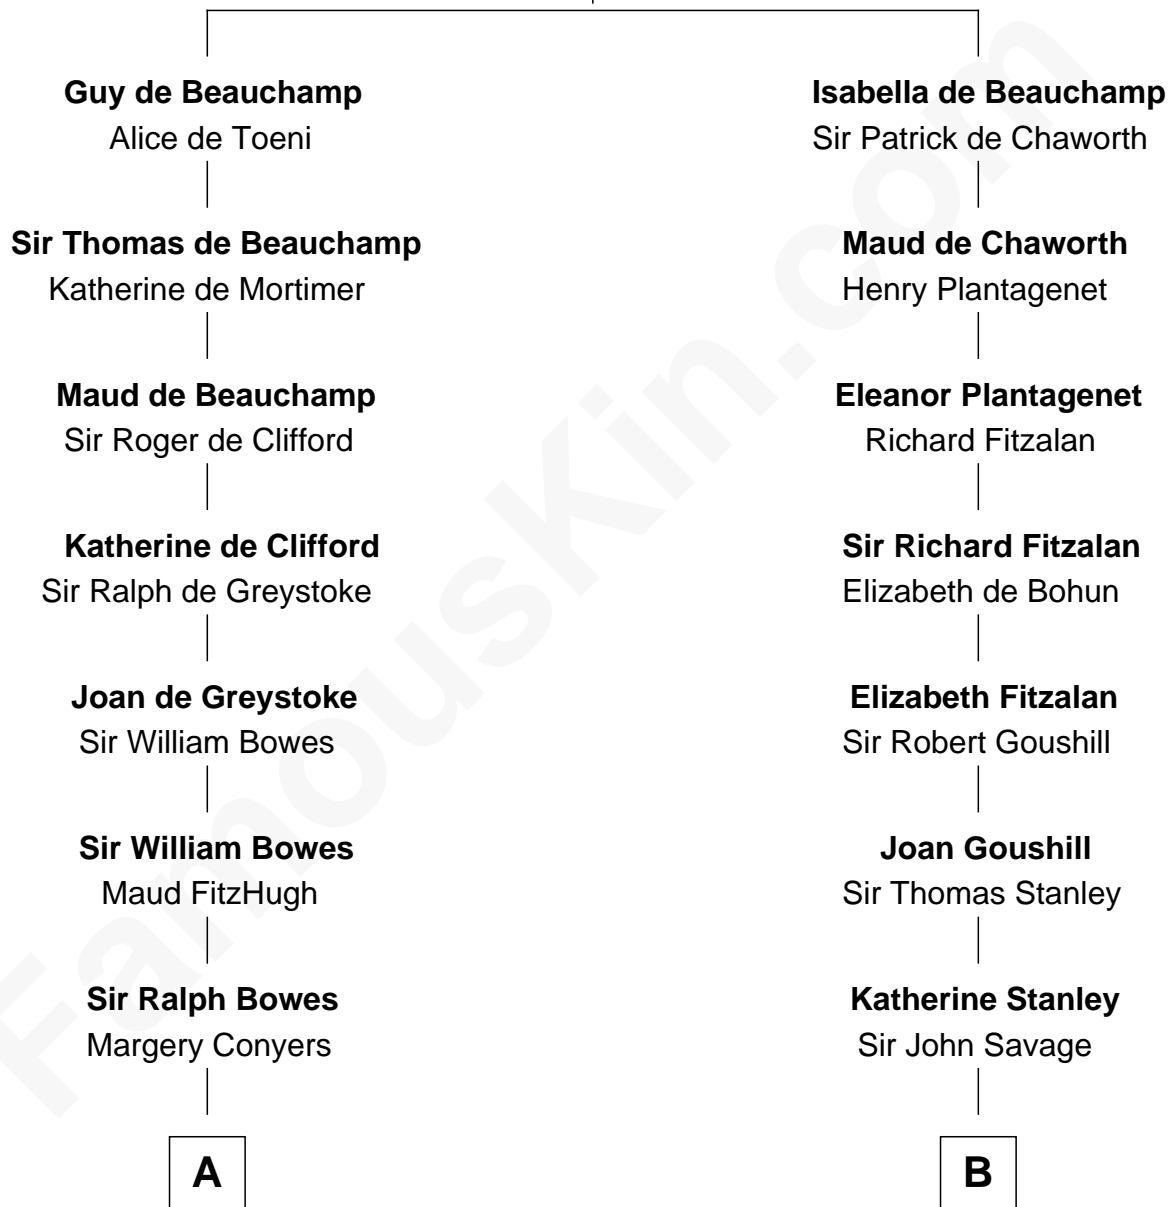

FamousKin.com

Relationship Chart of

Benedict Cumberbatch

Movie, Television and Stage Actor

16th cousin 4 times removed of

Henry Lee III

9th Governor of Virginia

William de Beauchamp

Maud FitzJohn

C

Henry Alfred Cumberbatch

Hélène Gertrude Rees

Henry Carlton Cumberbatch

Pauline Ellen Laing Congdon

Timothy Carlton Congdon Cumberbatch

Wanda Ventham