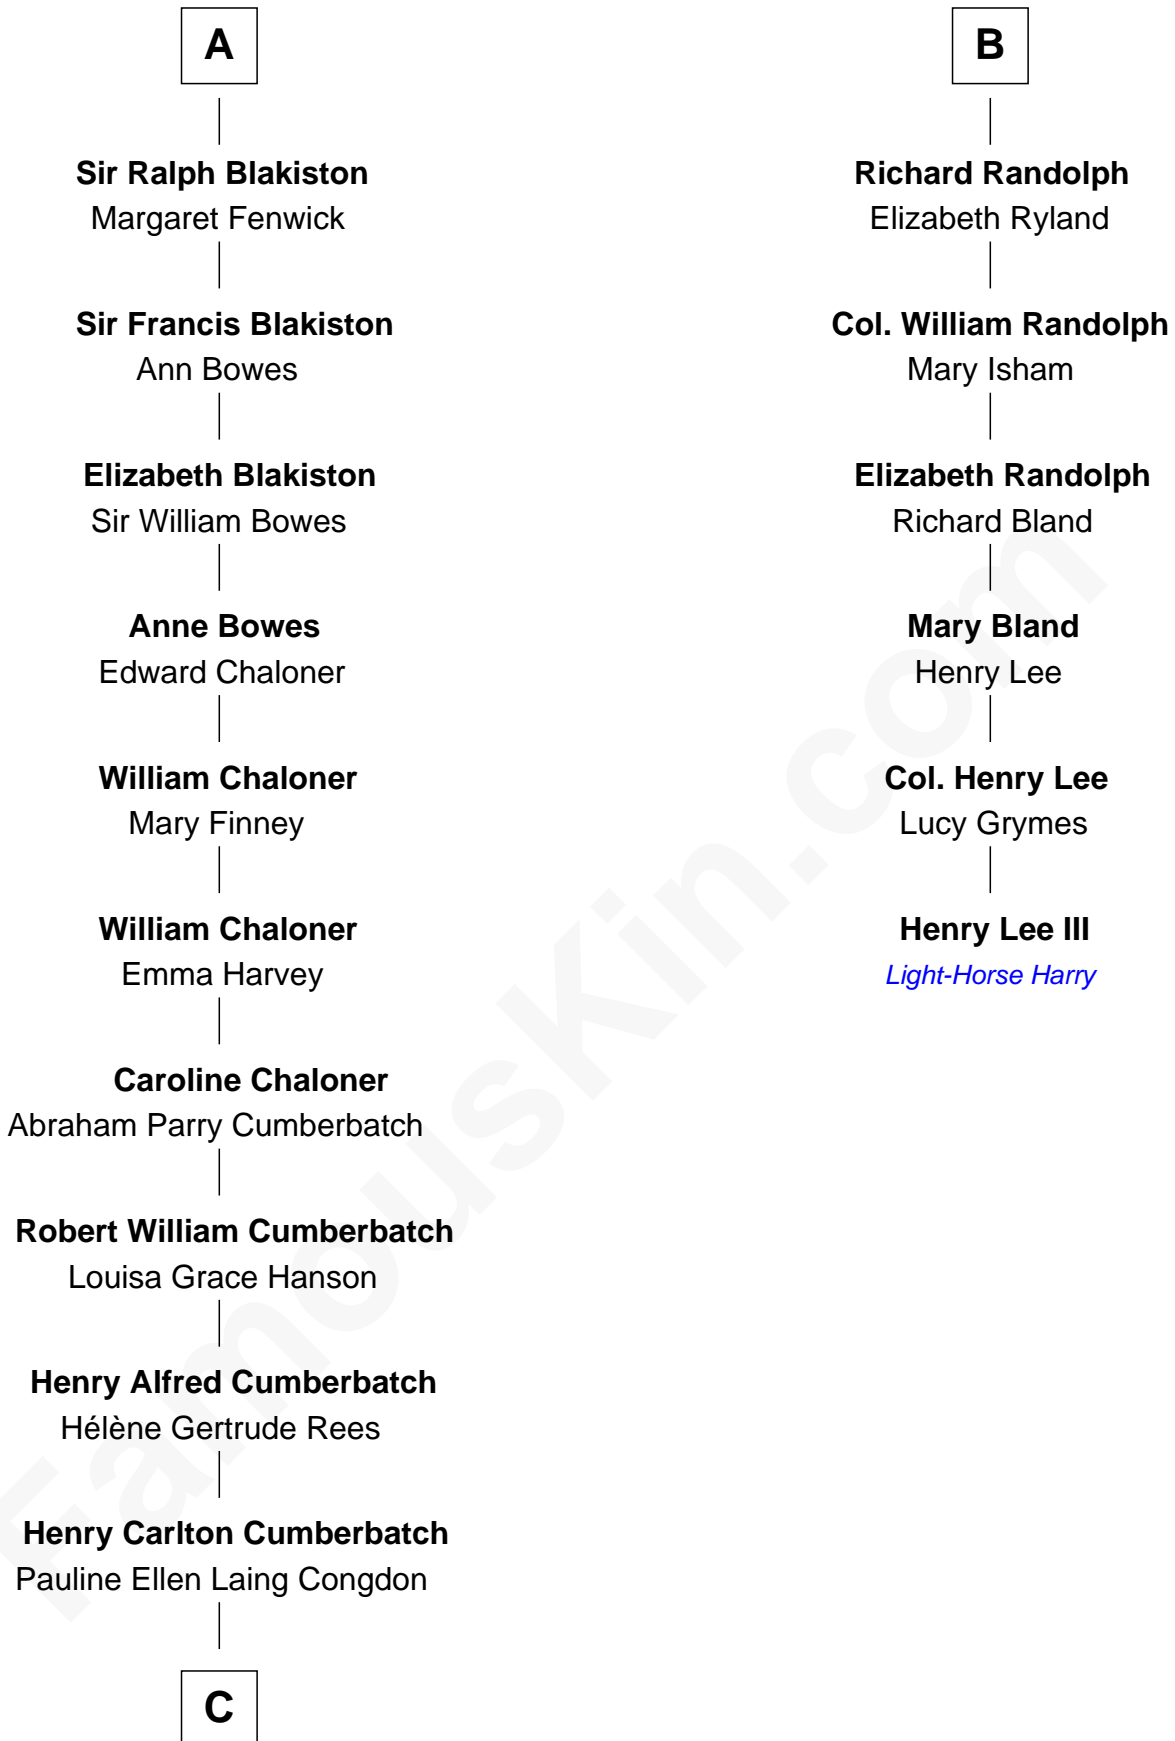

# FamousKin.com Relationship Chart of

**Benedict Cumberbatch**  
*Movie, Television and Stage Actor*

12th cousin 6 times removed of

**Henry Lee III**  
*9th Governor of Virginia*

**Timothy Carlton Congdon Cumberbatch**

Wanda Ventham

**Benedict Cumberbatch**

*Movie, Television and Stage Actor*

FamousKin.com