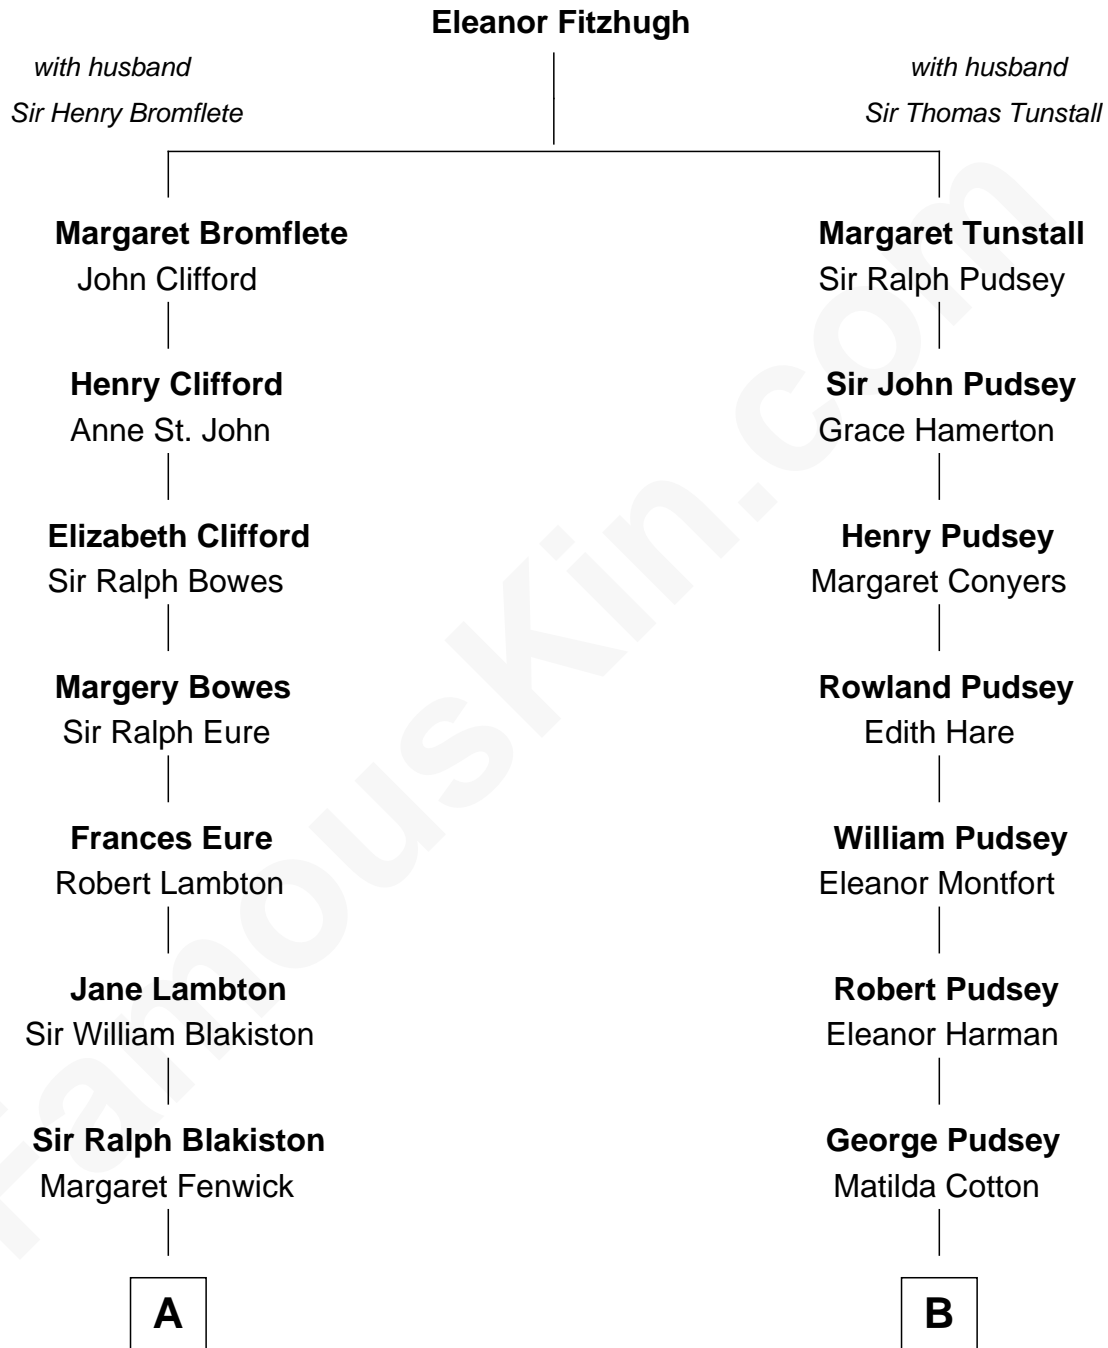

FamousKin.com Relationship Chart of

Benedict Cumberbatch
Movie, Television and Stage Actor

13th cousin 4 times removed of

Henry Lee III
9th Governor of Virginia

A

Sir Francis Blakiston

Ann Bowes

Elizabeth Blakiston