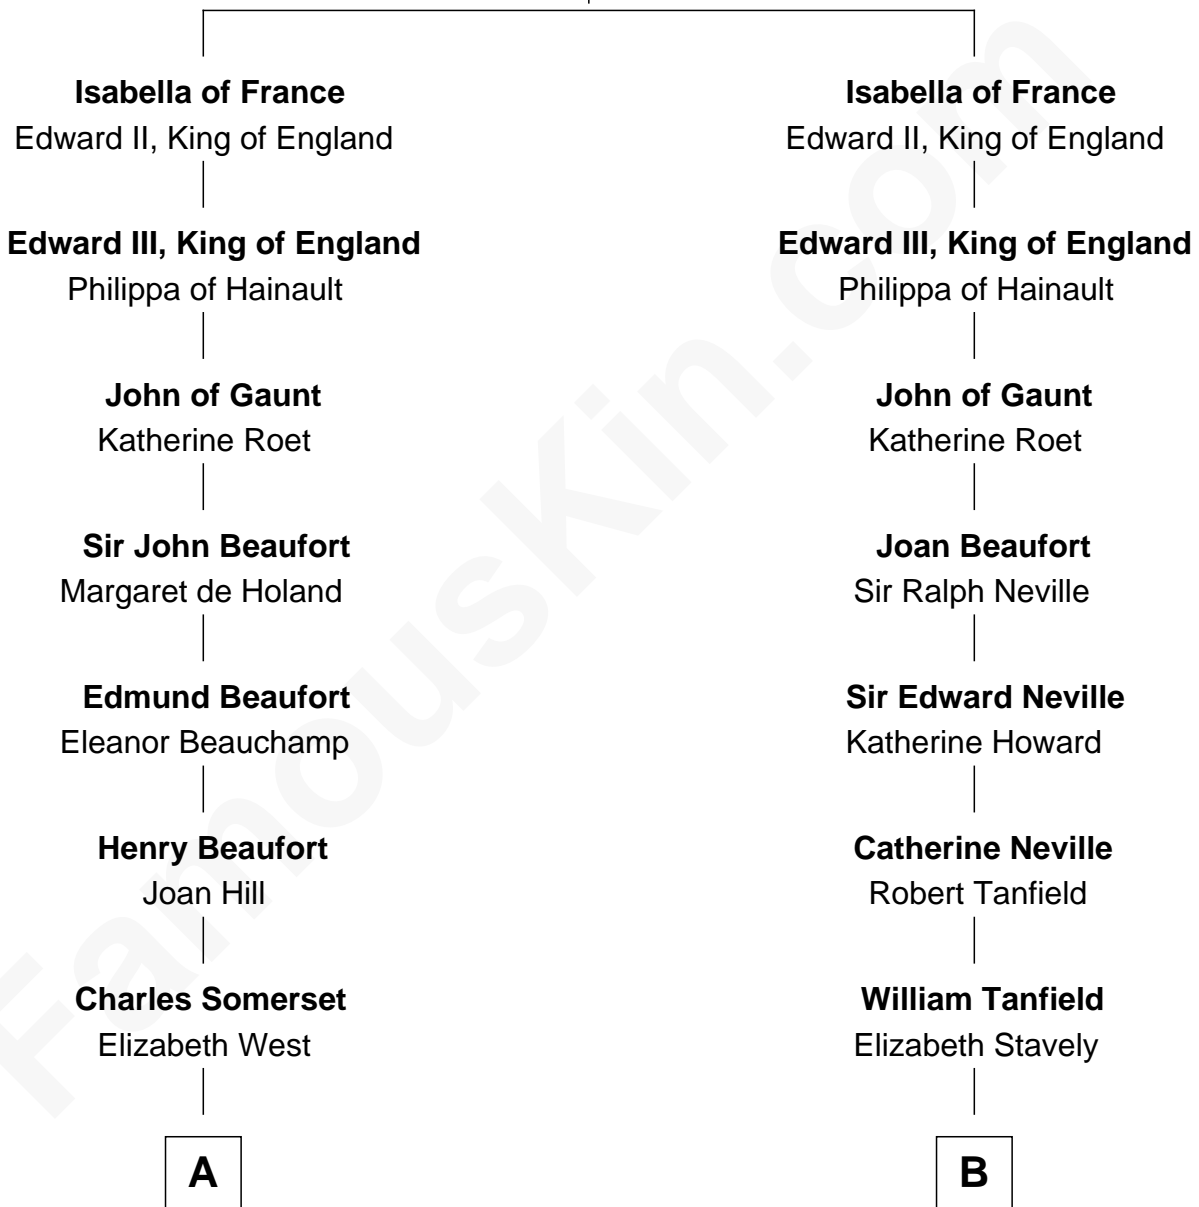

FamousKin.com Relationship Chart of

Benedict Cumberbatch
Movie, Television and Stage Actor

16th cousin 5 times removed of

Henry Lee III
9th Governor of Virginia

King Philip IV of France
Joan of Navarre

C

Robert William Cumberbatch

Louisa Grace Hanson

Henry Alfred Cumberbatch

Hélène Gertrude Rees

Henry Carlton Cumberbatch

Pauline Ellen Laing Congdon

Timothy Carlton Congdon Cumberbatch

Wanda Ventham

Benedict Cumberbatch