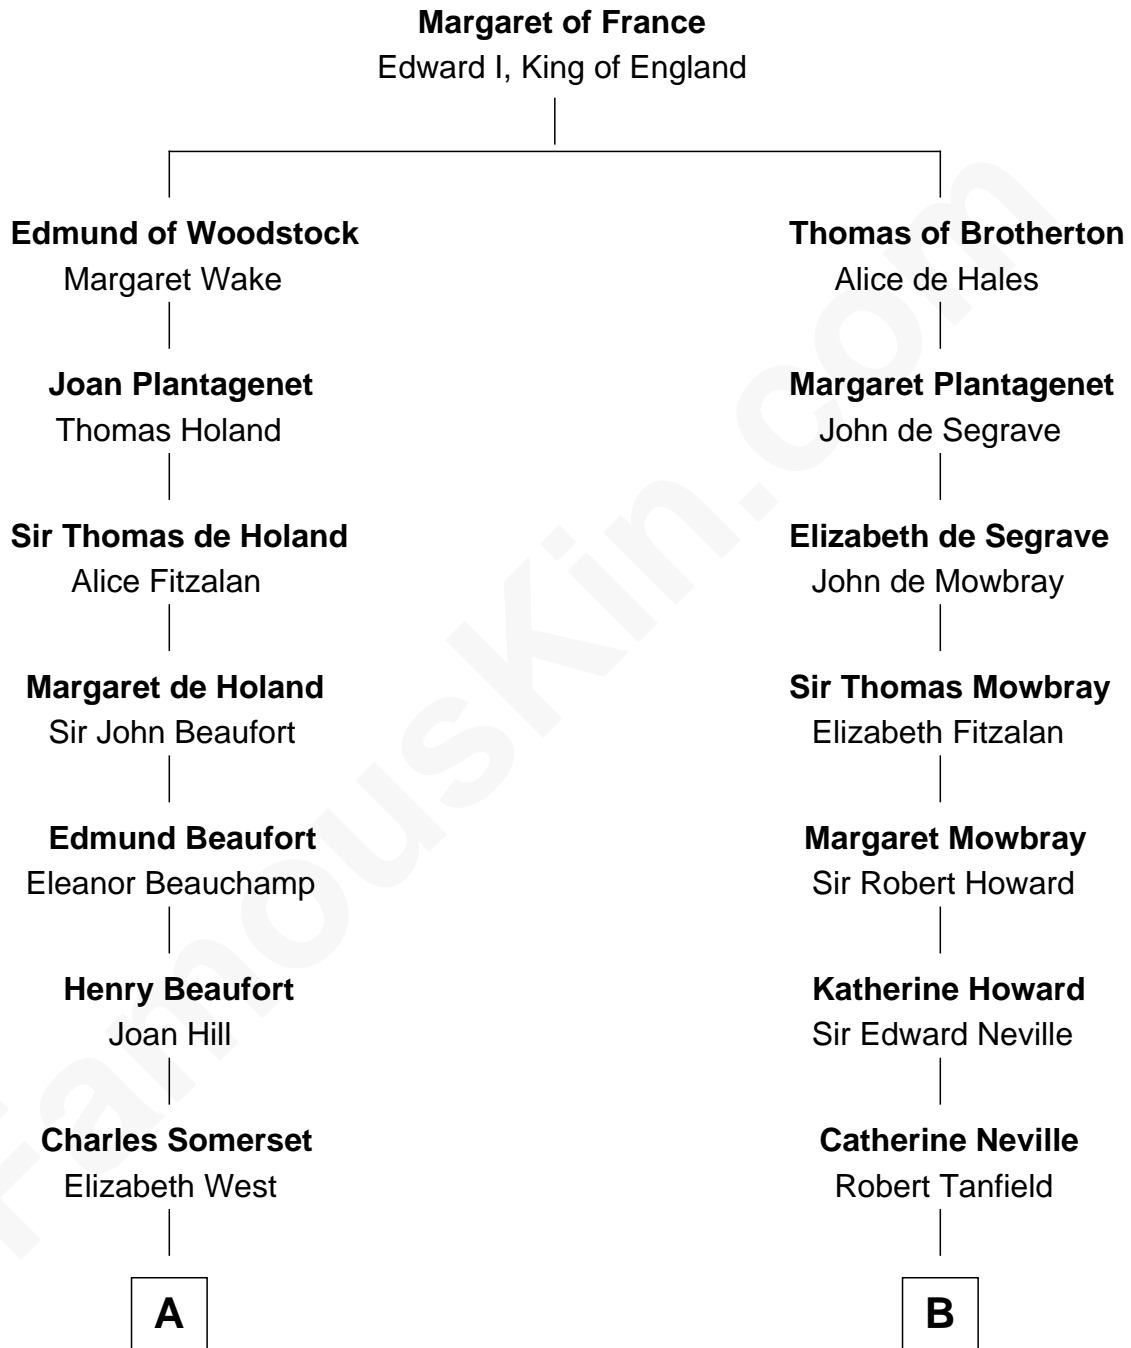

FamousKin.com

Relationship Chart of

Benedict Cumberbatch

Movie, Television and Stage Actor

17th cousin 4 times removed of

Henry Lee III

9th Governor of Virginia

C

Robert William Cumberbatch

Louisa Grace Hanson

Henry Alfred Cumberbatch

Hélène Gertrude Rees

Henry Carlton Cumberbatch

Pauline Ellen Laing Congdon

Timothy Carlton Congdon Cumberbatch

Wanda Ventham