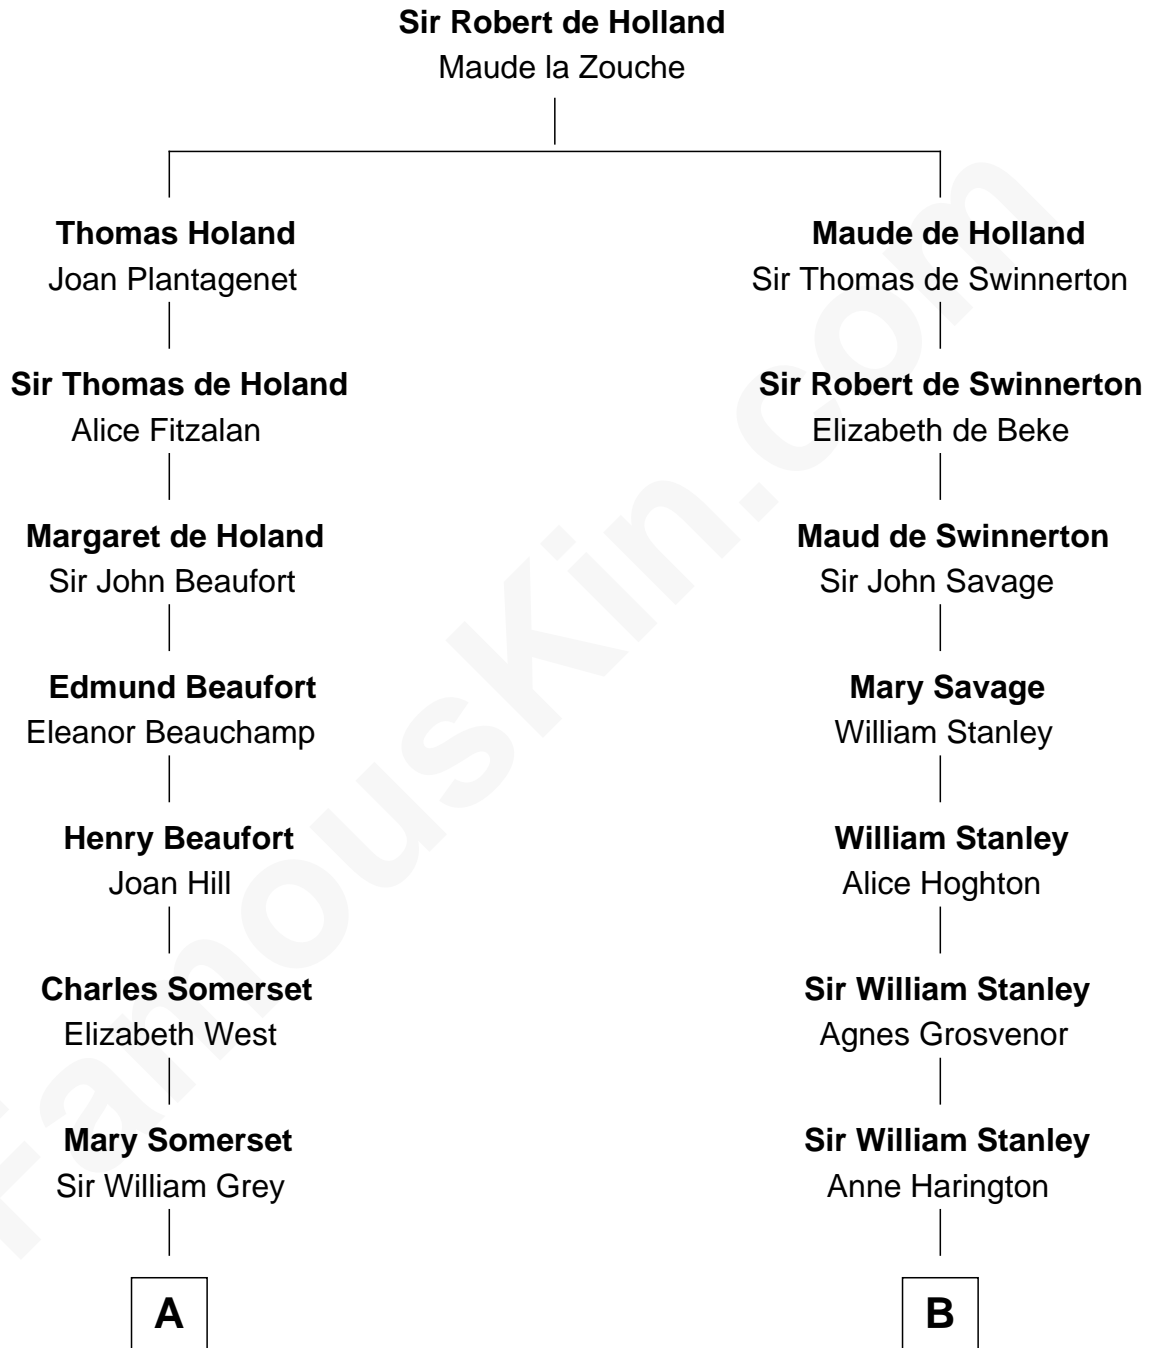

FamousKin.com Relationship Chart of

Benedict Cumberbatch
Movie, Television and Stage Actor

14th cousin 6 times removed of

Henry Lee III
9th Governor of Virginia

C

Henry Alfred Cumberbatch

Hélène Gertrude Rees

Henry Carlton Cumberbatch

Pauline Ellen Laing Congdon

Timothy Carlton Congdon Cumberbatch

Wanda Ventham

Benedict Cumberbatch

Movie, Television and Stage Actor

FamousKin.com