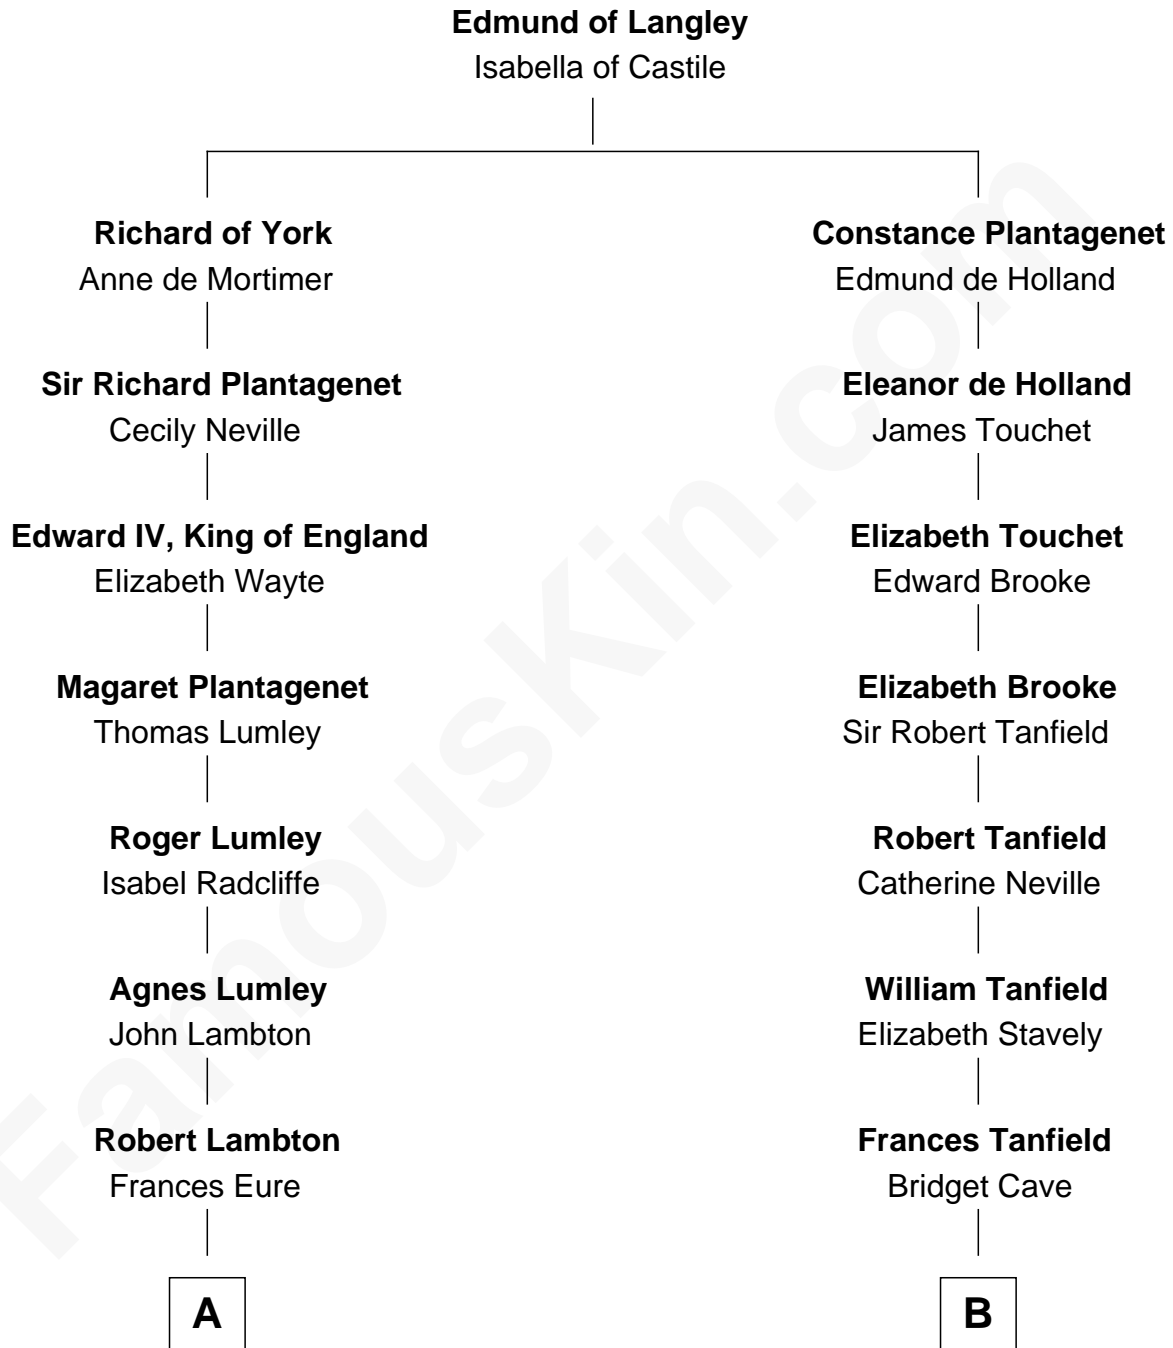

FamousKin.com Relationship Chart of

Benedict Cumberbatch
Movie, Television and Stage Actor

15th cousin 4 times removed of

Henry Lee III
9th Governor of Virginia

C

Henry Carlton Cumberbatch

Pauline Ellen Laing Congdon

Timothy Carlton Congdon Cumberbatch

Wanda Ventham

Benedict Cumberbatch

Movie, Television and Stage Actor

FamousKin.com