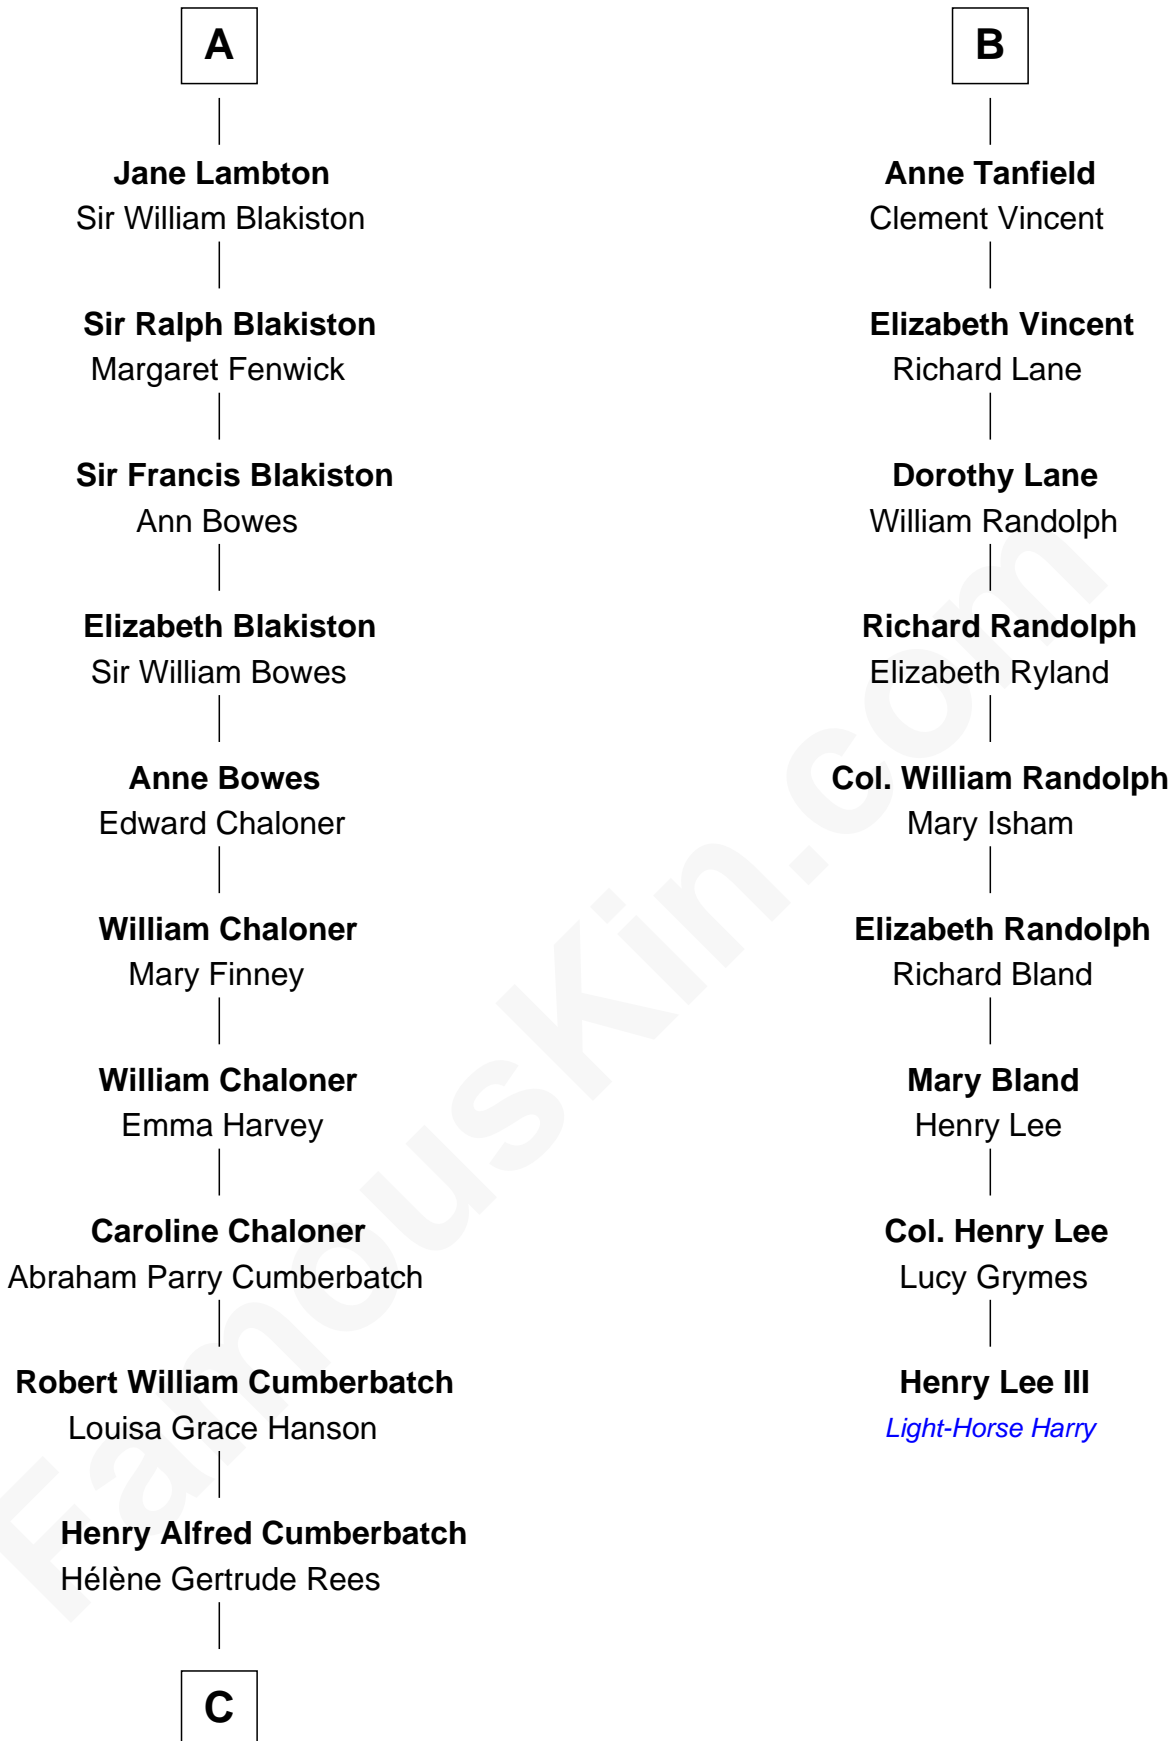

FamousKin.com Relationship Chart of

Benedict Cumberbatch
Movie, Television and Stage Actor

15th cousin 4 times removed of

Henry Lee III
9th Governor of Virginia

C

Henry Carlton Cumberbatch

Pauline Ellen Laing Congdon