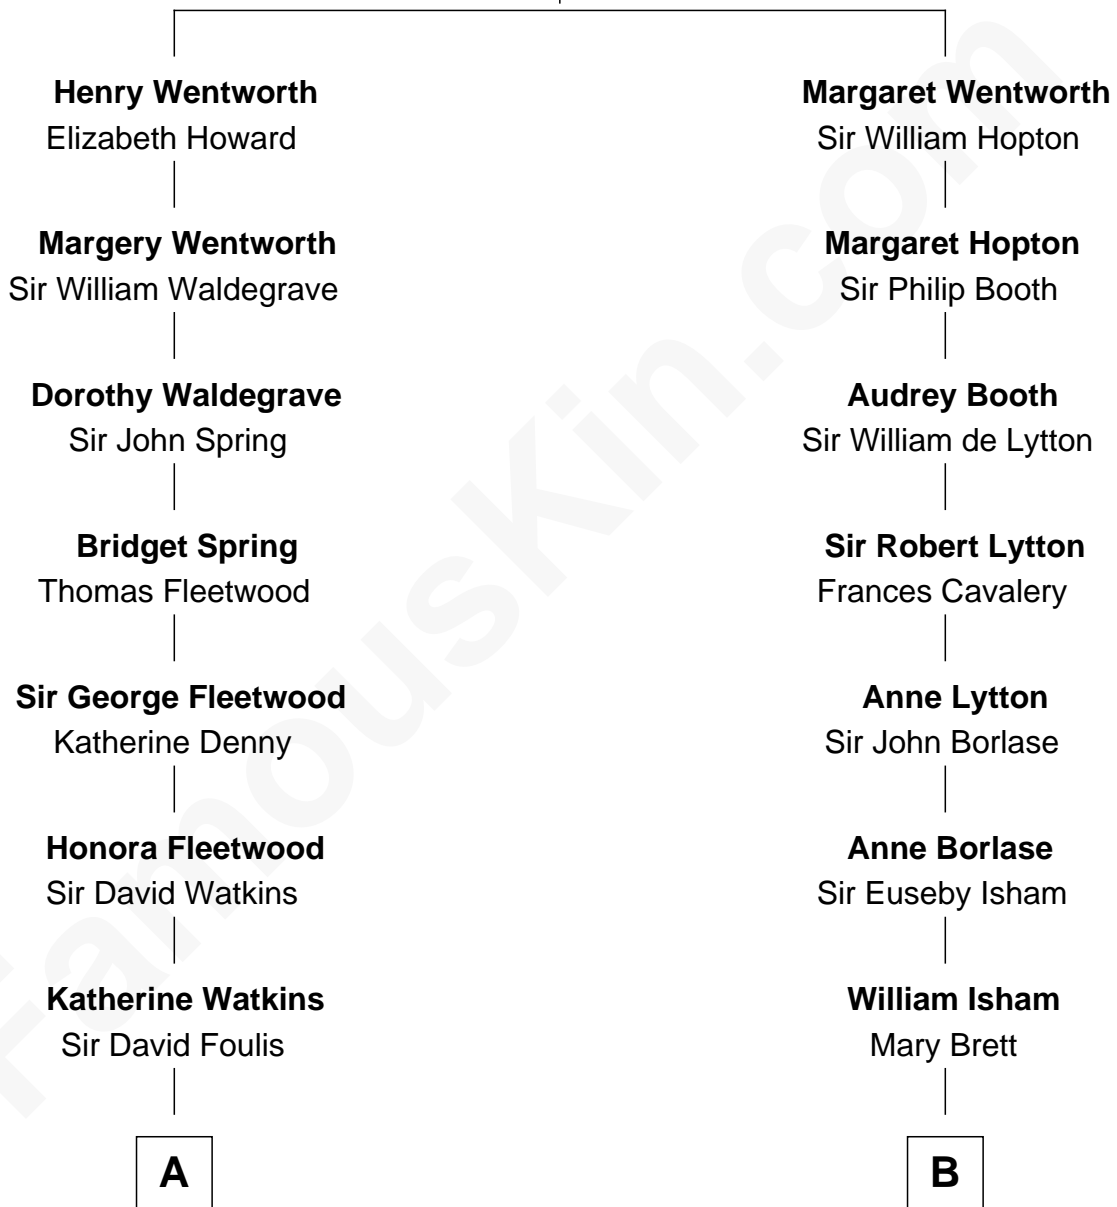

# FamousKin.com Relationship Chart of

**Benedict Cumberbatch**

*Movie, Television and Stage Actor*

12th cousin 4 times removed of

**Henry Lee III**

*9th Governor of Virginia*

**Sir Roger Wentworth**

Margery Despencer

**A**

**Honora Foulis**  
William Chaloner

**Edward Chaloner**  
Anne Bowes

**William Chaloner**  
Mary Finney

**William Chaloner**  
Emma Harvey

**Caroline Chaloner**  
Abraham Parry Cumberbatch

**Robert William Cumberbatch**  
Louisa Grace Hanson

**Henry Alfred Cumberbatch**  
Hélène Gertrude Rees

**Henry Carlton Cumberbatch**  
Pauline Ellen Laing Congdon

**Timothy Carlton Congdon Cumberbatch**  
Wanda Ventham

**Benedict Cumberbatch**  
*Movie, Television and Stage Actor*