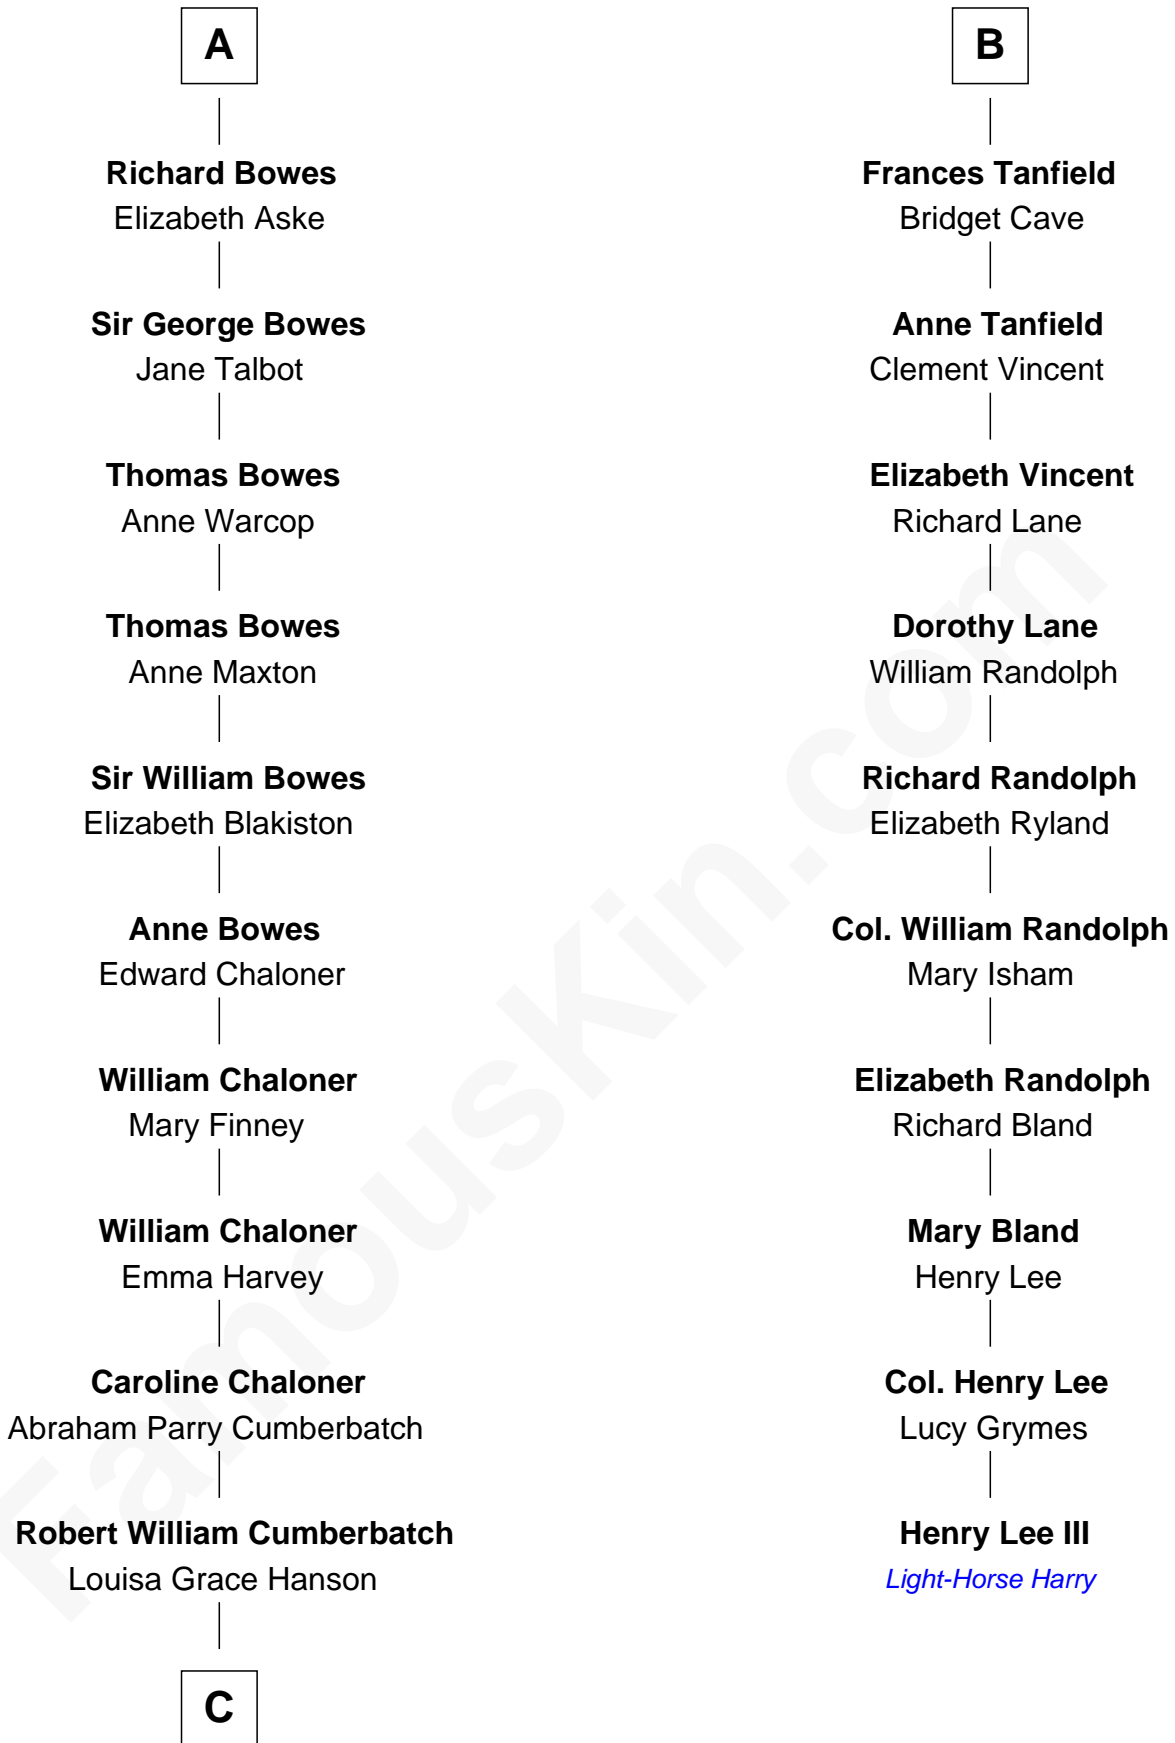

# FamousKin.com Relationship Chart of

**Benedict Cumberbatch**  
*Movie, Television and Stage Actor*

16th cousin 4 times removed of

**Henry Lee III**  
*9th Governor of Virginia*

**C**

Henry Alfred Cumberbatch

Hélène Gertrude Rees

Henry Carlton Cumberbatch

Pauline Ellen Laing Congdon

Timothy Carlton Congdon Cumberbatch

Wanda Ventham

**Benedict Cumberbatch**

*Movie, Television and Stage Actor*

FamousKin.com