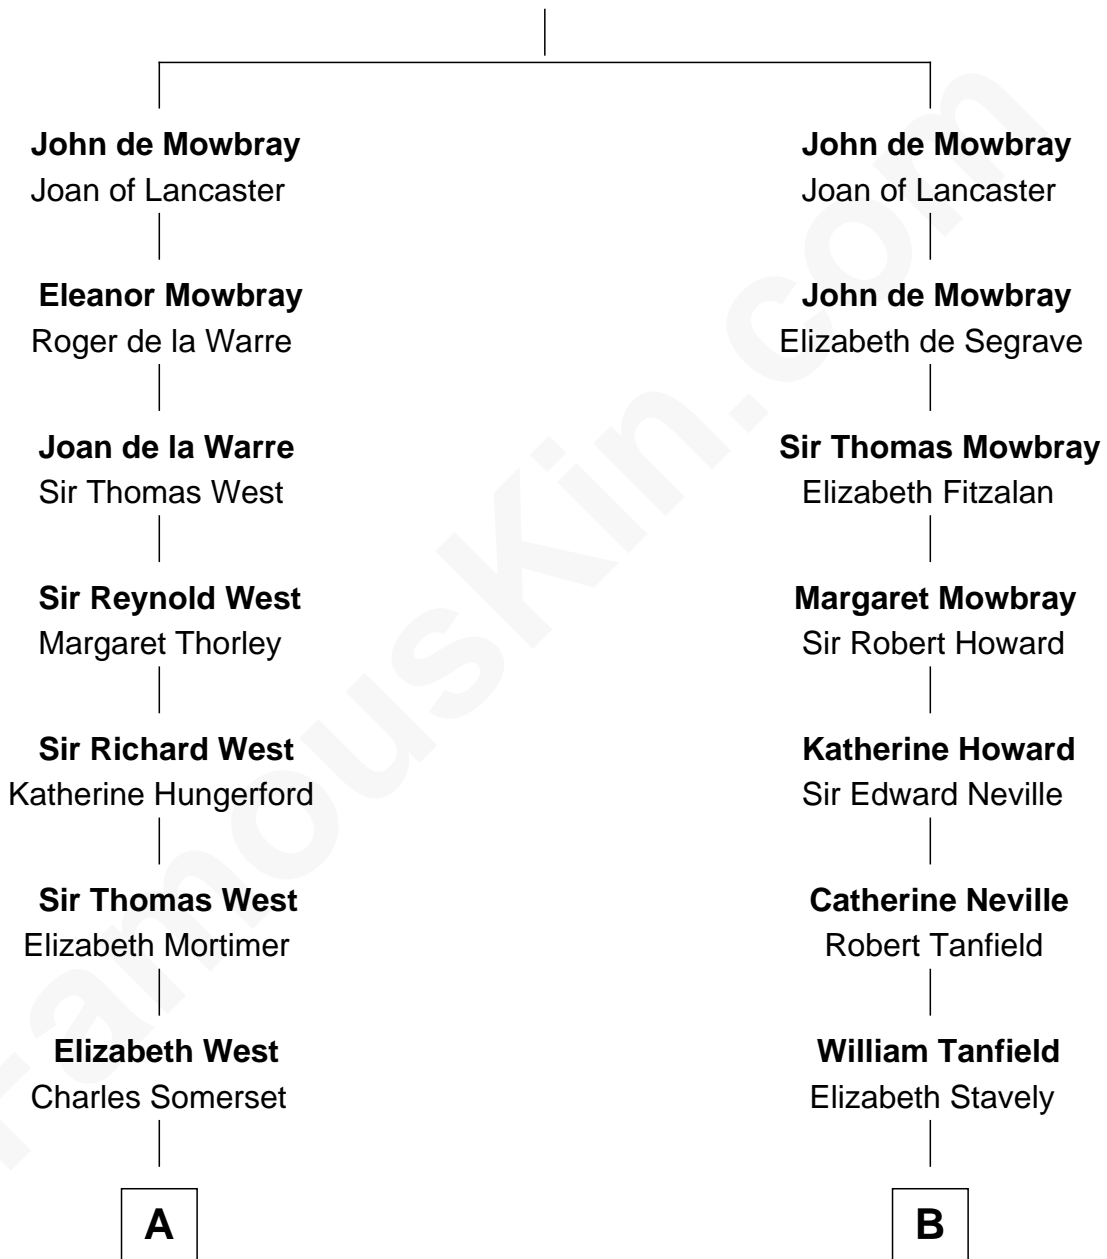

FamousKin.com Relationship Chart of

Benedict Cumberbatch
Movie, Television and Stage Actor

16th cousin 5 times removed of

Henry Lee III
9th Governor of Virginia

Sir John de Mowbray
Aline de Braiose

C

Robert William Cumberbatch

Louisa Grace Hanson

Henry Alfred Cumberbatch

Hélène Gertrude Rees

Henry Carlton Cumberbatch

Pauline Ellen Laing Congdon

Timothy Carlton Congdon Cumberbatch

Wanda Ventham

Benedict Cumberbatch