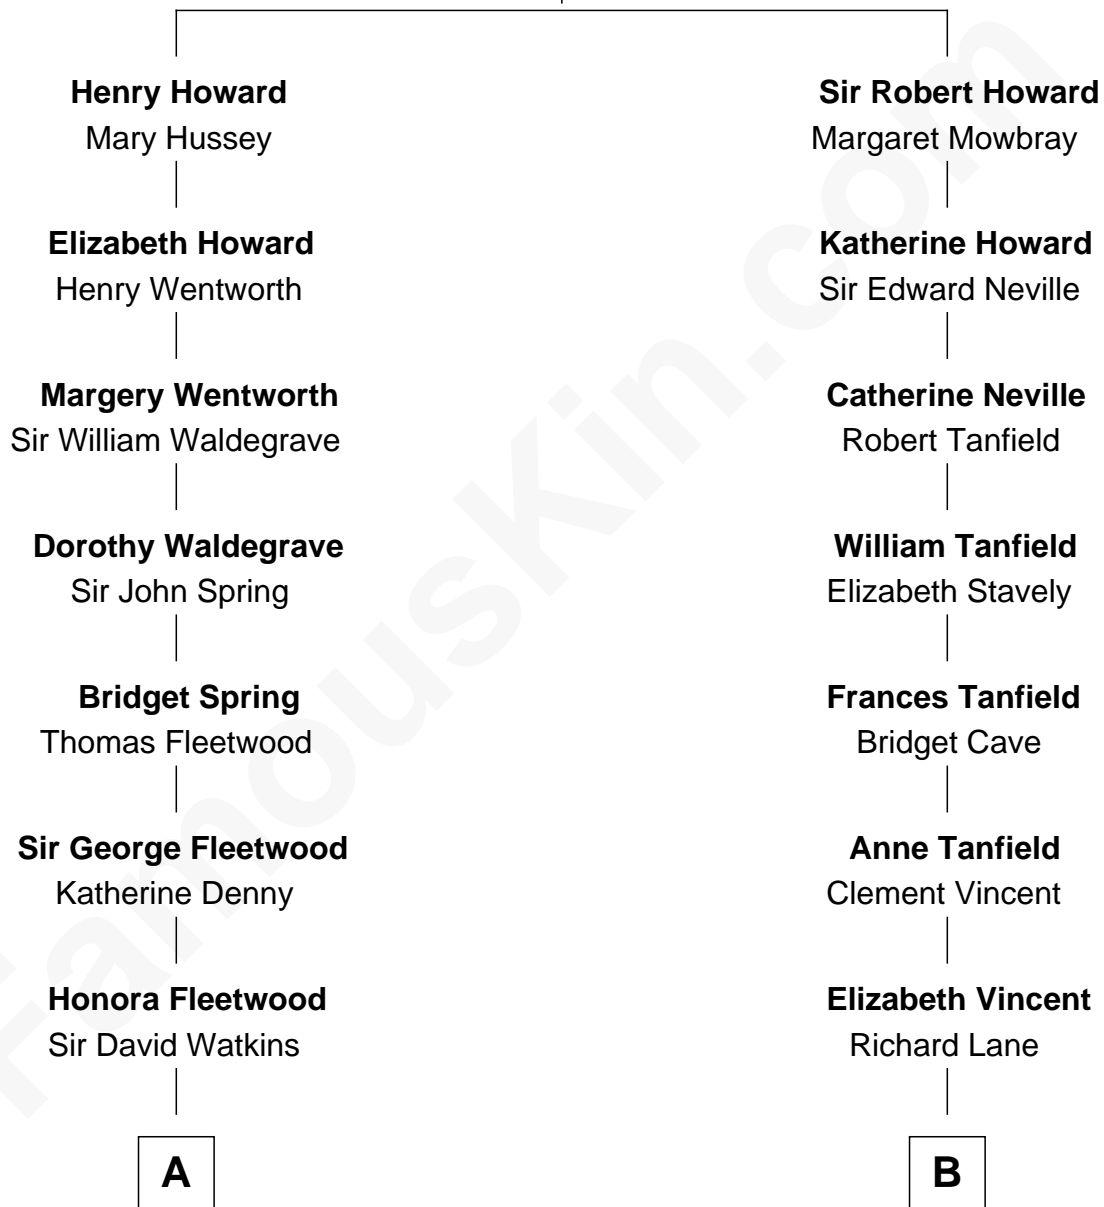

FamousKin.com Relationship Chart of

Benedict Cumberbatch

Movie, Television and Stage Actor

14th cousin 3 times removed of

General Robert E. Lee

Confederate Army - U.S. Civil War

Sir John Howard

Alice Tendring

Mary Finney

William Chaloner

Emma Harvey

Caroline Chaloner

Abraham Parry Cumberbatch

Robert William Cumberbatch

Louisa Grace Hanson

Henry Alfred Cumberbatch