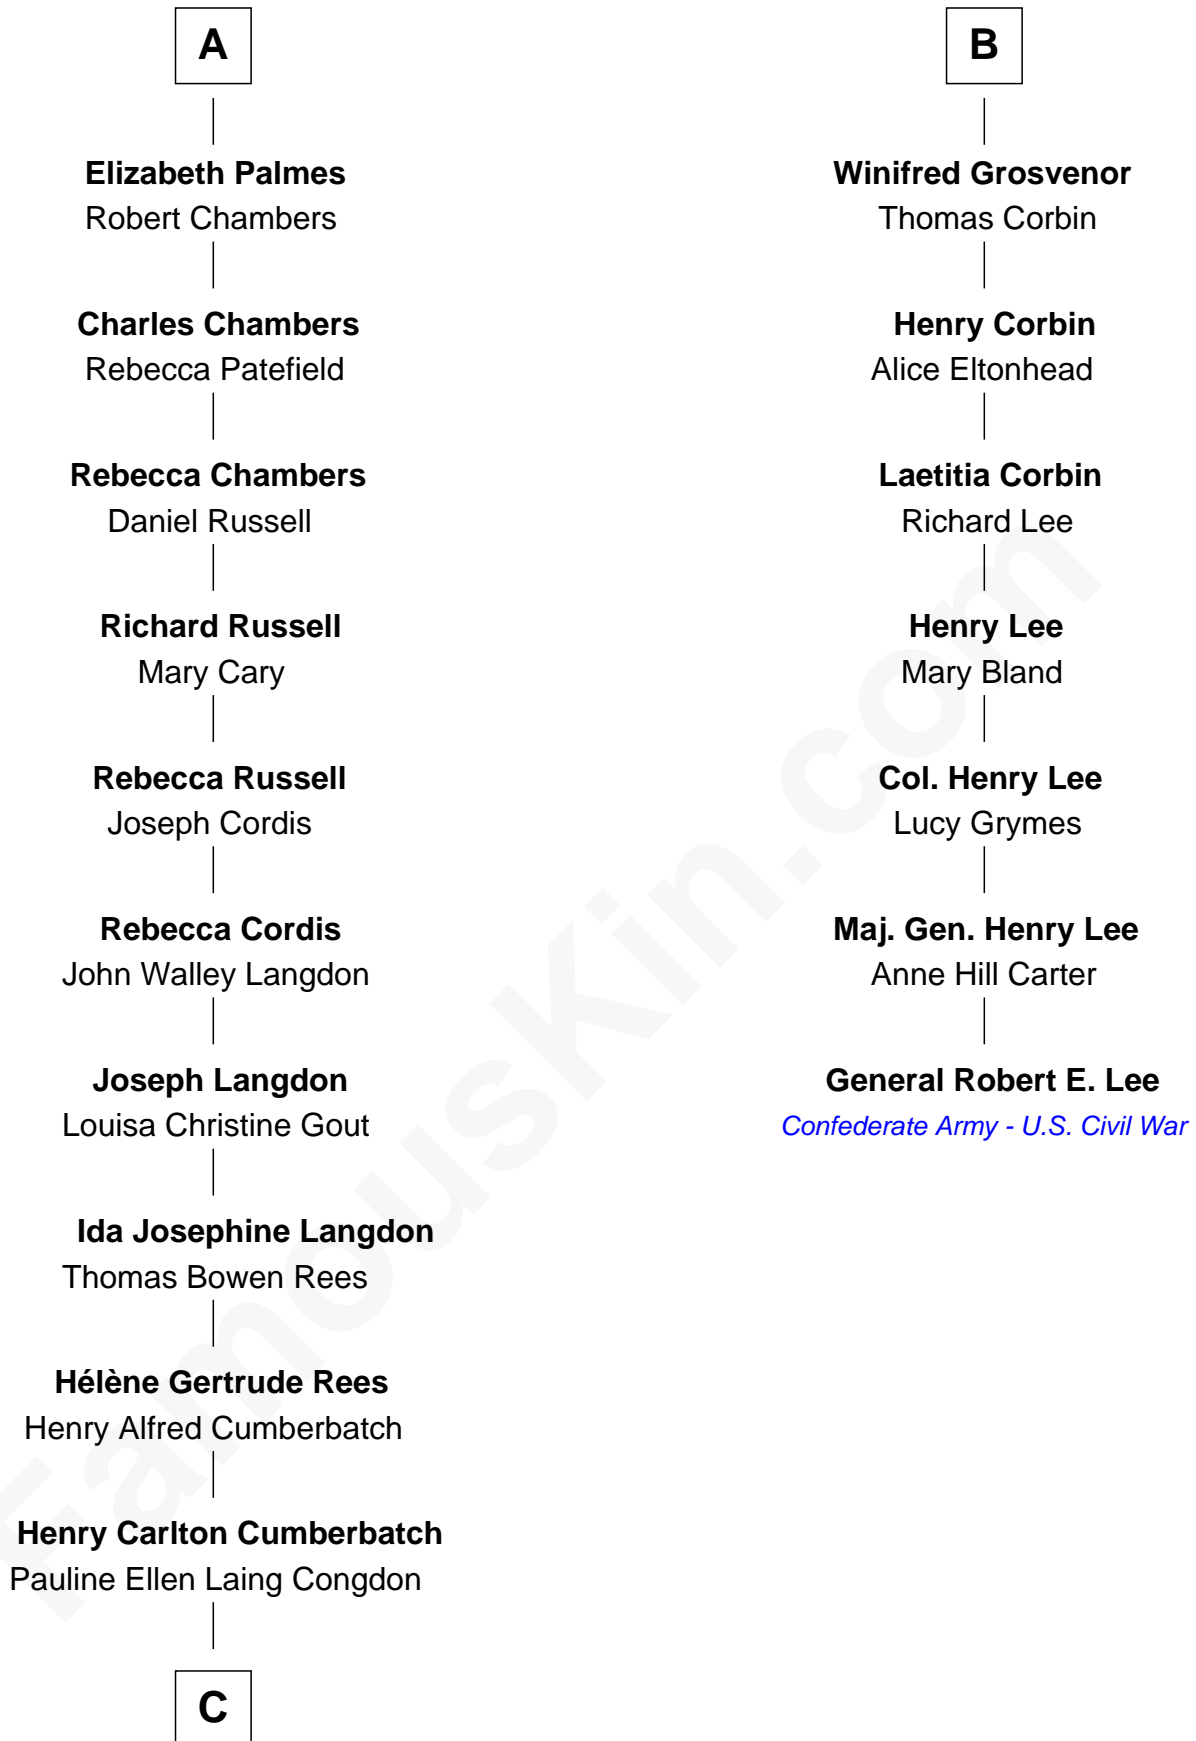

FamousKin.com Relationship Chart of

Benedict Cumberbatch
Movie, Television and Stage Actor

13th cousin 5 times removed of

General Robert E. Lee
Confederate Army - U.S. Civil War

Timothy Carlton Congdon Cumberbatch