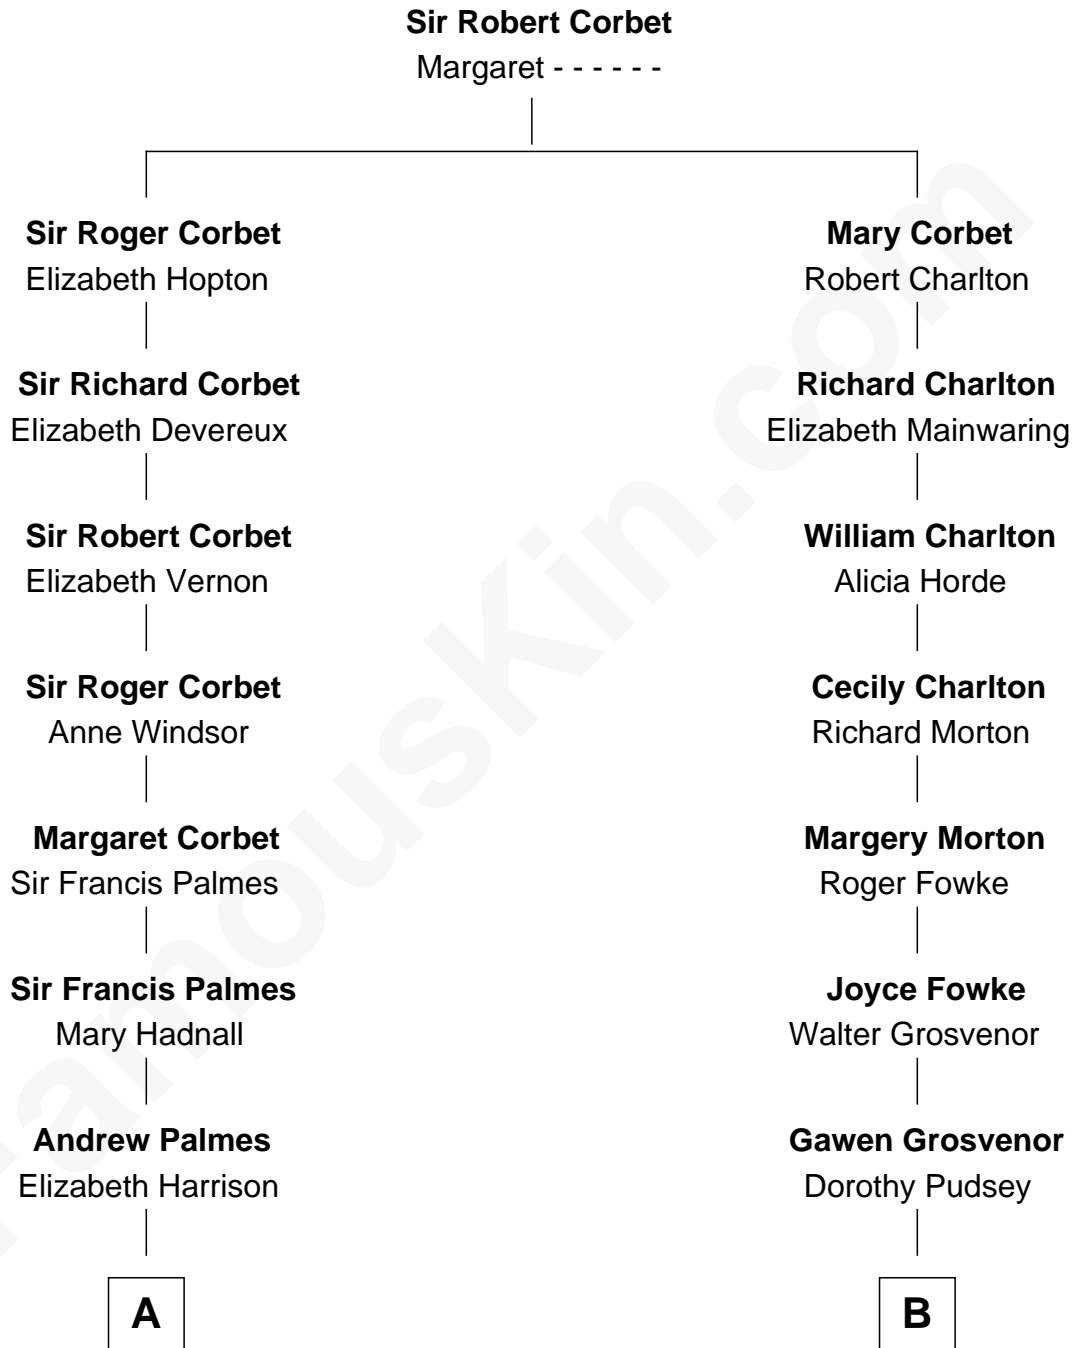

FamousKin.com Relationship Chart of

Benedict Cumberbatch
Movie, Television and Stage Actor

13th cousin 5 times removed of

General Robert E. Lee
Confederate Army - U.S. Civil War

Timothy Carlton Congdon Cumberbatch

Wanda Ventham

Benedict Cumberbatch

Movie, Television and Stage Actor

FamousKin.com