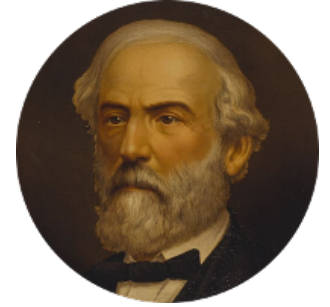

# FamousKin.com Relationship Chart of

**Benedict Cumberbatch**  
*Movie, Television and Stage Actor*

13th cousin 6 times removed of

**General Robert E. Lee**  
*Confederate Army - U.S. Civil War*

**C**

Henry Carlton Cumberbatch