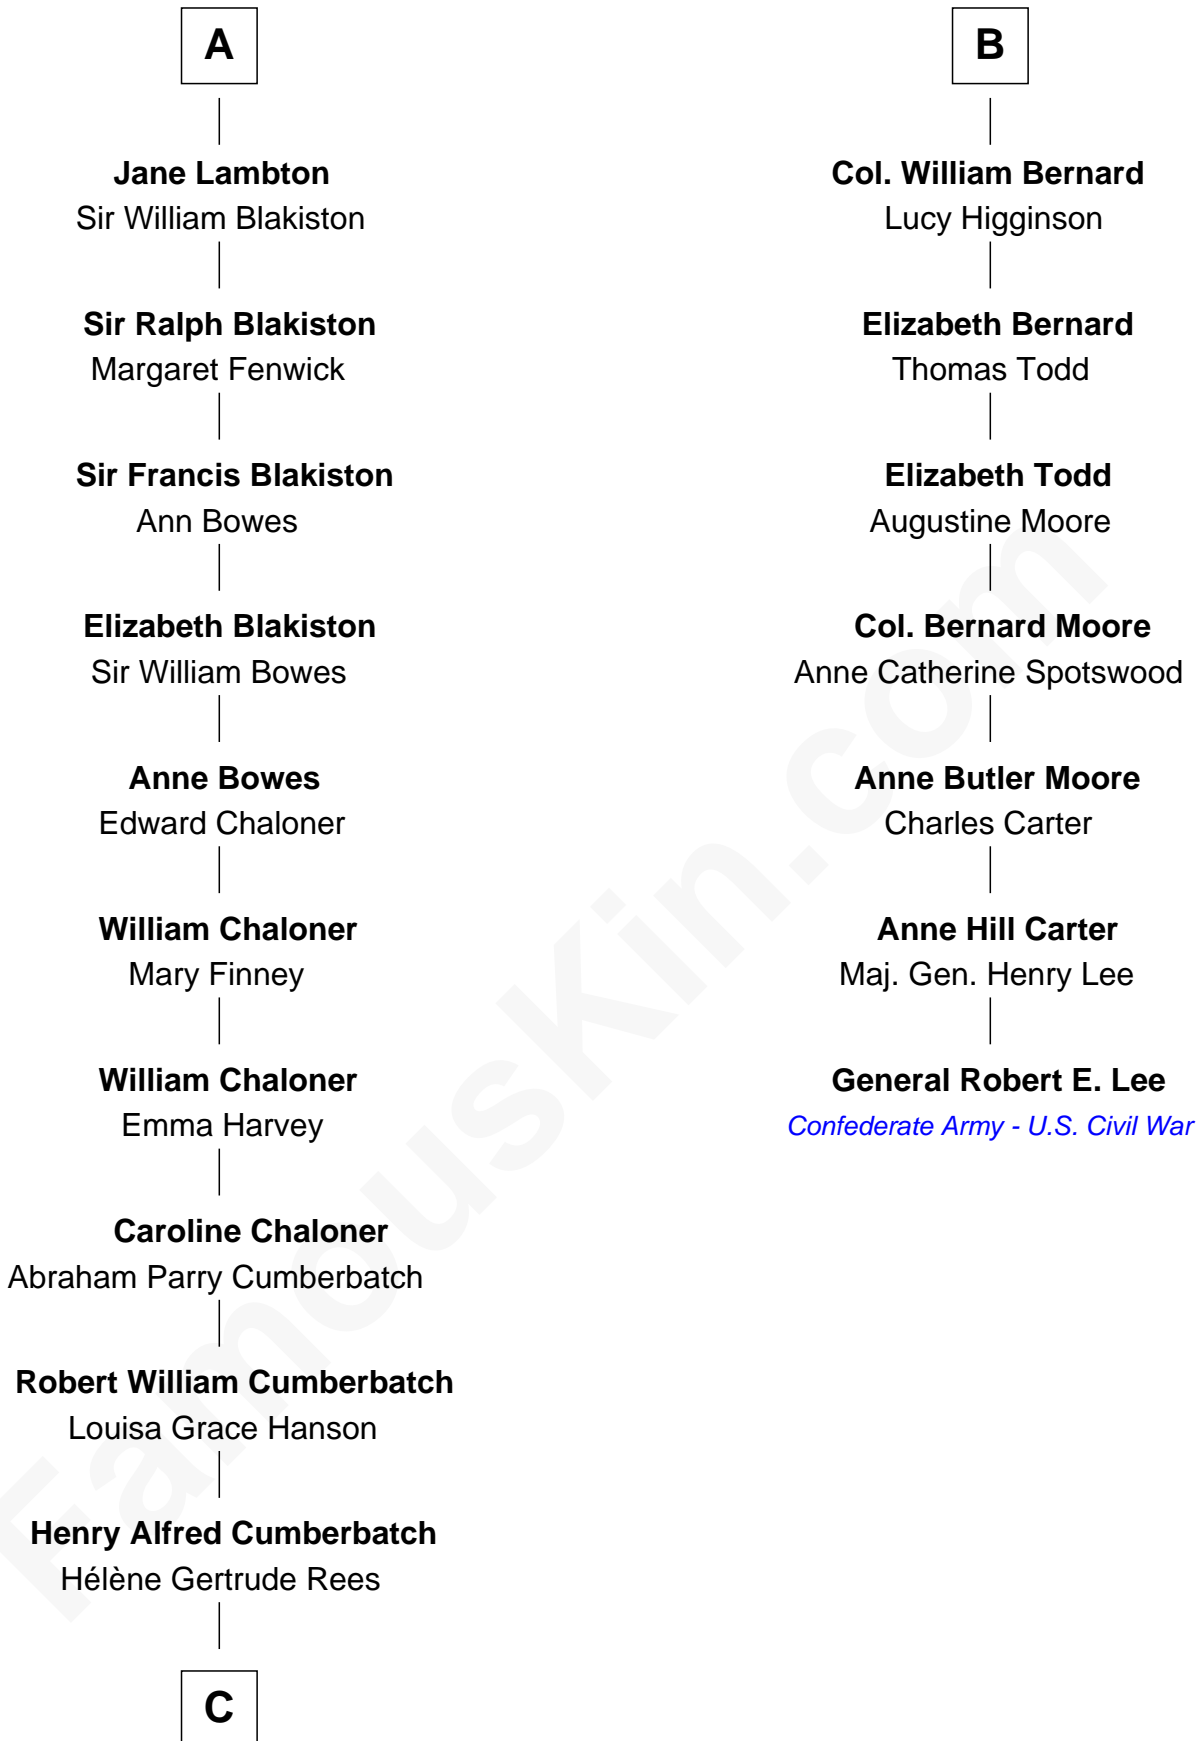

# FamousKin.com Relationship Chart of

**Benedict Cumberbatch**  
*Movie, Television and Stage Actor*

13th cousin 6 times removed of

**General Robert E. Lee**  
*Confederate Army - U.S. Civil War*

**C**

Henry Carlton Cumberbatch

Pauline Ellen Laing Congdon

Timothy Carlton Congdon Cumberbatch

Wanda Ventham

**Benedict Cumberbatch**

*Movie, Television and Stage Actor*

FamousKin.com