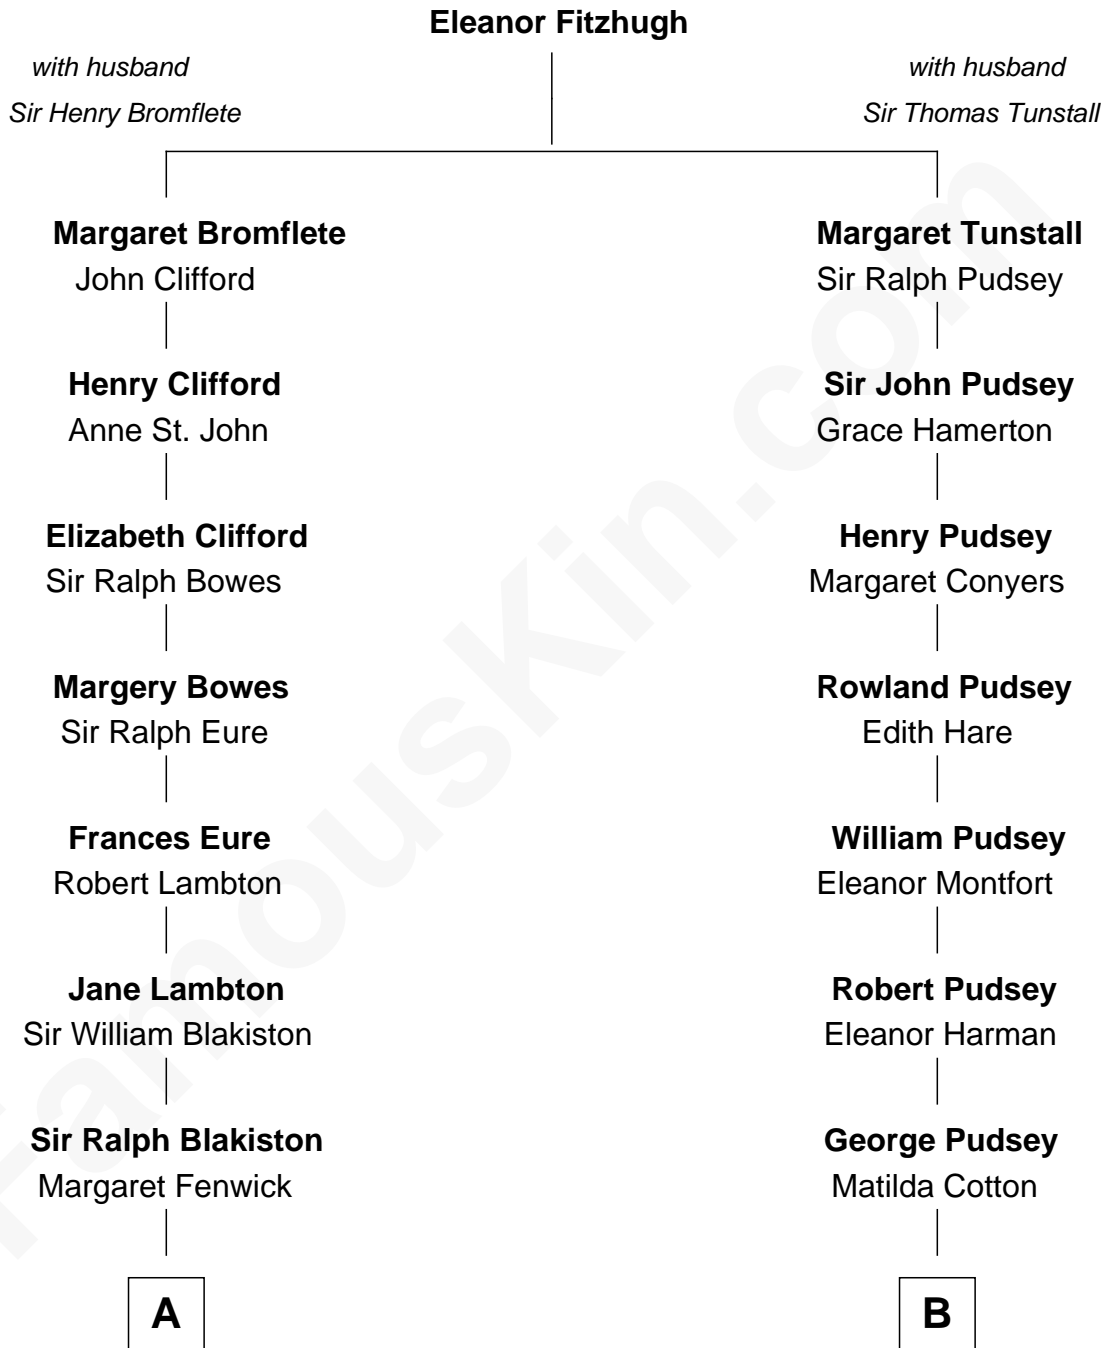

# FamousKin.com Relationship Chart of

**Benedict Cumberbatch**

*Movie, Television and Stage Actor*

**14th cousin 3 times removed of**

**General Robert E. Lee**

*Confederate Army - U.S. Civil War*

**A**

**Sir Francis Blakiston**

Ann Bowes

**Elizabeth Blakiston**

Sir William Bowes

**Anne Bowes**

Edward Chaloner

**William Chaloner**

Mary Finney

**William Chaloner**

Emma Harvey

**Caroline Chaloner**

Abraham Parry Cumberbatch

**Robert William Cumberbatch**

Louisa Grace Hanson

**Henry Alfred Cumberbatch**

Hélène Gertrude Rees

**Henry Carlton Cumberbatch**