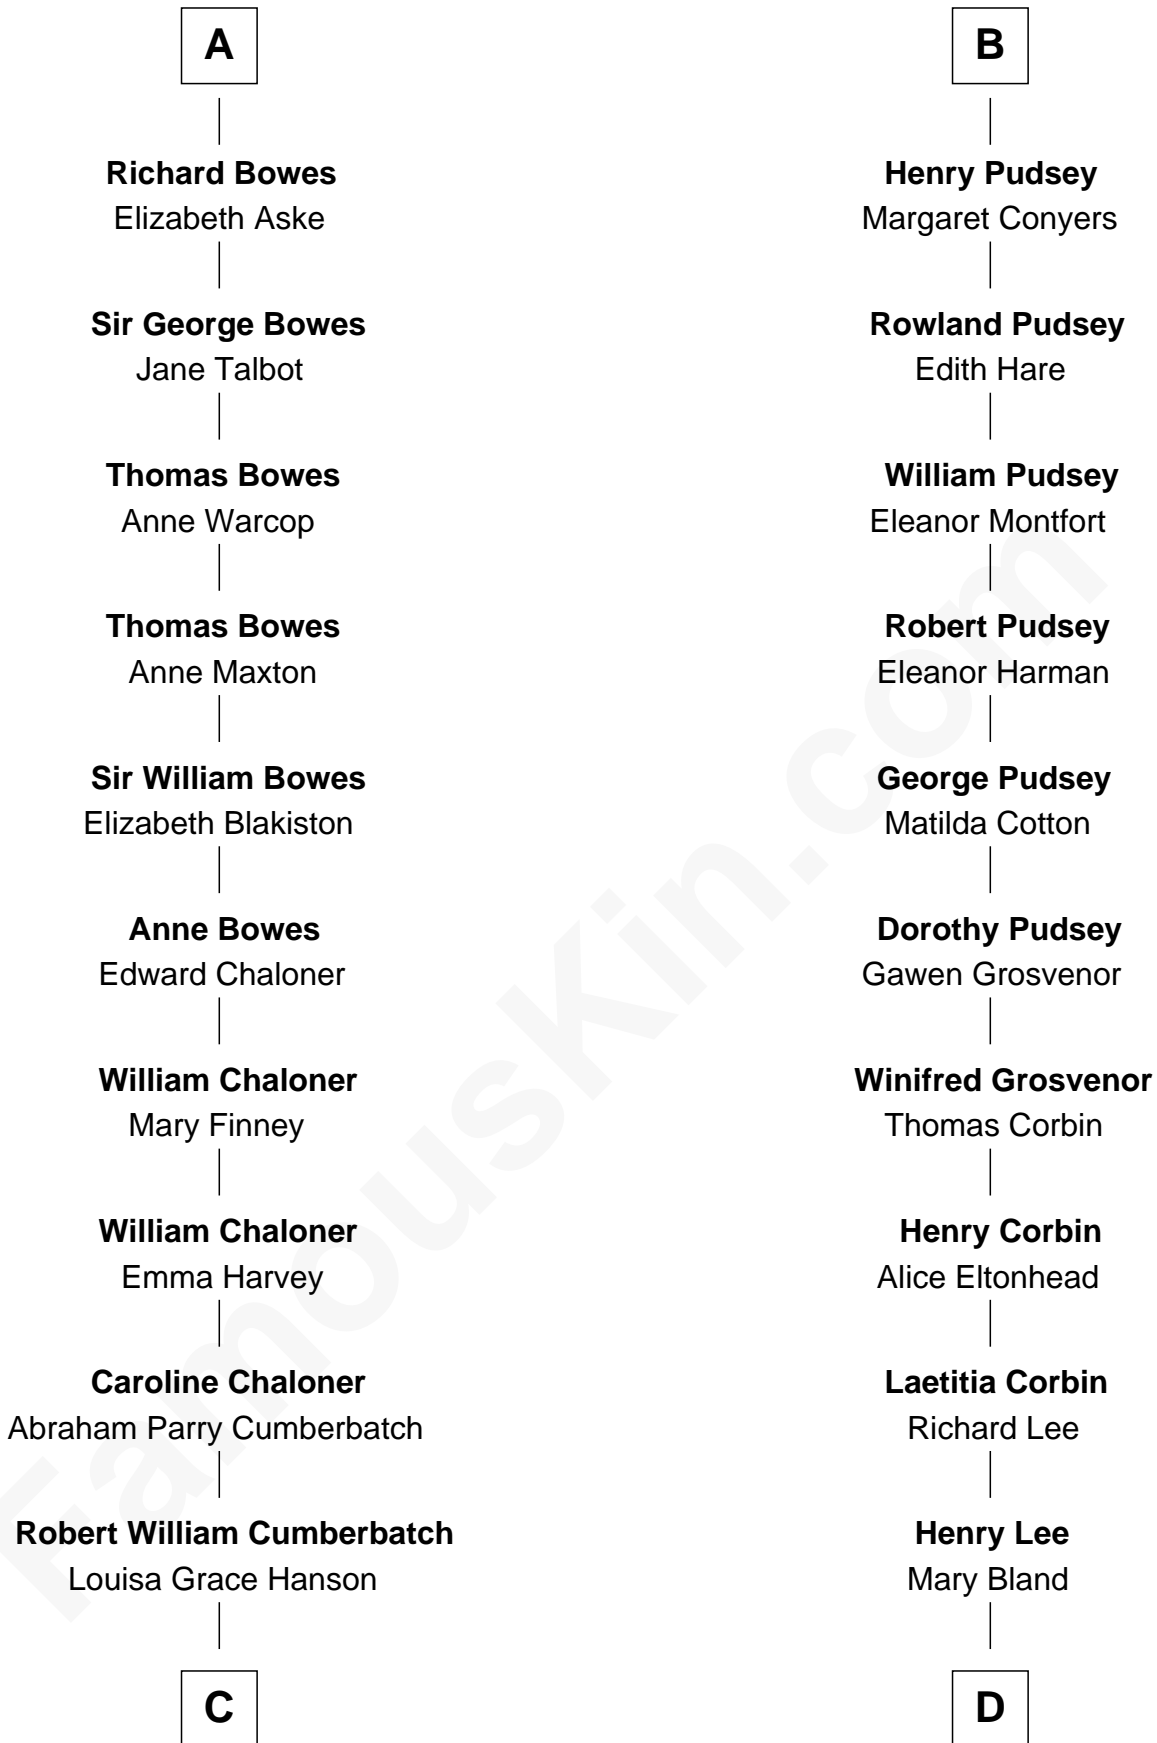

# FamousKin.com Relationship Chart of

**Benedict Cumberbatch**  
*Movie, Television and Stage Actor*

19th cousin 1 time removed of

**General Robert E. Lee**  
*Confederate Army - U.S. Civil War*

**C**

**Henry Alfred Cumberbatch**  
Hélène Gertrude Rees

**Henry Carlton Cumberbatch**  
Pauline Ellen Laing Congdon

**Timothy Carlton Congdon Cumberbatch**  
Wanda Ventham

**Benedict Cumberbatch**  
*Movie, Television and Stage Actor*

**D**

**Col. Henry Lee**  
Lucy Grymes