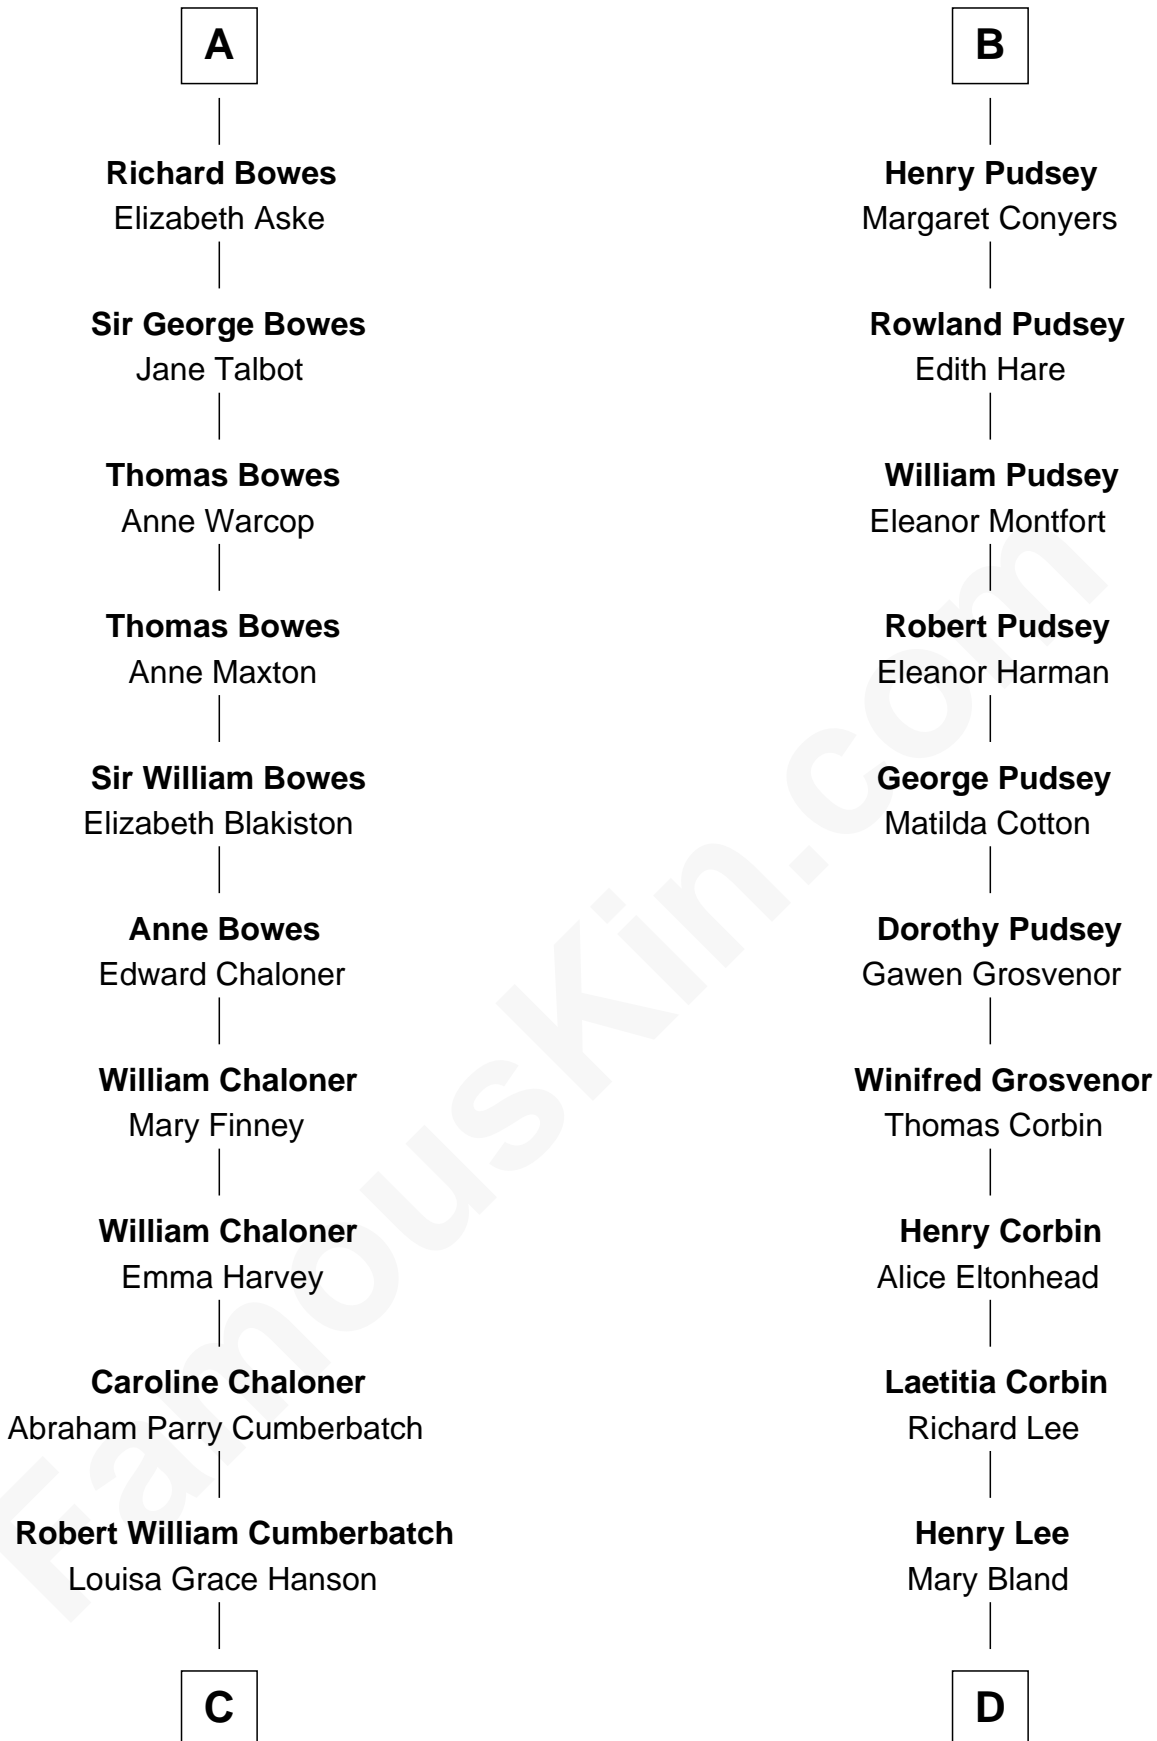

# FamousKin.com Relationship Chart of

**Benedict Cumberbatch**

*Movie, Television and Stage Actor*

19th cousin 1 time removed of

**General Robert E. Lee**

*Confederate Army - U.S. Civil War*

**C**

**Henry Alfred Cumberbatch**  
Hélène Gertrude Rees

**Henry Carlton Cumberbatch**  
Pauline Ellen Laing Congdon

**Timothy Carlton Congdon Cumberbatch**  
Wanda Venham

**Benedict Cumberbatch**  
*Movie, Television and Stage Actor*

**D**

**Col. Henry Lee**  
Lucy Grymes