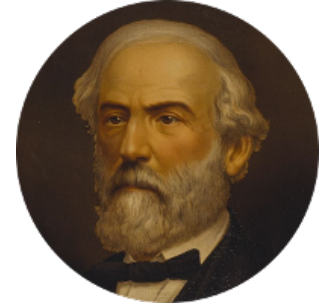

# FamousKin.com Relationship Chart of

**Benedict Cumberbatch**

*Movie, Television and Stage Actor*

19th cousin 1 time removed of

**General Robert E. Lee**

*Confederate Army - U.S. Civil War*

**C**

**Henry Alfred Cumberbatch**  
Hélène Gertrude Rees

**Henry Carlton Cumberbatch**  
Pauline Ellen Laing Congdon

**Timothy Carlton Congdon Cumberbatch**  
Wanda Venham

**Benedict Cumberbatch**  
*Movie, Television and Stage Actor*

**D**

**Col. Henry Lee**  
Lucy Grymes