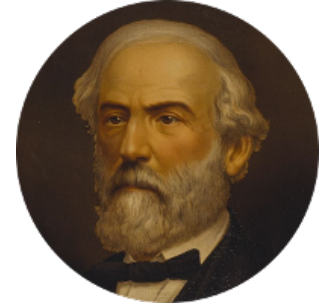

FamousKin.com Relationship Chart of

Benedict Cumberbatch

Movie, Television and Stage Actor

19th cousin 1 time removed of

General Robert E. Lee

Confederate Army - U.S. Civil War

Sir Thomas de Furnival

C

Henry Alfred Cumberbatch
Hélène Gertrude Rees

Henry Carlton Cumberbatch
Pauline Ellen Laing Congdon

Timothy Carlton Congdon Cumberbatch
Wanda Ventham

Benedict Cumberbatch
Movie, Television and Stage Actor