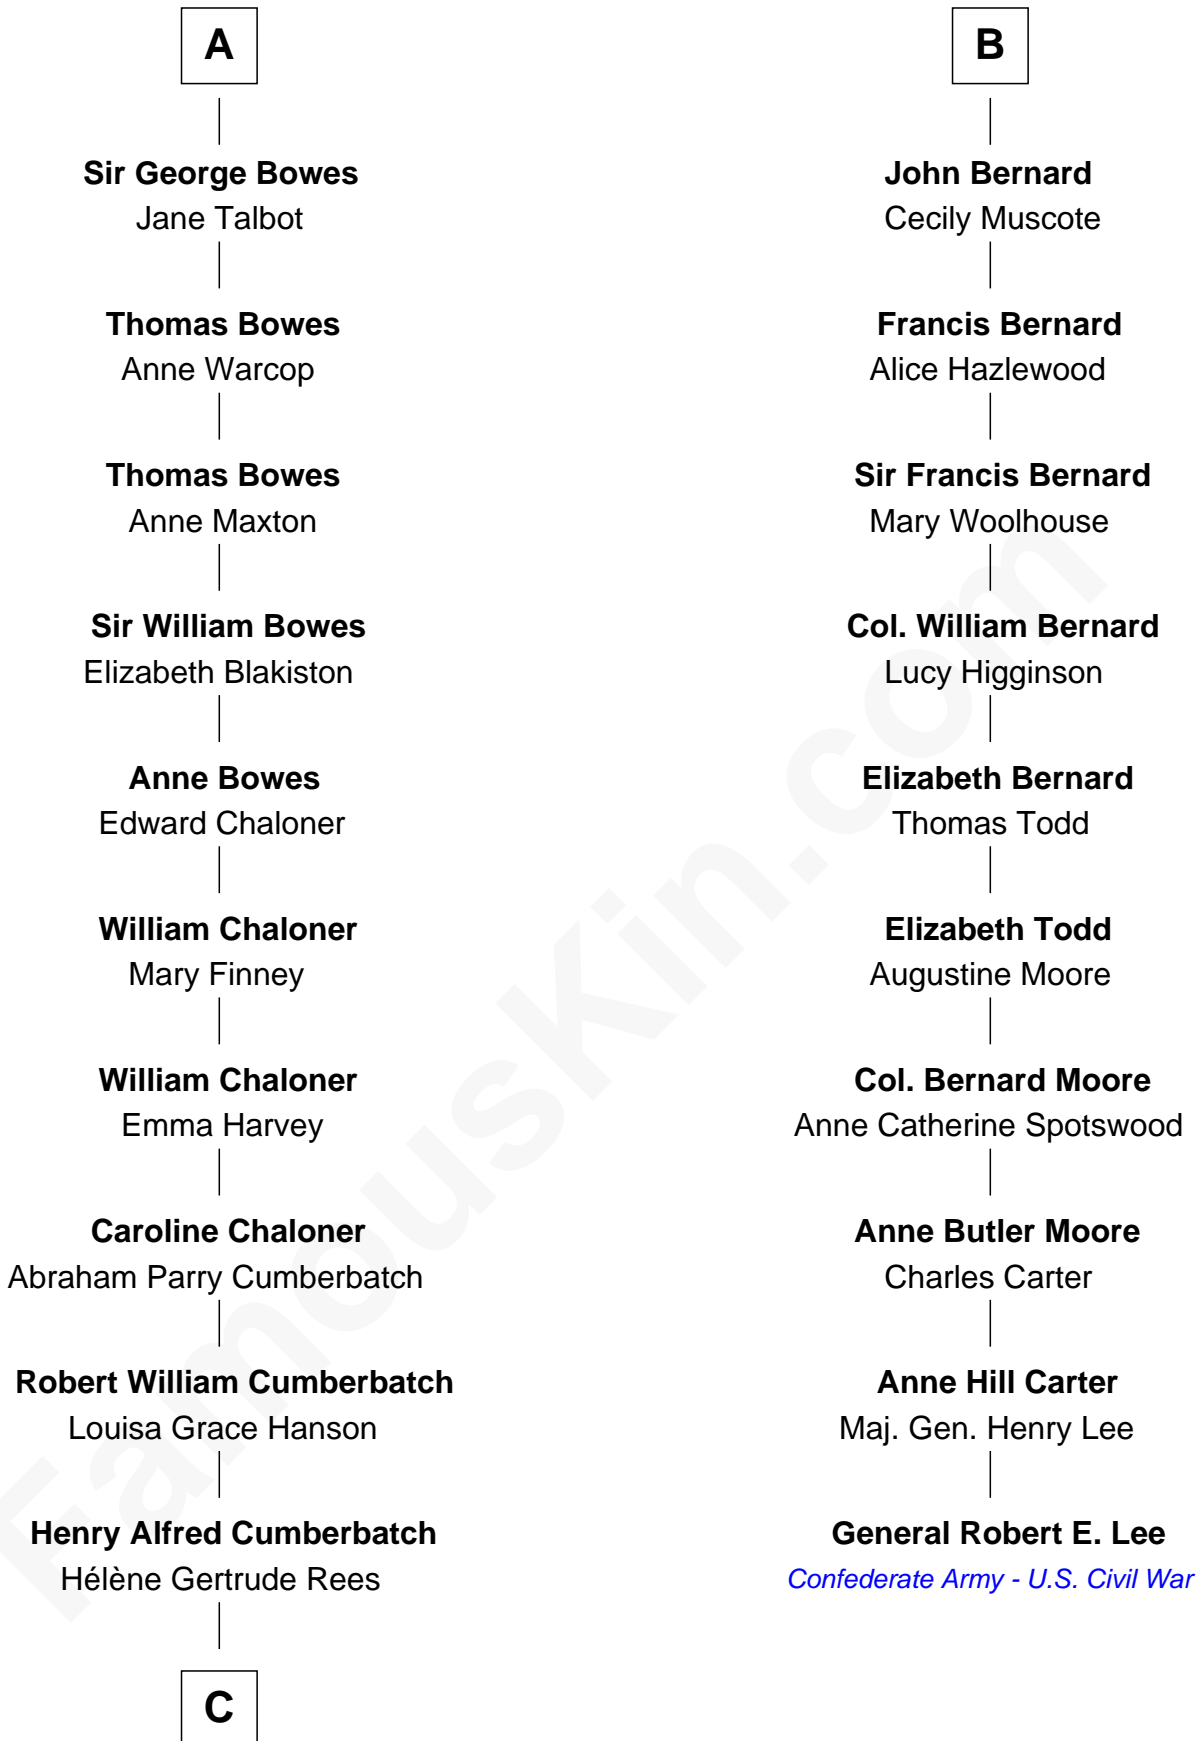

FamousKin.com Relationship Chart of

Benedict Cumberbatch

Movie, Television and Stage Actor

16th cousin 3 times removed of

General Robert E. Lee

Confederate Army - U.S. Civil War

C

Henry Carlton Cumberbatch