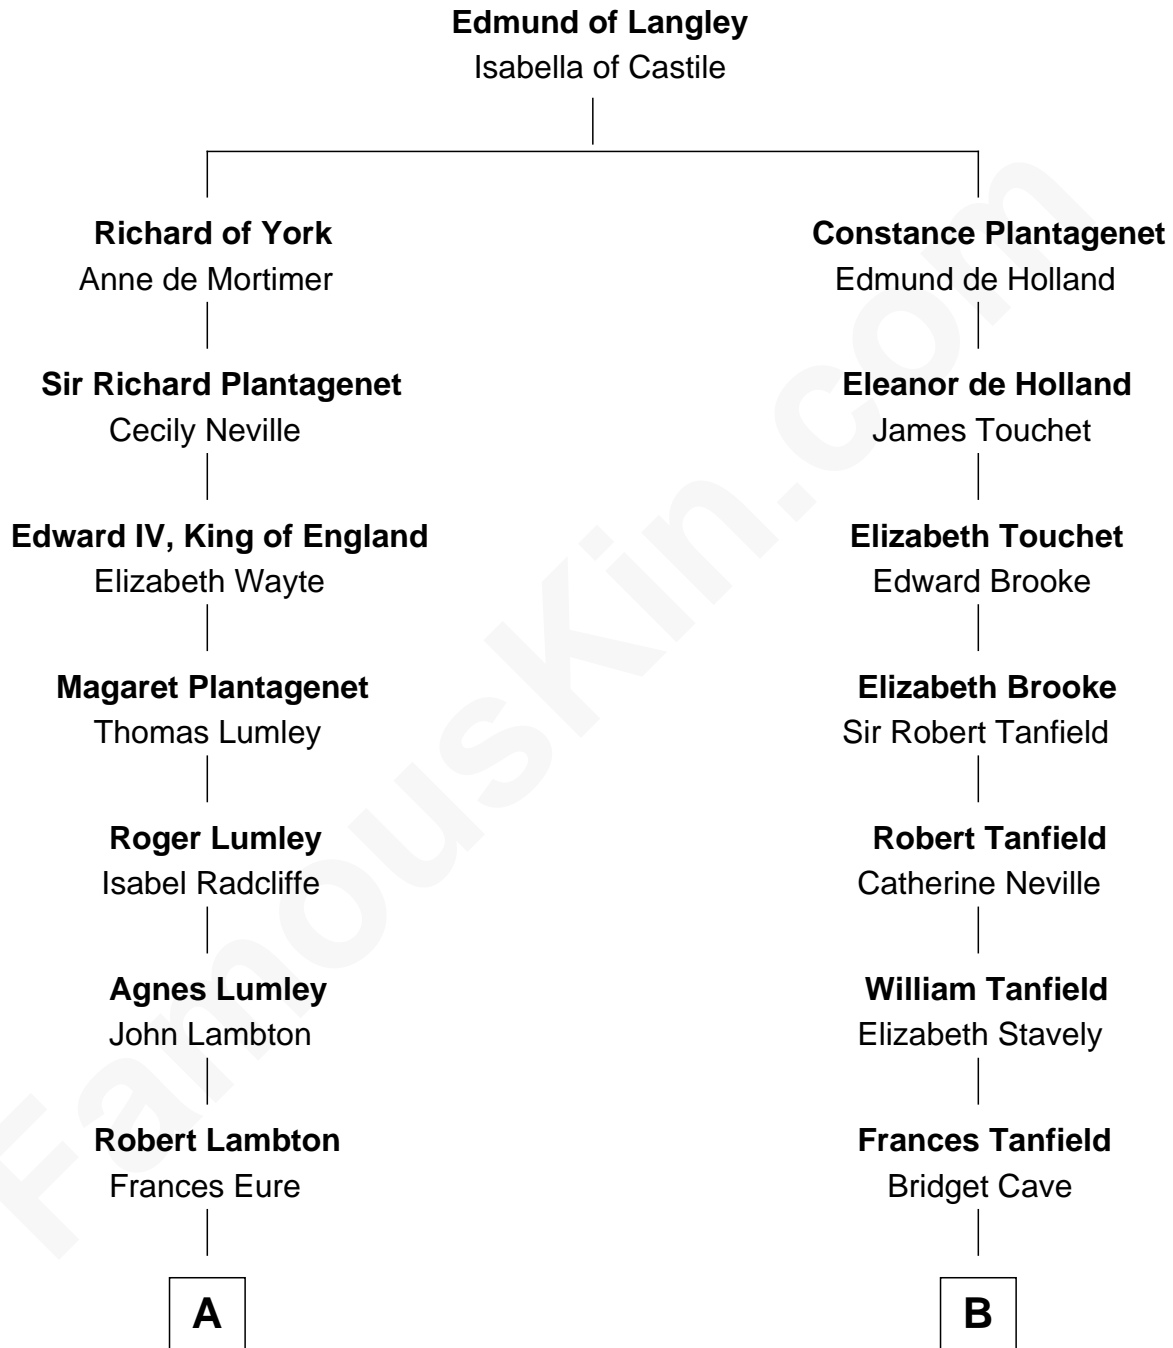

FamousKin.com Relationship Chart of

Benedict Cumberbatch

Movie, Television and Stage Actor

16th cousin 3 times removed of

General Robert E. Lee

Confederate Army - U.S. Civil War

C

Henry Carlton Cumberbatch

Pauline Ellen Laing Congdon

Timothy Carlton Congdon Cumberbatch

Wanda Ventham

Benedict Cumberbatch

Movie, Television and Stage Actor

FamousKin.com