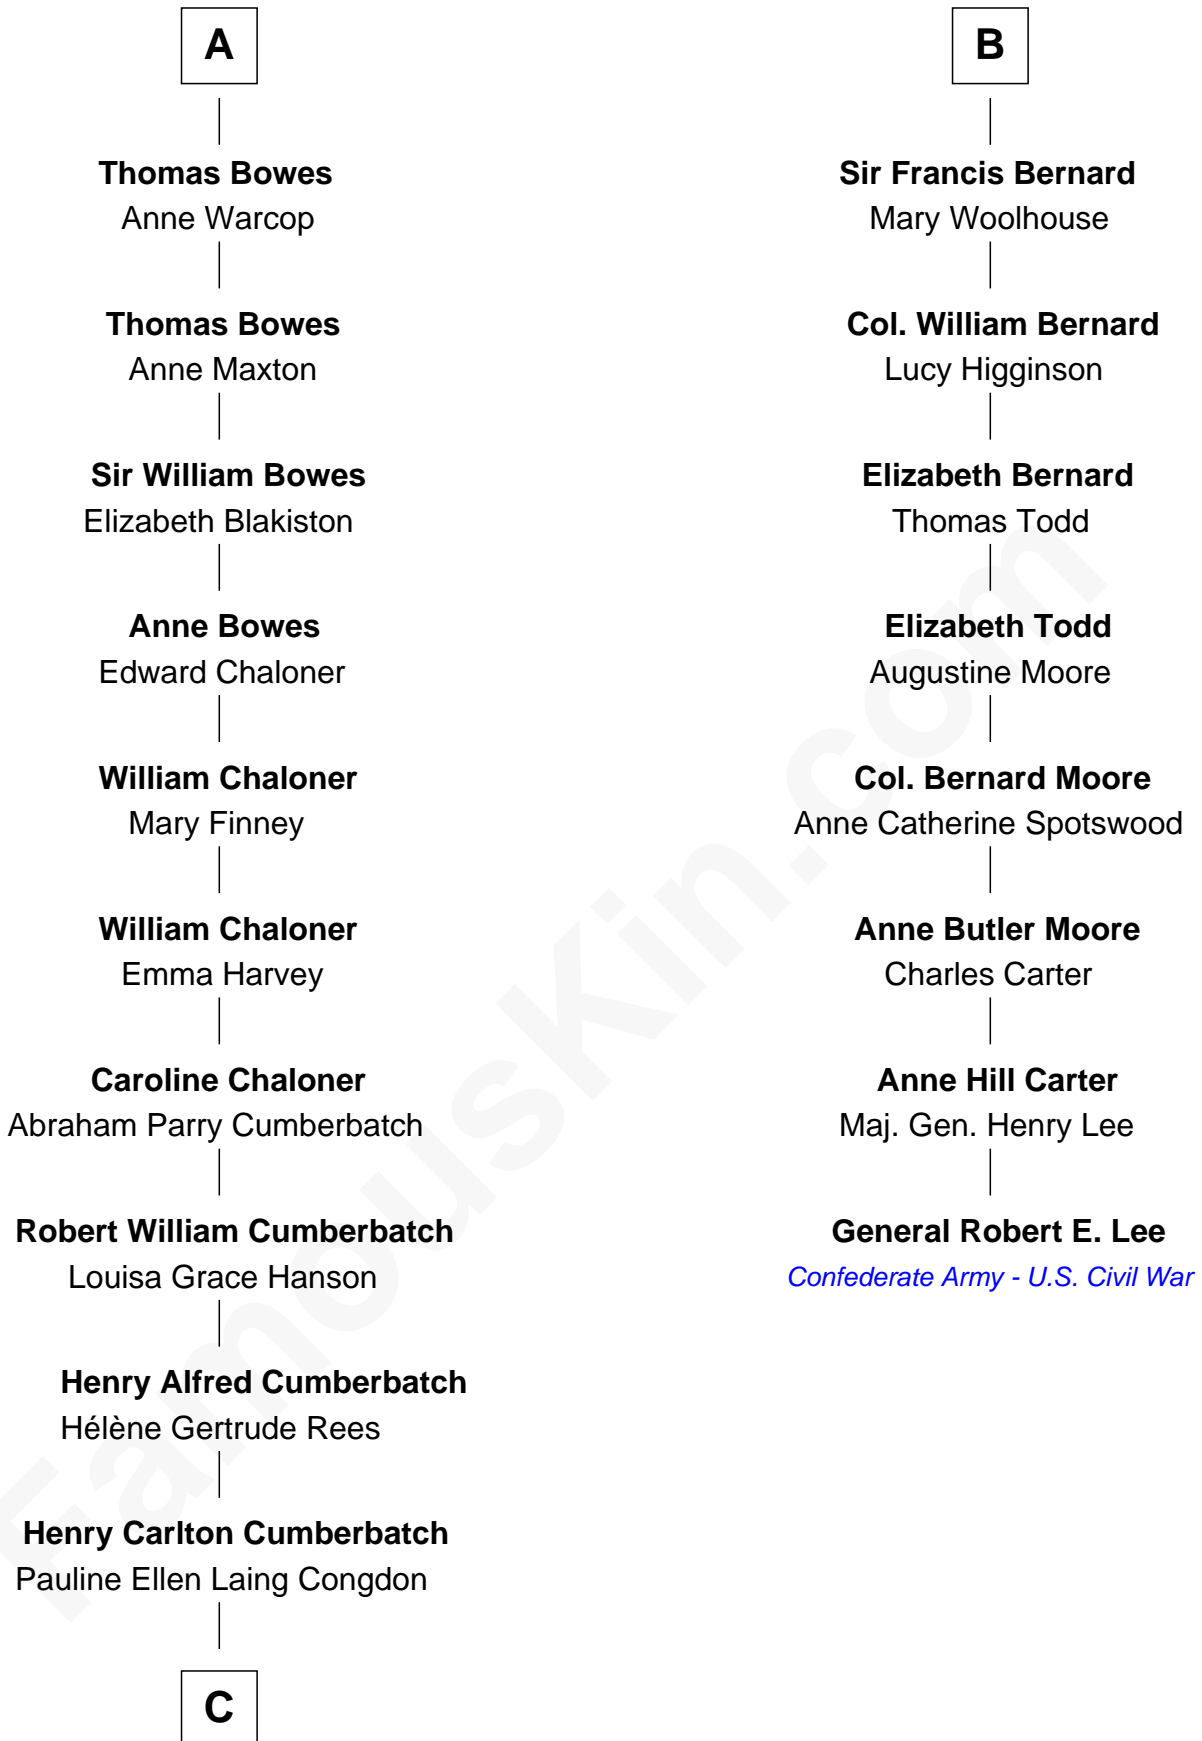

FamousKin.com Relationship Chart of

Benedict Cumberbatch
Movie, Television and Stage Actor

14th cousin 4 times removed of

General Robert E. Lee
Confederate Army - U.S. Civil War

Timothy Carlton Congdon Cumberbatch

Wanda Ventham

Benedict Cumberbatch

Movie, Television and Stage Actor

FamousKin.com