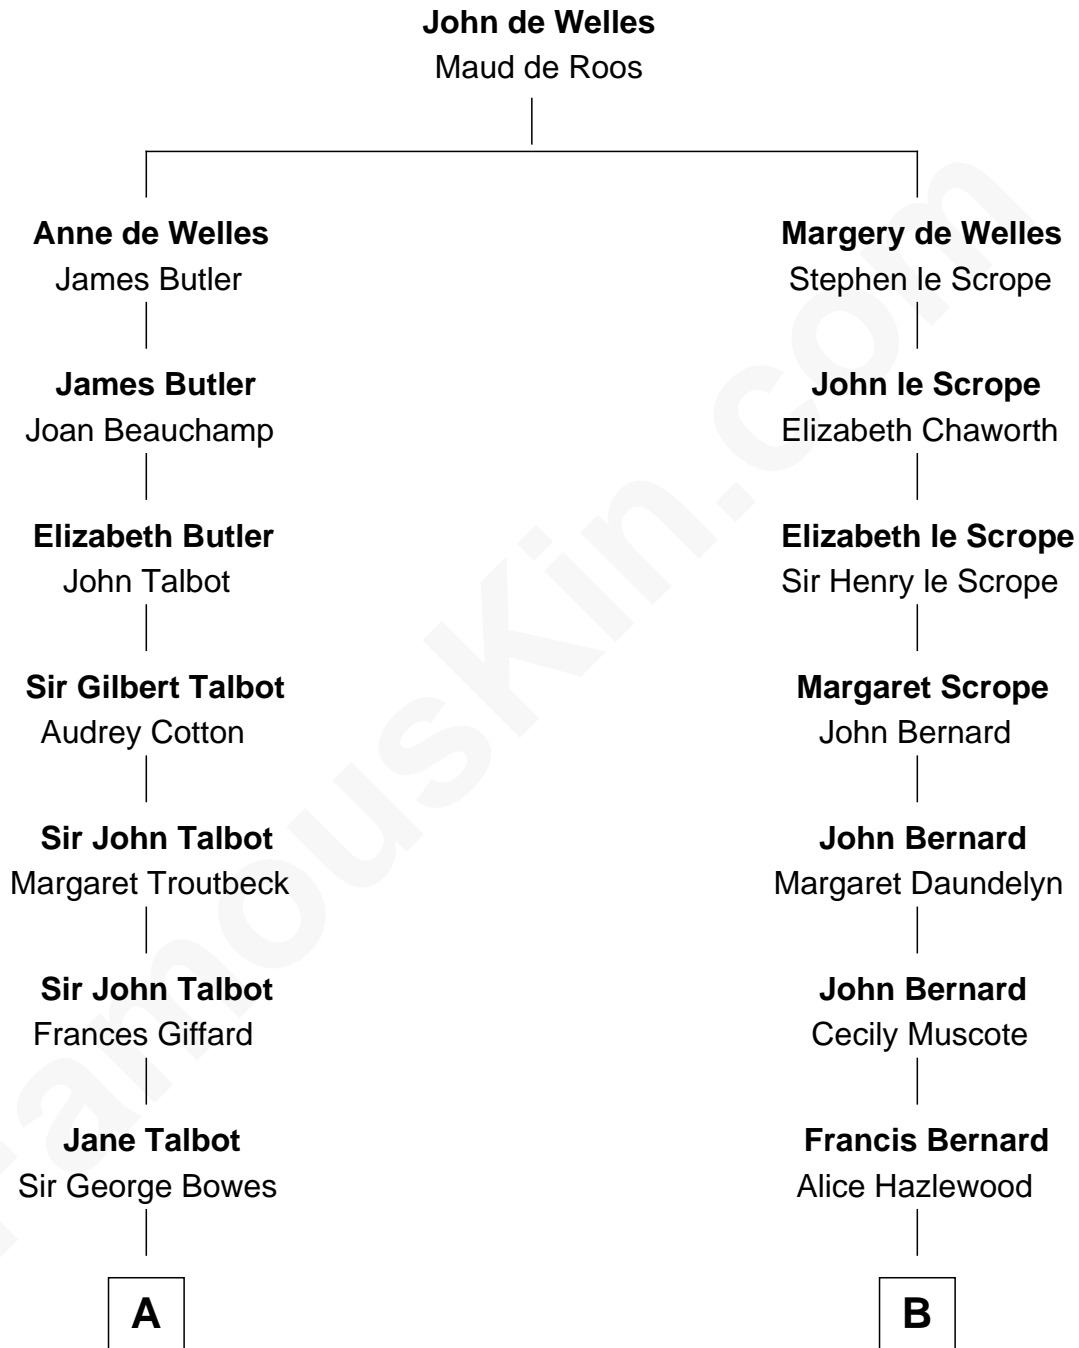

FamousKin.com Relationship Chart of

Benedict Cumberbatch
Movie, Television and Stage Actor

14th cousin 4 times removed of

General Robert E. Lee
Confederate Army - U.S. Civil War

Timothy Carlton Congdon Cumberbatch

Wanda Ventham

Benedict Cumberbatch

Movie, Television and Stage Actor

FamousKin.com