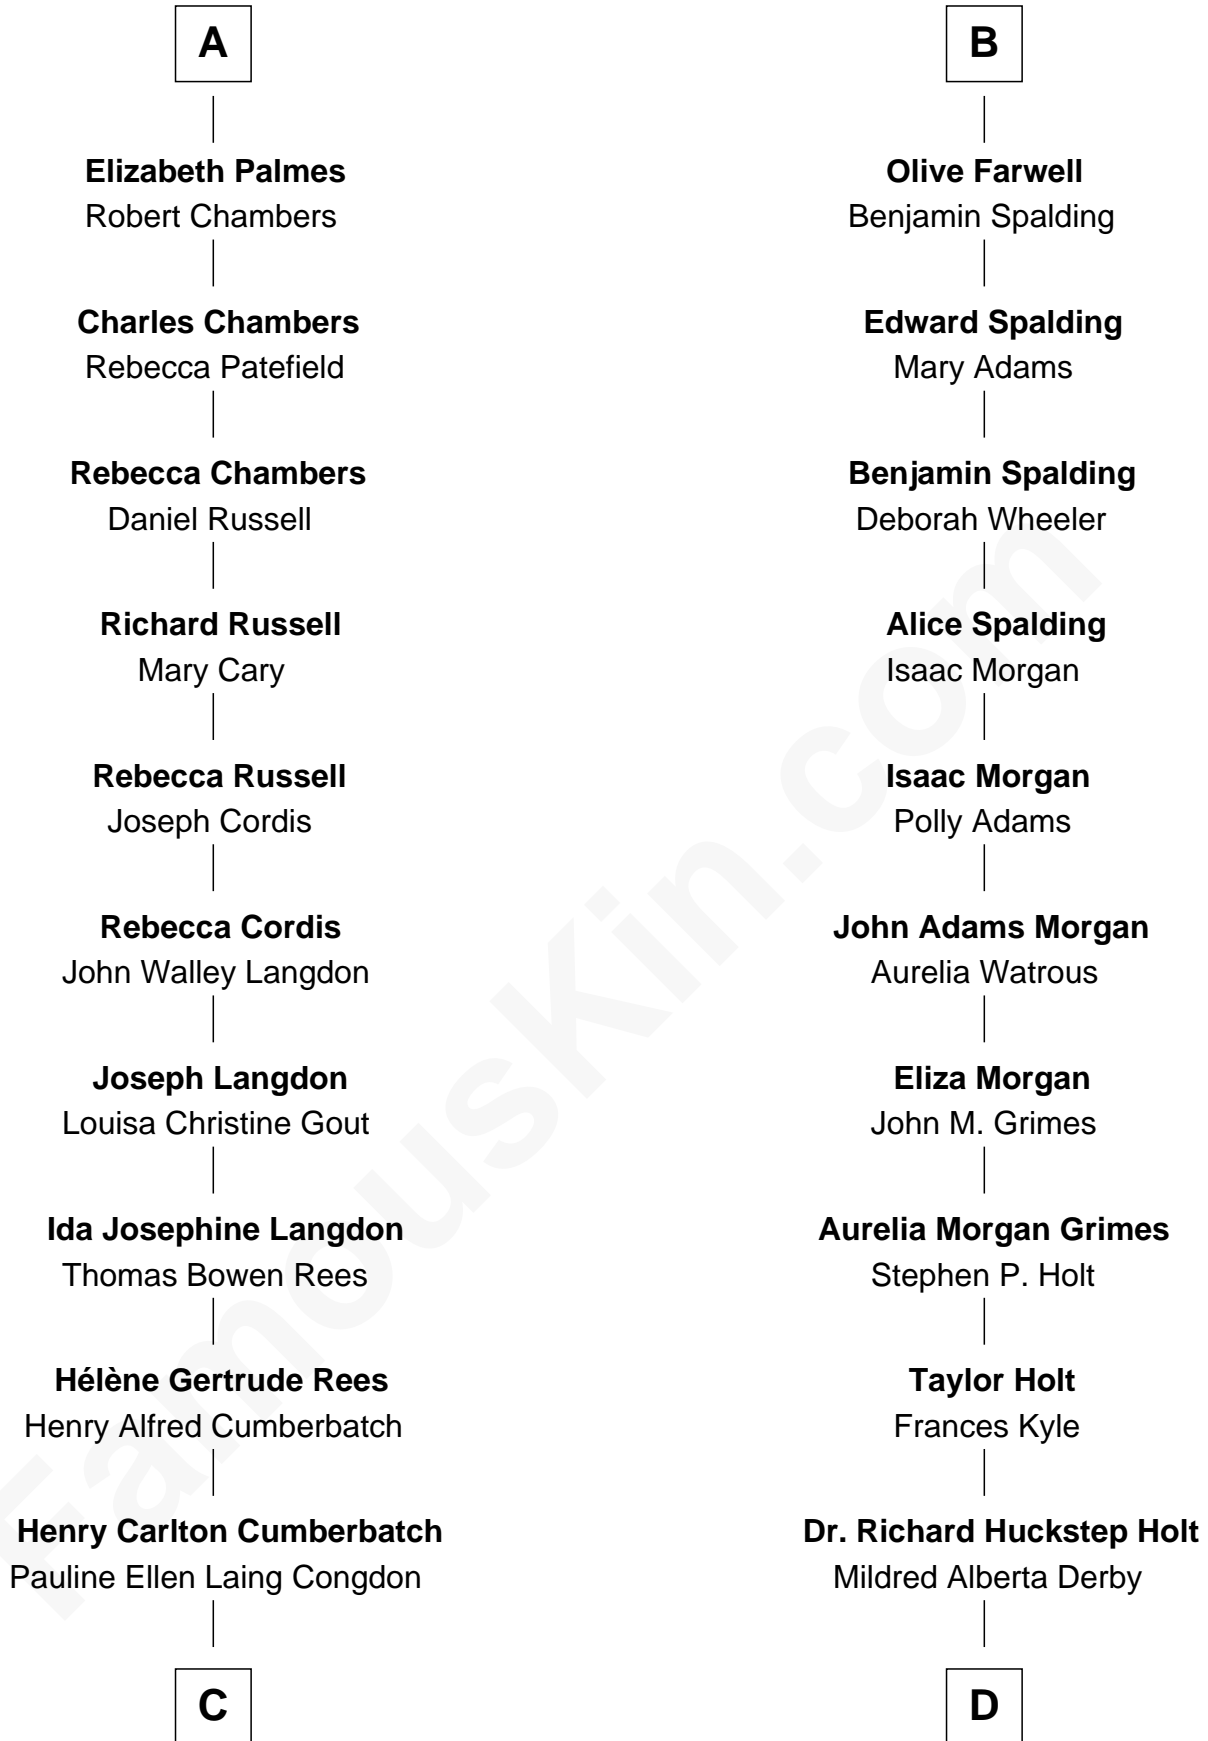

FamousKin.com
Relationship Chart of
Benedict Cumberbatch
Movie, Television and Stage Actor

18th cousin of

Linda Hamilton
TV and Movie Actress

Sir Robert Corbet
 Margaret - - - - -

C

Timothy Carlton Congdon Cumberbatch

Wanda Ventham

Benedict Cumberbatch

Movie, Television and Stage Actor

D

Barbara Kyle Holt

Dr. Carroll Stanford Hamilton

Linda Hamilton

TV and Movie Actress