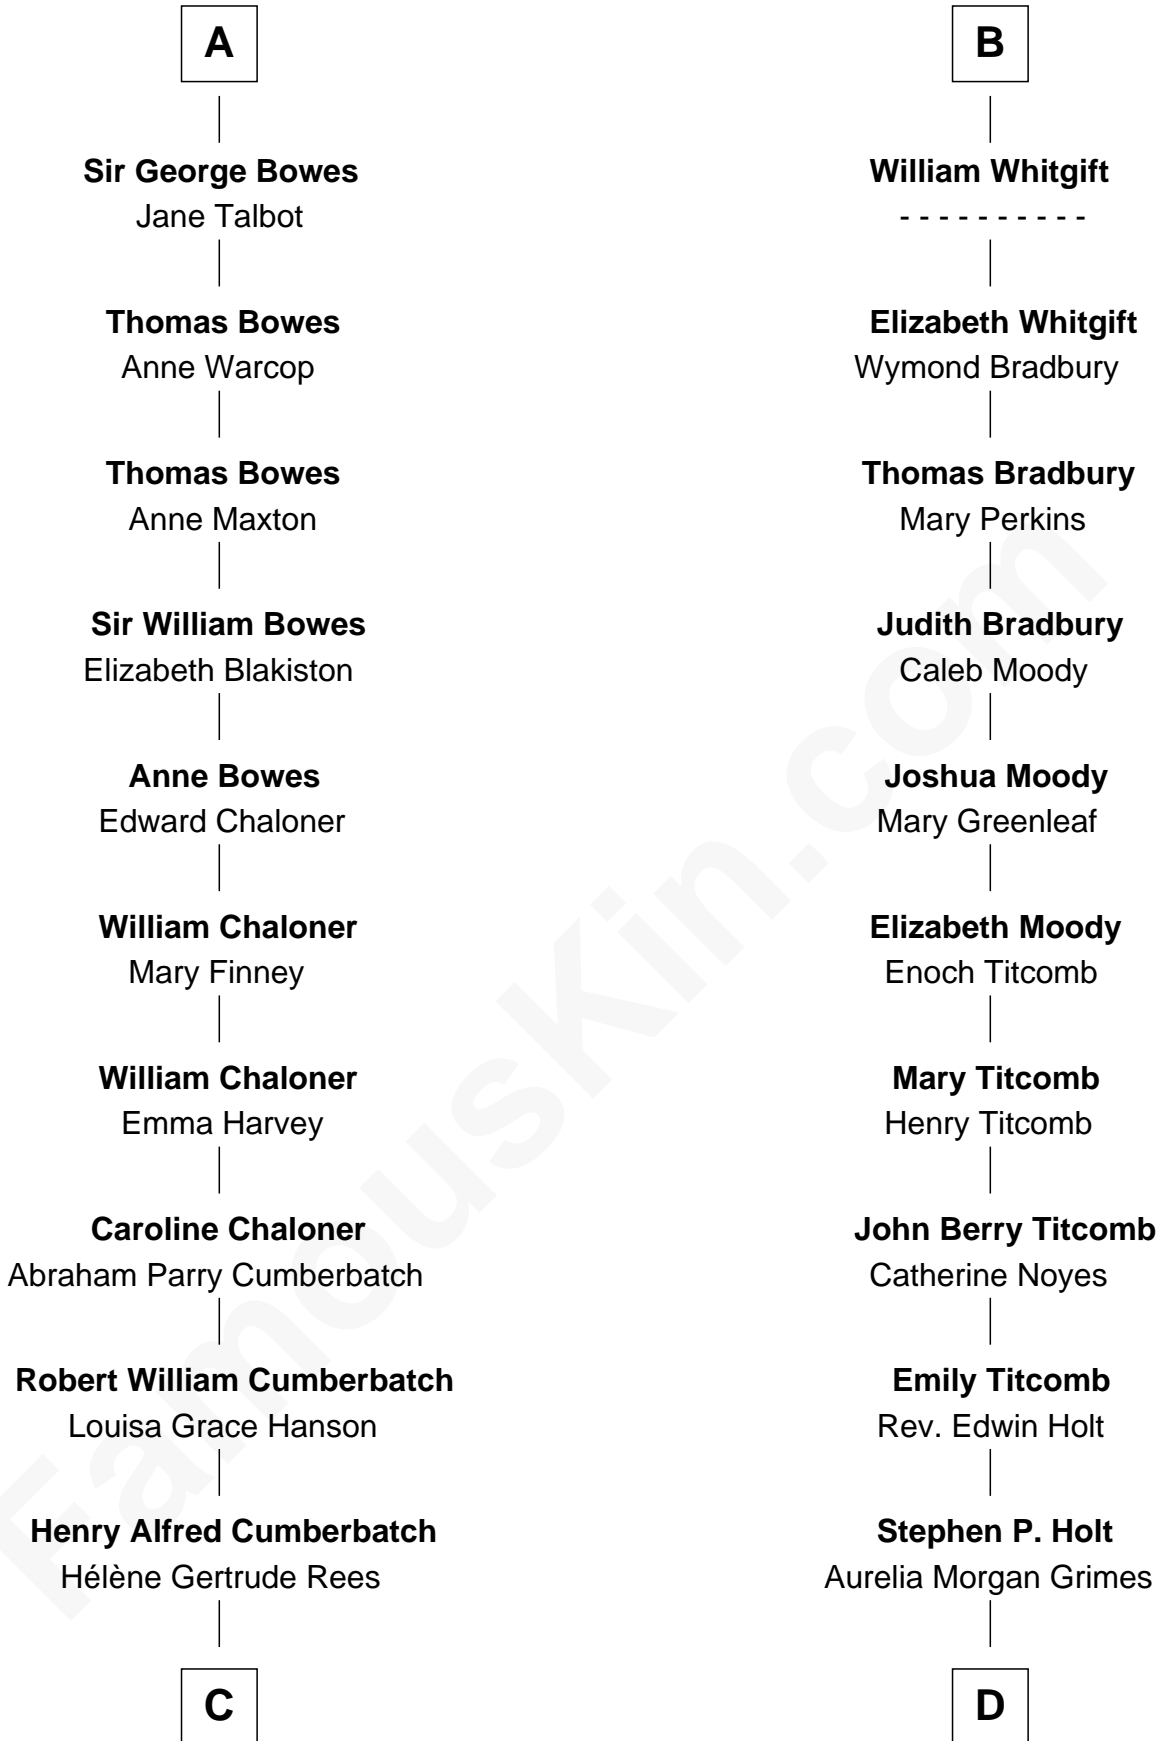

# FamousKin.com Relationship Chart of

**Benedict Cumberbatch**  
*Movie, Television and Stage Actor*

19th cousin 1 time removed of

**Linda Hamilton**  
*TV and Movie Actress*

**C**

**Henry Carlton Cumberbatch**

Pauline Ellen Laing Congdon

**Timothy Carlton Congdon Cumberbatch**

Wanda Ventham

**Benedict Cumberbatch**

*Movie, Television and Stage Actor*

**D**

**Taylor Holt**

Frances Kyle

**Dr. Richard Huckstep Holt**

Mildred Alberta Derby

**Barbara Kyle Holt**

Dr. Carroll Stanford Hamilton

**Linda Hamilton**

*TV and Movie Actress*