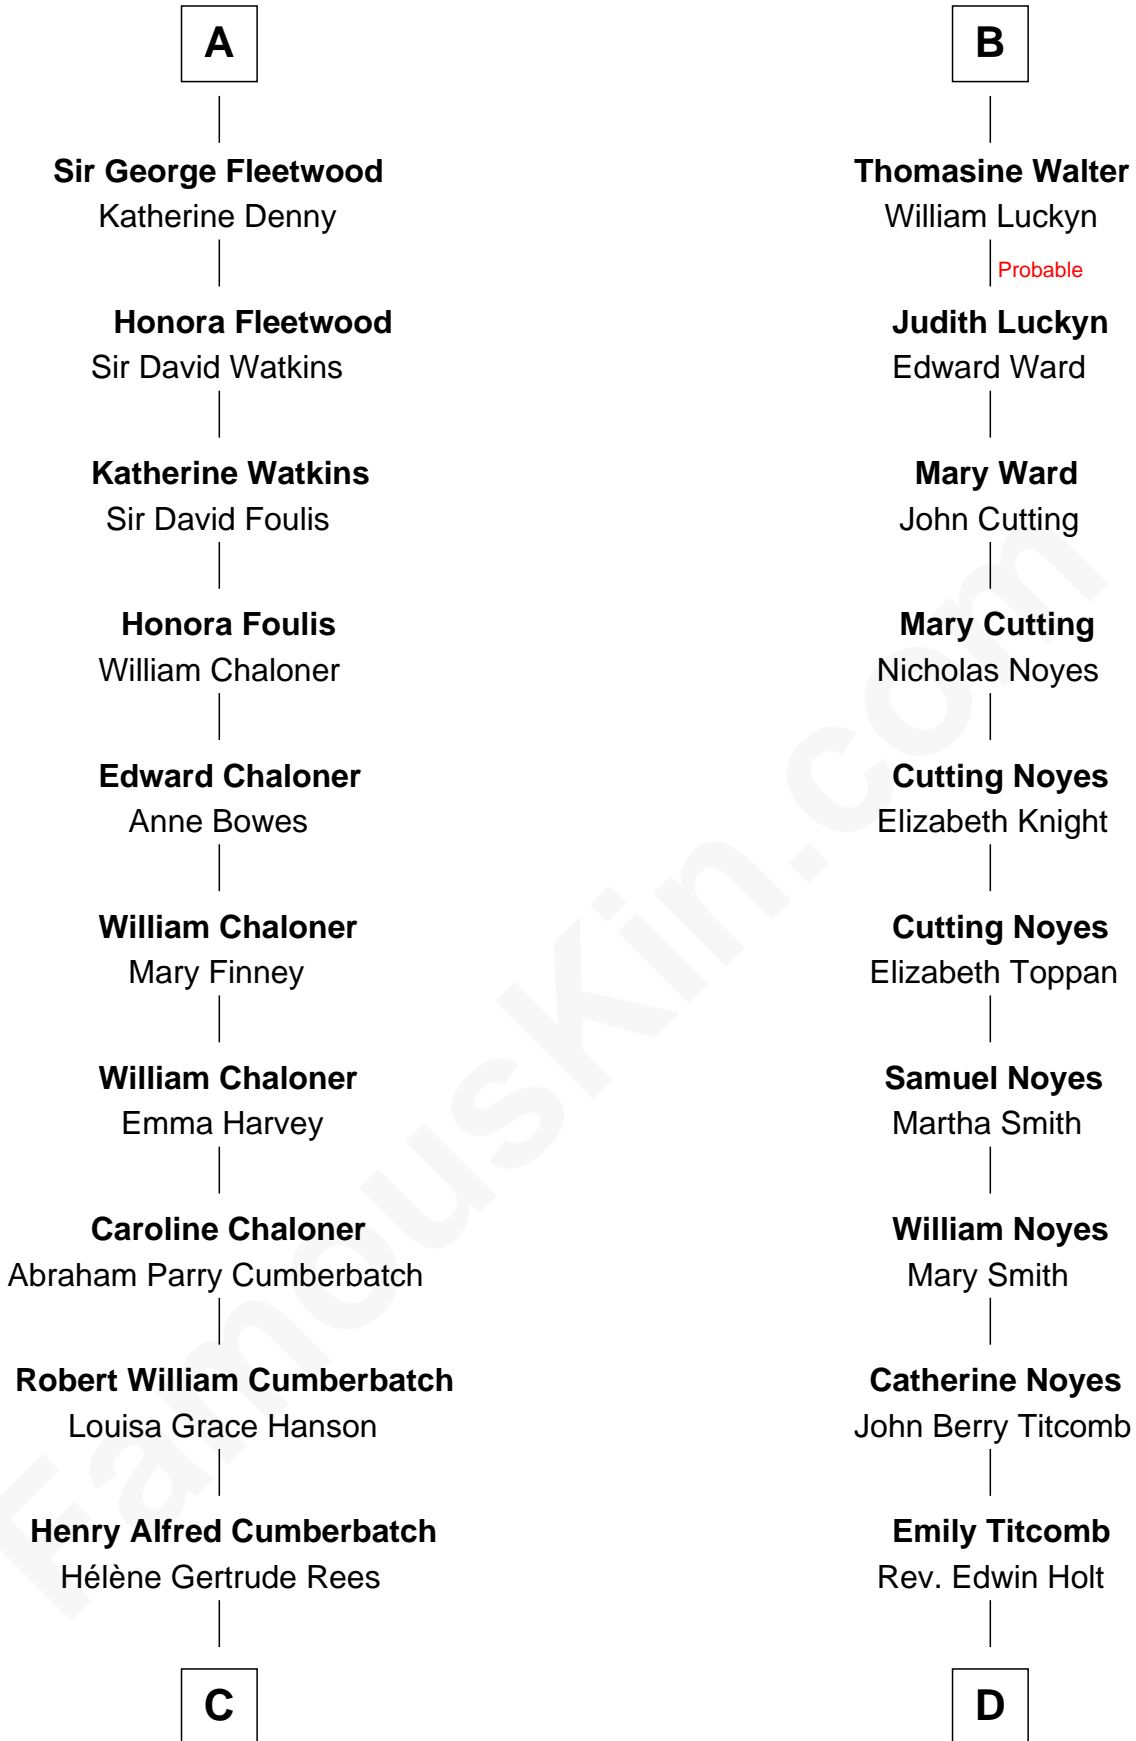

FamousKin.com

Relationship Chart of

Benedict Cumberbatch

Movie, Television and Stage Actor

19th cousin 2 times removed of

Linda Hamilton

TV and Movie Actress

Sir John Howard

Alice de Bois

C

Henry Carlton Cumberbatch

Pauline Ellen Laing Congdon

Timothy Carlton Congdon Cumberbatch

Wanda Ventham

Benedict Cumberbatch

Movie, Television and Stage Actor

D

Stephen P. Holt

Aurelia Morgan Grimes

Taylor Holt

Frances Kyle

Dr. Richard Huckstep Holt

Mildred Alberta Derby

Barbara Kyle Holt